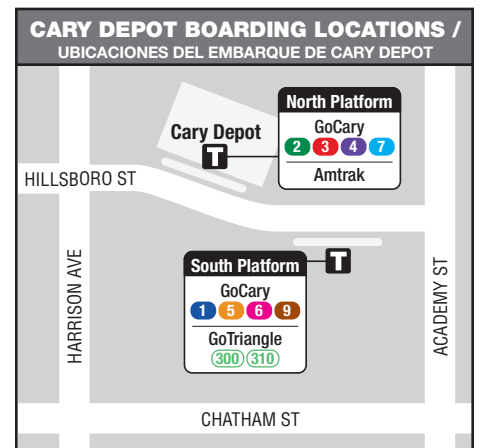

MONDAY-SATURDAY / DE LUNES A SABADO

OUTBOUND TO HARRISON OAKS / SALIDA A HARRISON OAKS

	1 Cary Depot	2 James Jackson at Towerview	3 Park West Village	4 Weston at Evans	5 Harrison Square
AM	6:15	6:22	6:26	6:30	6:40
	6:45	6:52	6:56	7:00	7:10
	7:15	7:22	7:26	7:30	7:40
	7:45	7:52	7:56	8:00	8:10
	8:15	8:22	8:26	8:30	8:40
	8:45	8:52	8:56	9:00	9:10
	9:15	9:22	9:26	9:30	9:40
	9:45	9:52	9:56	10:00	10:10
	10:15	10:22	10:26	10:30	10:40
	10:45	10:52	10:56	11:00	11:10
	11:15	11:22	11:26	11:30	11:40
11:45	11:52	11:56	12:00	12:10	
PM	12:15	12:22	12:26	12:30	12:40
	12:45	12:52	12:56	1:00	1:10
	1:15	1:22	1:26	1:30	1:40
	1:45	1:52	1:56	2:00	2:10
	2:15	2:22	2:26	2:30	2:40
	2:45	2:52	2:56	3:00	3:10
	3:15	3:22	3:26	3:30	3:40
	3:45	3:52	3:56	4:00	4:10
	4:15	4:22	4:26	4:30	4:40
	4:45	4:52	4:56	5:00	5:10
	5:15	5:22	5:26	5:30	5:40
5:45	5:52	5:56	6:00	6:10	
6:15	6:22	6:26	6:30	6:40	
6:45	6:52	6:56	7:00	7:10	
7:15	7:22	7:26	7:30	7:40	
8:15	8:22	8:26	8:30	8:40	
9:15	9:22	9:26	9:30	9:40	

INBOUND TO DEPOT / LLEGADA A DEPOT

	5 Harrison Square	4 Weston at Evans	3 Park West Village	2 James Jackson at Towerview	1 Cary Depot
AM	6:40	6:47	6:52	6:57	7:07
	7:10	7:17	7:22	7:27	7:37
	7:40	7:47	7:52	7:57	8:07
	8:10	8:17	8:22	8:27	8:37
	8:40	8:47	8:52	8:57	9:07
	9:10	9:17	9:22	9:27	9:37
	9:40	9:47	9:52	9:57	10:07
	10:10	10:17	10:22	10:27	10:37
	10:40	10:47	10:52	10:57	11:07
	11:10	11:17	11:22	11:27	11:37
	11:40	11:47	11:52	11:57	12:07
12:10	12:17	12:22	12:27	12:37	
PM	12:40	12:47	12:52	12:57	1:07
	1:10	1:17	1:22	1:27	1:37
	1:40	1:47	1:52	1:57	2:07
	2:10	2:17	2:22	2:27	2:37
	2:40	2:47	2:52	2:57	3:07
	3:10	3:17	3:22	3:27	3:37
	3:40	3:47	3:52	3:57	4:07
	4:10	4:17	4:22	4:27	4:37
	4:40	4:47	4:52	4:57	5:07
	5:10	5:17	5:22	5:27	5:37
	5:40	5:47	5:52	5:57	6:07
6:10	6:17	6:22	6:27	6:37	
6:40	6:47	6:52	6:57	7:07	
7:10	7:17	7:22	7:27	7:37	
7:40	7:47	7:52	7:57	8:07	
8:40	8:47	8:52	8:57	9:07	
9:40	9:47	9:52	9:57	10:07	

SUNDAY / DOMINGO

	1 Cary Depot	2 James Jackson at Towerview	3 Park West Village	4 Weston at Evans	5 Harrison Square
AM	7:00	7:07	7:11	7:15	7:25
	8:00	8:07	8:11	8:15	8:25
	9:00	9:07	9:11	9:15	9:25
	10:00	10:07	10:11	10:15	10:25
	11:00	11:07	11:11	11:15	11:25
	12:00	12:07	12:11	12:15	12:25
PM	1:00	1:07	1:11	1:15	1:25
	2:00	2:07	2:11	2:15	2:25
	3:00	3:07	3:11	3:15	3:25
	4:00	4:07	4:11	4:15	4:25
	5:00	5:07	5:11	5:15	5:25
	6:00	6:07	6:11	6:15	6:25
7:00	7:07	7:11	7:15	7:25	
8:00	8:07	8:11	8:15	8:25	

	5 Harrison Square	4 Weston at Evans	3 Park West Village	2 James Jackson at Towerview	1 Cary Depot
AM	7:25	7:32	7:37	7:42	7:52
	8:25	8:32	8:37	8:42	8:52
	9:25	9:32	9:37	9:42	9:52
	10:25	10:32	10:37	10:42	10:52
	11:25	11:32	11:37	11:42	11:52
	12:25	12:32	12:37	12:42	12:52
PM	1:25	1:32	1:37	1:42	1:52
	2:25	2:32	2:37	2:42	2:52
	3:25	3:32	3:37	3:42	3:52
	4:25	4:32	4:37	4:42	4:52
	5:25	5:32	5:37	5:42	5:52
	6:25	6:32	6:37	6:42	6:52
7:25	7:32	7:37	7:42	7:52	
8:25	8:32	8:37	8:42	8:52	

PM times are in bold. / Las horas de la tarde están en **negrilla**.

Schedule and route information subject to change. / La información de rutas y horarios está sujeta a cambios.