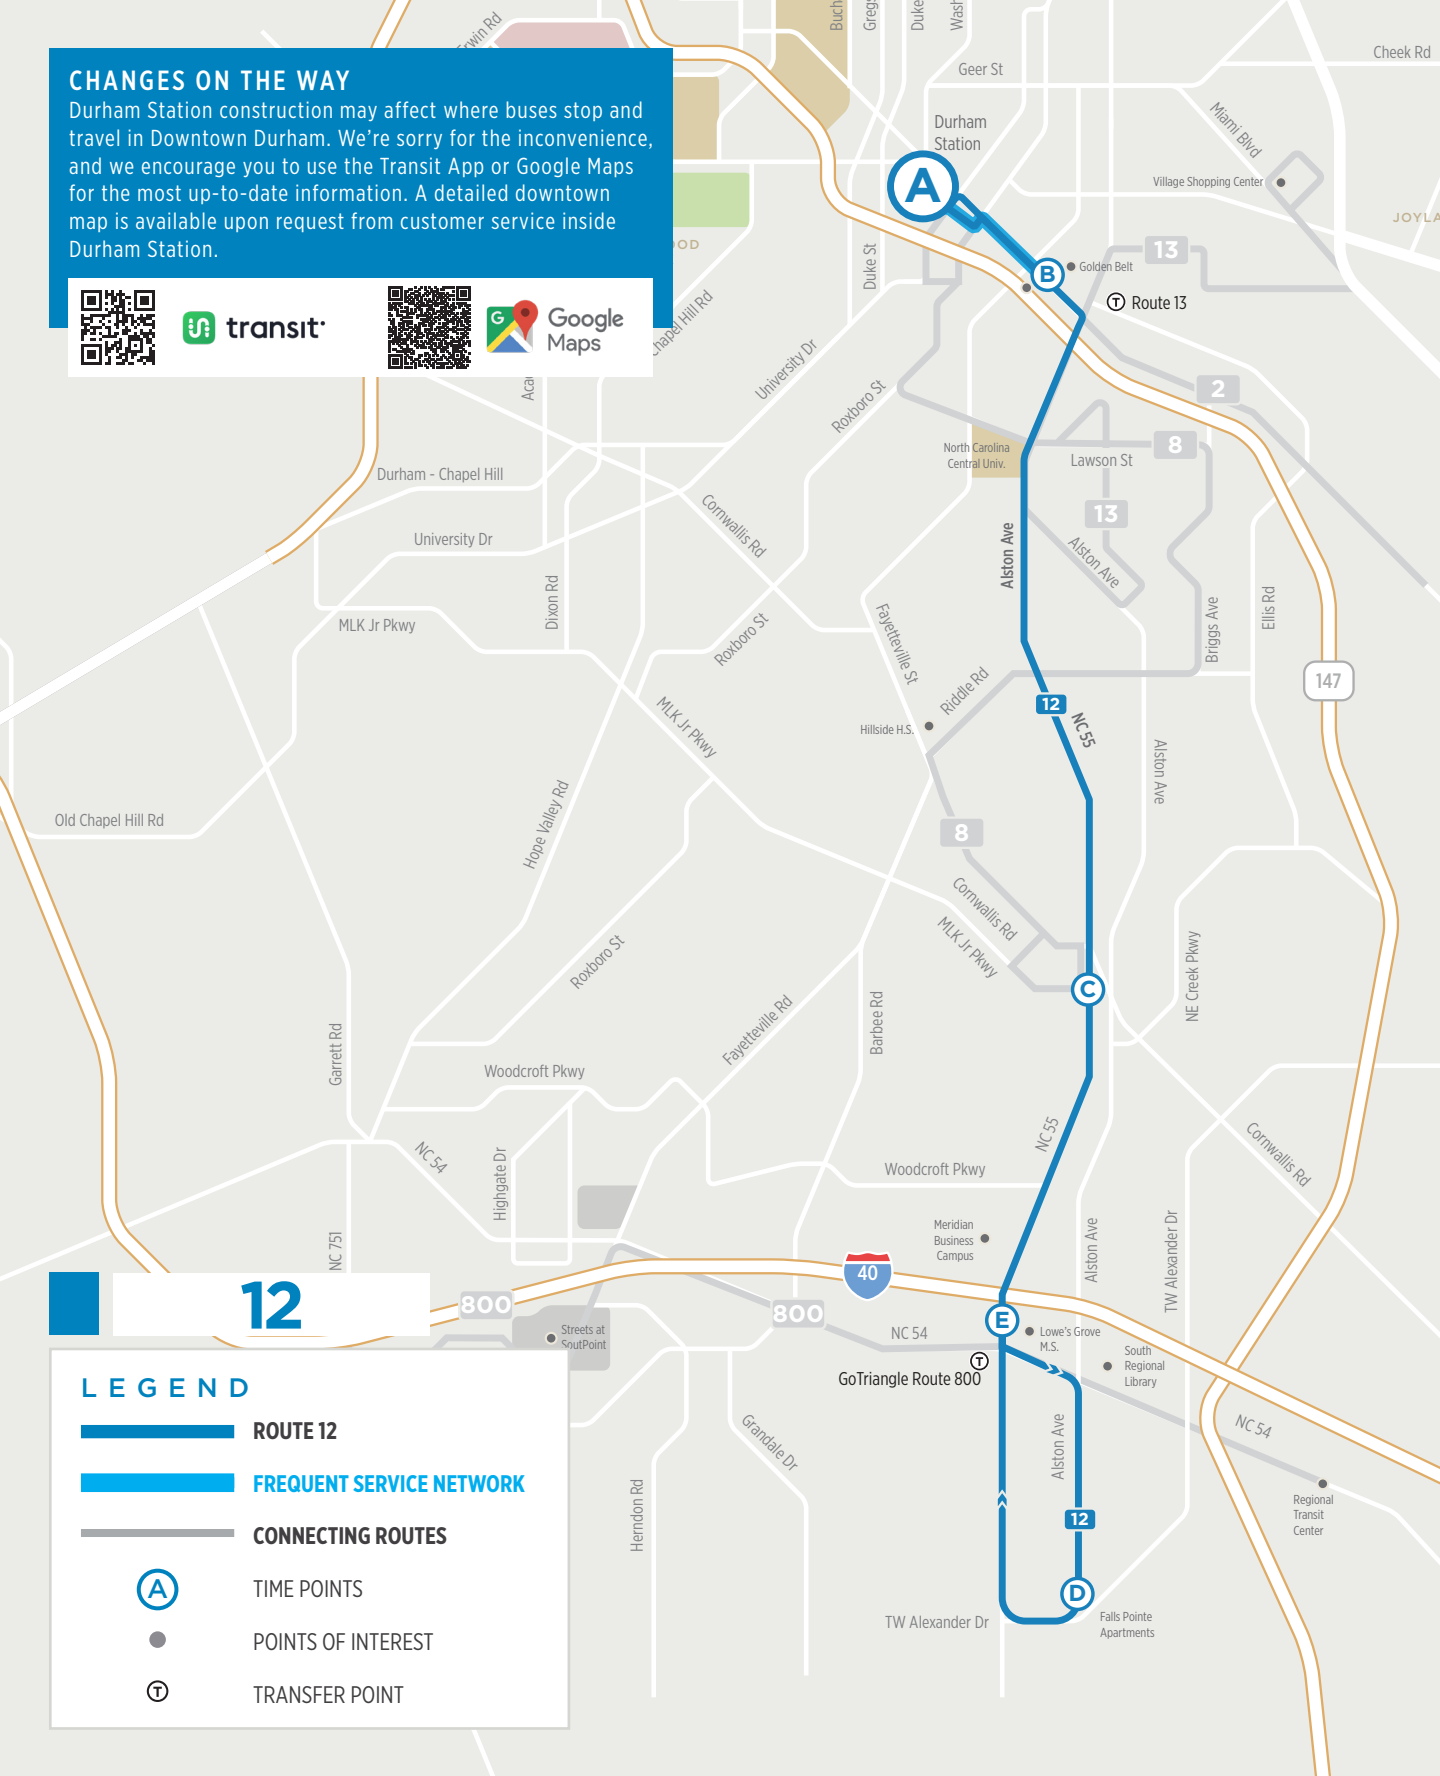

CHANGES ON THE WAY

Durham Station construction may affect where buses stop and travel in Downtown Durham. We're sorry for the inconvenience, and we encourage you to use the Transit App or Google Maps for the most up-to-date information. A detailed downtown map is available upon request from customer service inside Durham Station.

12

LEGEND

- **ROUTE 12**
- **FREQUENT SERVICE NETWORK**
- **CONNECTING ROUTES**
- **TIME POINTS**
- **POINTS OF INTEREST**
- **TRANSFER POINT**