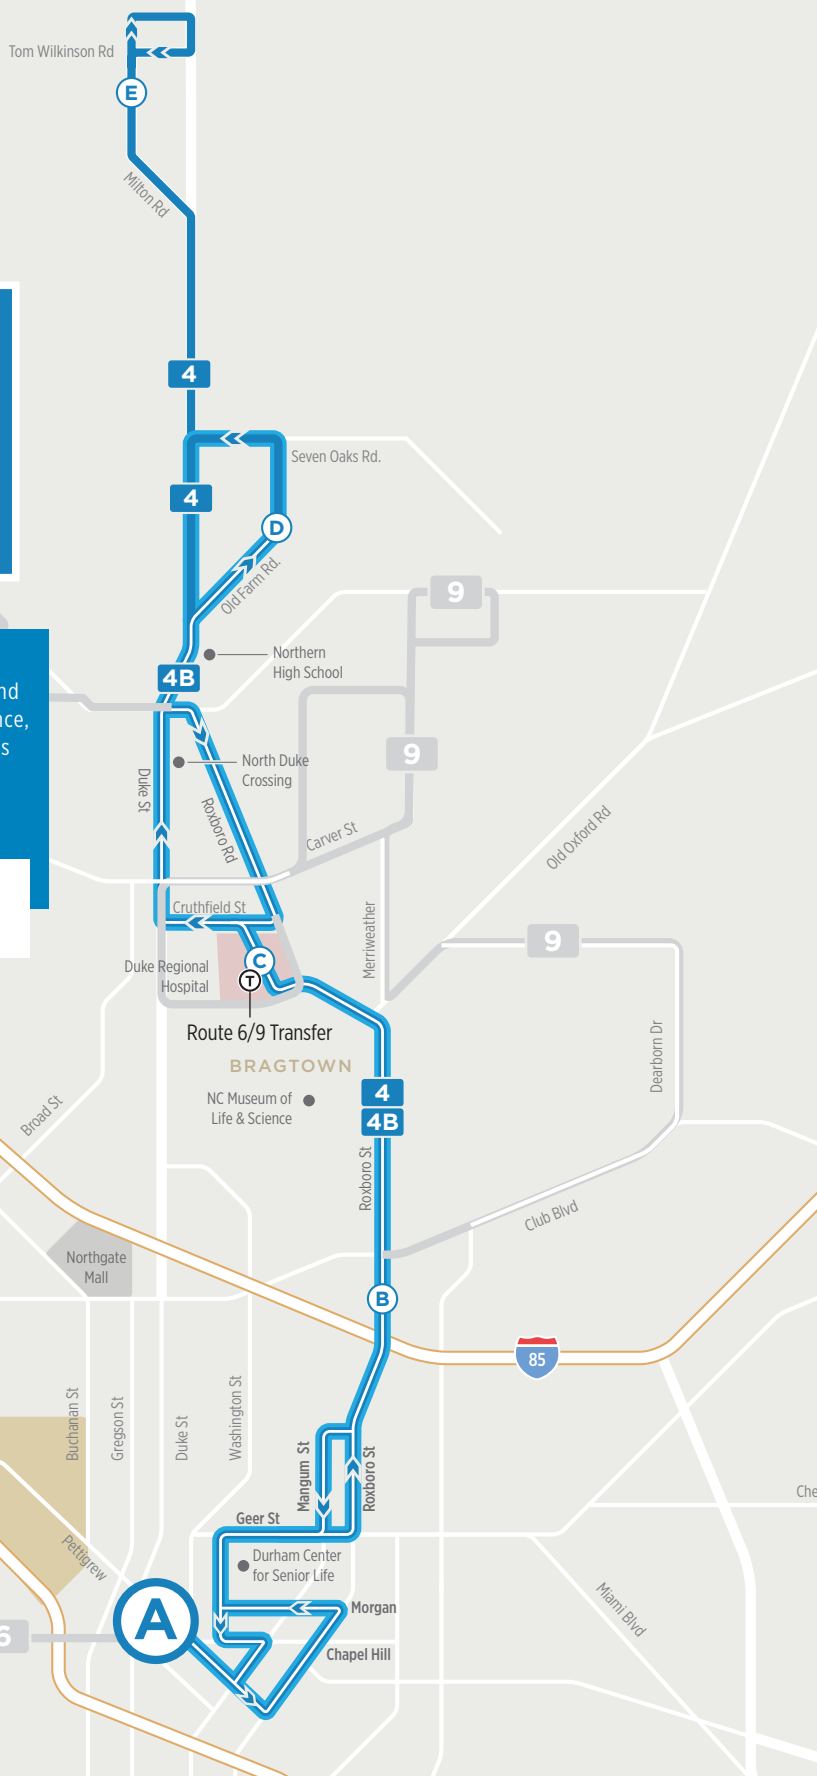

### CHANGES ON THE WAY

Durham Station construction may affect where buses stop and travel in Downtown Durham. We're sorry for the inconvenience, and we encourage you to use the Transit App or Google Maps for the most up-to-date information. A detailed downtown map is available upon request from customer service inside Durham Station.

### LEGEND

-  ROUTE 4
-  ROUTE 4B
-  FREQUENT SERVICE NETWORK
-  CONNECTING ROUTES
-  TIME POINTS
-  POINTS OF INTEREST
-  TRANSFER POINT

**OUTBOUND**

Durham Station  
Pettigrew South  
Platform

**A**

Roxboro Rd at  
Davidson Ave

**B**

Duke Regional  
Hospital  
(northbound)

**C**

Seven Oaks Rd  
at Riverview  
Shopping Center

Duke Regional  
Hospital  
(southbound)

**C**

Roxboro Rd at  
Davidson Ave

**B**

Durham Station  
Pettigrew South  
Platform

**A**

6:15 PM	6:29 PM	6:36 PM	6:47 PM	-	-	-	-	-	-
6:30 PM	6:44 PM	6:51 PM	7:00 PM	7:10 PM	7:10 PM	7:18 PM	7:33 PM	7:41 PM	7:55 PM
<b>6:45 PM</b>	<b>6:59 PM</b>	<b>7:06 PM</b>	<b>7:17 PM</b>	-	-	-	-	-	-
7:00 PM	7:14 PM	7:21 PM	7:30 PM	7:40 PM	7:40 PM	7:48 PM	8:03 PM	8:11 PM	8:25 PM
7:30 PM	7:44 PM	7:51 PM	8:00 PM	8:10 PM	8:10 PM	8:18 PM	8:33 PM	8:41 PM	8:55 PM
8:00 PM	8:14 PM	8:21 PM	8:30 PM	8:40 PM	8:40 PM	8:48 PM	9:03 PM	9:11 PM	9:25 PM
8:30 PM	8:44 PM	8:51 PM	9:00 PM	9:10 PM	9:10 PM	9:18 PM	9:33 PM	9:41 PM	9:55 PM
9:00 PM	9:14 PM	9:21 PM	9:30 PM	9:40 PM	9:40 PM	9:48 PM	10:03 PM	10:11 PM	10:25 PM
9:30 PM	9:44 PM	9:51 PM	10:00 PM	10:10 PM	10:10 PM	10:18 PM	10:33 PM	10:41 PM	10:55 PM
10:00 PM	10:14 PM	10:21 PM	10:30 PM	10:40 PM	10:40 PM	10:48 PM	11:03 PM	11:11 PM	11:25 PM
10:30 PM	10:44 PM	10:51 PM	11:00 PM	11:10 PM	11:10 PM	11:18 PM	11:33 PM	11:41 PM	11:55 PM
11:00 PM	11:14 PM	11:21 PM	11:30 PM	11:40 PM	-	-	-	-	-
11:30 PM	11:44 PM	11:51 PM	12:00 AM	12:10 AM	-	-	-	-	-
12:00 AM	12:14 AM	12:21 AM	12:30 AM	12:40 AM	-	-	-	-	-