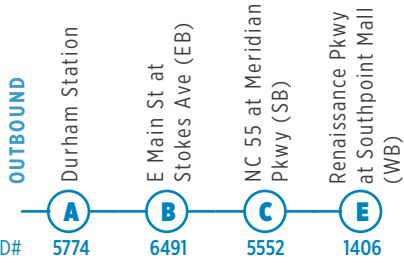

ID#	5774	6491	5552	1406
-	-	-	-	-
-	-	-	-	-
6:00 AM	6:10 AM	6:27 AM	6:53 AM	
7:00 AM	7:10 AM	7:27 AM	7:53 AM	
8:00 AM	8:10 AM	8:27 AM	8:53 AM	
9:00 AM	9:10 AM	9:27 AM	9:53 AM	
10:00 AM	10:10 AM	10:27 AM	10:53 AM	
11:00 AM	11:10 AM	11:27 AM	11:53 AM	
12:00 PM	12:10 PM	12:27 PM	12:53 PM	
1:00 PM	1:10 PM	1:27 PM	1:53 PM	
2:00 PM	2:10 PM	2:27 PM	2:53 PM	
3:00 PM	3:10 PM	3:27 PM	3:53 PM	
4:00 PM	4:10 PM	4:27 PM	4:53 PM	
5:00 PM	5:10 PM	5:27 PM	5:53 PM	
6:00 PM	6:10 PM	6:27 PM	6:53 PM	
7:00 PM	7:10 PM	7:27 PM	7:53 PM	
8:00 PM	8:10 PM	8:27 PM	8:53 PM	
9:00 PM	9:10 PM	9:27 PM	9:53 PM	
10:00 PM	10:10 PM	10:27 PM	10:53 PM	
11:00 PM	11:10 PM	11:27 PM	11:53 PM	
12:00 AM	12:10 AM	12:27 AM	-