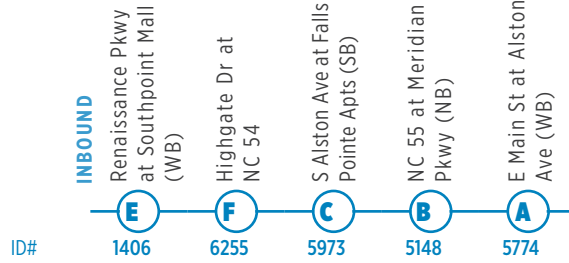

FULL SERVICE

THESE SCHEDULES INCLUDE SERVICE
CHANGES SET FOR APRIL 27TH.

Route 12 | 12B

12 | 12B

LEGEND

 ROUTE 12

 ROUTE 12B

 Time points

 Points of Interest

ID#	5774	6491	5552	1406
-	-	-	-	-
-	-	-	-	-
6:00 AM	6:10 AM	6:27 AM	6:53 AM	
7:00 AM	7:10 AM	7:27 AM	7:53 AM	
8:00 AM	8:10 AM	8:27 AM	8:53 AM	
9:00 AM	9:10 AM	9:27 AM	9:53 AM	
10:00 AM	10:10 AM	10:27 AM	10:53 AM	
11:00 AM	11:10 AM	11:27 AM	11:53 AM	
12:00 PM	12:10 PM	12:27 PM	12:53 PM	
1:00 PM	1:10 PM	1:27 PM	1:53 PM	
2:00 PM	2:10 PM	2:27 PM	2:53 PM	
3:00 PM	3:10 PM	3:27 PM	3:53 PM	
4:00 PM	4:10 PM	4:27 PM	4:53 PM	
5:00 PM	5:10 PM	5:27 PM	5:53 PM	
6:00 PM	6:10 PM	6:27 PM	6:53 PM	
7:00 PM	7:10 PM	7:27 PM	7:53 PM	
8:00 PM	8:10 PM	8:27 PM	8:53 PM	
9:00 PM	9:10 PM	9:27 PM	9:53 PM	
10:00 PM	10:10 PM	10:27 PM	10:53 PM	
11:00 PM	11:10 PM	11:27 PM	11:53 PM	
12:00 AM	12:10 AM	12:27 AM	-	

12

SUNDAY AND HOLIDAYS

E. MAIN | NCCU | REGIONAL TRANSIT CENTER

OUTBOUND

	A	B	C	D
	Durham Station	E Main St at Stokes Ave (EB)	NC 55 at Meridian Pkwy (SB)	Renaissance Pkwy at Southpoint Mall (WB)
ID#	5774	6491	5552	6277
-	-	-	-	-
-	-	-	-	-
7:00 AM	7:10 AM	7:27 AM	7:53 AM	
8:00 AM	8:10 AM	8:27 AM	8:53 AM	
9:00 AM	9:10 AM	9:27 AM	9:53 AM	
10:00 AM	10:10 AM	10:27 AM	10:53 AM	
11:00 AM	11:10 AM	11:27 AM	11:53 AM	
12:00 PM	12:10 PM	12:27 PM	12:53 PM	
1:00 PM	1:10 PM	1:27 PM	1:53 PM	
2:00 PM	2:10 PM	2:27 PM	2:53 PM	
3:00 PM	3:10 PM	3:27 PM	3:53 PM	
4:00 PM	4:10 PM	4:27 PM	4:53 PM	
5:00 PM	5:10 PM	5:27 PM	5:53 PM	
6:00 PM	6:10 PM	6:27 PM	6:53 PM	
7:00 PM	7:10 PM	7:27 PM	7:53 PM	
8:00 PM	8:10 PM	8:27 PM	8:53 PM	
9:00 PM	9:10 PM	9:27 PM		