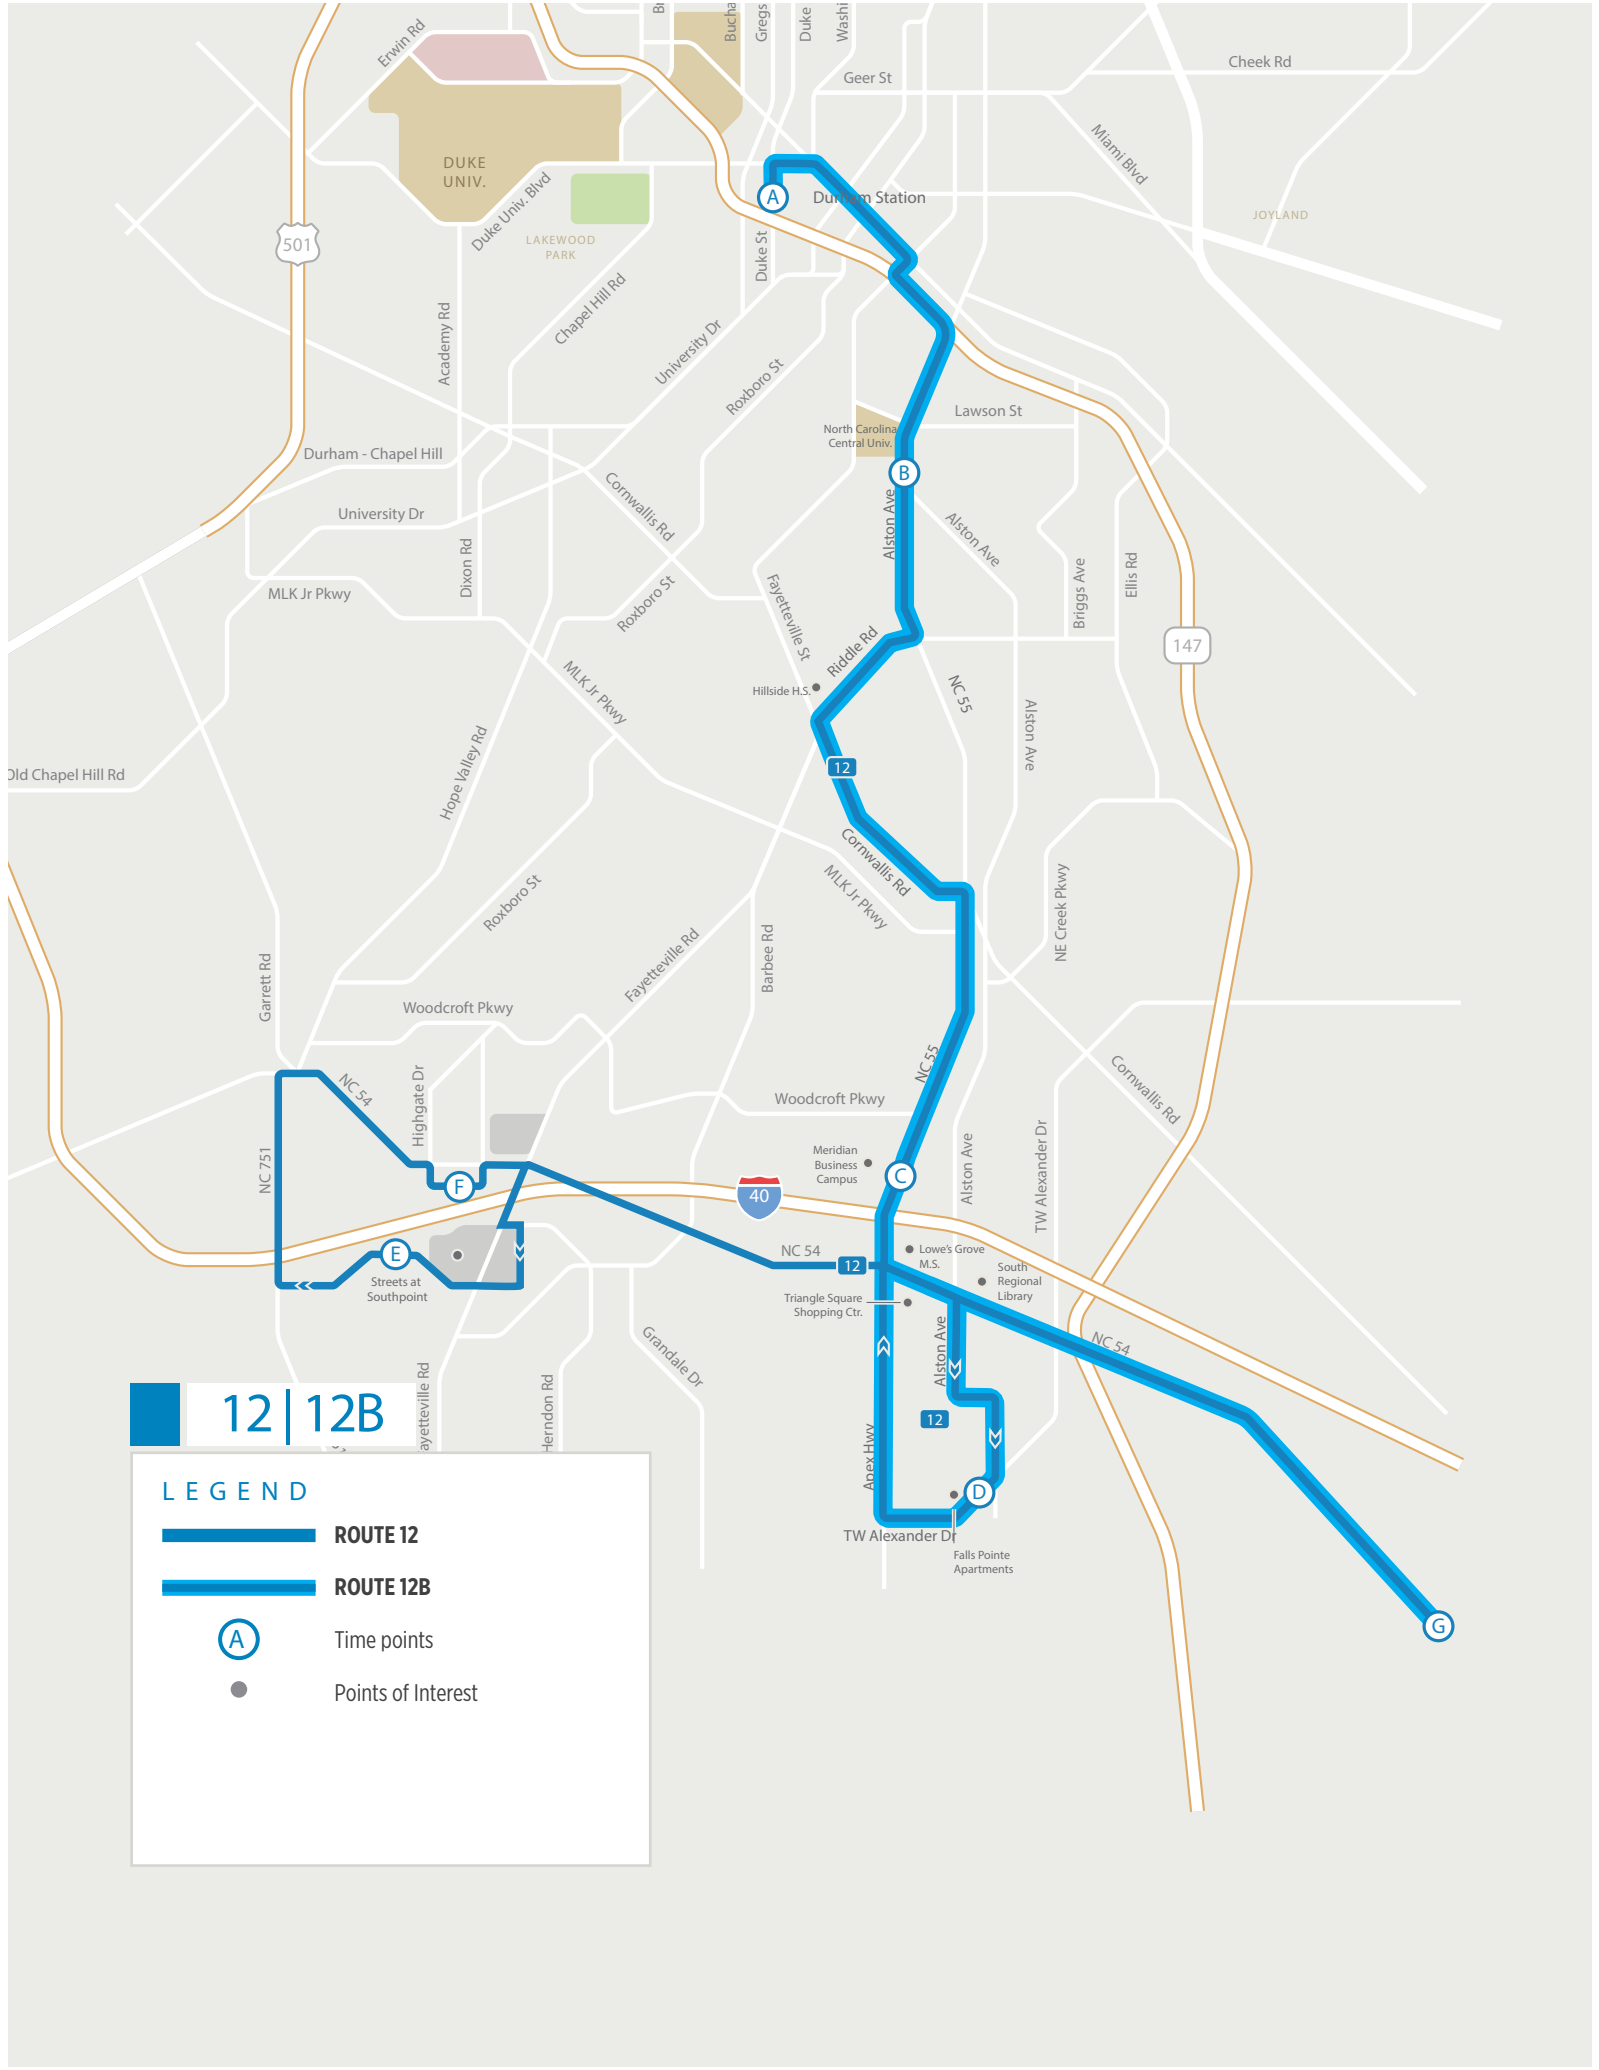

FULL SERVICE

THESE SCHEDULES INCLUDE SERVICE
CHANGES SET FOR APRIL 27TH.

Route 12 | 12B

12 | 12B

LEGEND

 ROUTE 12

 ROUTE 12B

 Time points

 Points of Interest

ID#	5774	6491	5552	1406
-	-	-	-	-
-	-	-	-	-
6:00 AM	6:10 AM	6:27 AM	6:53 AM	
7:00 AM	7:10 AM	7:27 AM	7:53 AM	
8:00 AM	8:10 AM	8:27 AM	8:53 AM	
9:00 AM	9:10 AM	9:27 AM	9:53 AM	
10:00 AM	10:10 AM	10:27 AM	10:53 AM	
11:00 AM	11:10 AM	11:27 AM	11:53 AM	
12:00 PM	12:10 PM	12:27 PM	12:53 PM	
1:00 PM	1:10 PM	1:27 PM	1:53 PM	
2:00 PM	2:10 PM	2:27 PM	2:53 PM	
3:00 PM	3:10 PM	3:27 PM	3:53 PM	
4:00 PM	4:10 PM	4:27 PM	4:53 PM	
5:00 PM	5:10 PM	5:27 PM	5:53 PM	
6:00 PM	6:10 PM	6:27 PM	6:53 PM	
7:00 PM	7:10 PM	7:27 PM	7:53 PM	
8:00 PM	8:10 PM	8:27 PM	8:53 PM	
9:00 PM	9:10 PM	9:27 PM	9:53 PM	
10:00 PM	10:10 PM	10:27 PM	10:53 PM	
11:00 PM	11:10 PM	11:27 PM	11:53 PM	
12:00 AM	12:10 AM	12:27 AM	-	

12

SUNDAY AND HOLIDAYS

E. MAIN | NCCU | REGIONAL TRANSIT CENTER

OUTBOUND

	A	B	C	D
	Durham Station	E Main St at Stokes Ave (EB)	NC 55 at Meridian Pkwy (SB)	Renaissance Pkwy at Southpoint Mall (WB)
ID#	5774	6491	5552	6277
-	-	-	-	-
-	-	-	-	-
7:00 AM	7:10 AM	7:27 AM	7:53 AM	
8:00 AM	8:10 AM	8:27 AM	8:53 AM	
9:00 AM	9:10 AM	9:27 AM	9:53 AM	
10:00 AM	10:10 AM	10:27 AM	10:53 AM	
11:00 AM	11:10 AM	11:27 AM	11:53 AM	
12:00 PM	12:10 PM	12:27 PM	12:53 PM	
1:00 PM	1:10 PM	1:27 PM	1:53 PM	
2:00 PM	2:10 PM	2:27 PM	2:53 PM	
3:00 PM	3:10 PM	3:27 PM	3:53 PM	
4:00 PM	4:10 PM	4:27 PM	4:53 PM	
5:00 PM	5:10 PM	5:27 PM	5:53 PM	
6:00 PM	6:10 PM	6:27 PM	6:53 PM	
7:00 PM	7:10 PM	7:27 PM	7:53 PM	
8:00 PM	8:10 PM	8:27 PM	8:53 PM	
9:00 PM	9:10 PM	9:27 PM		