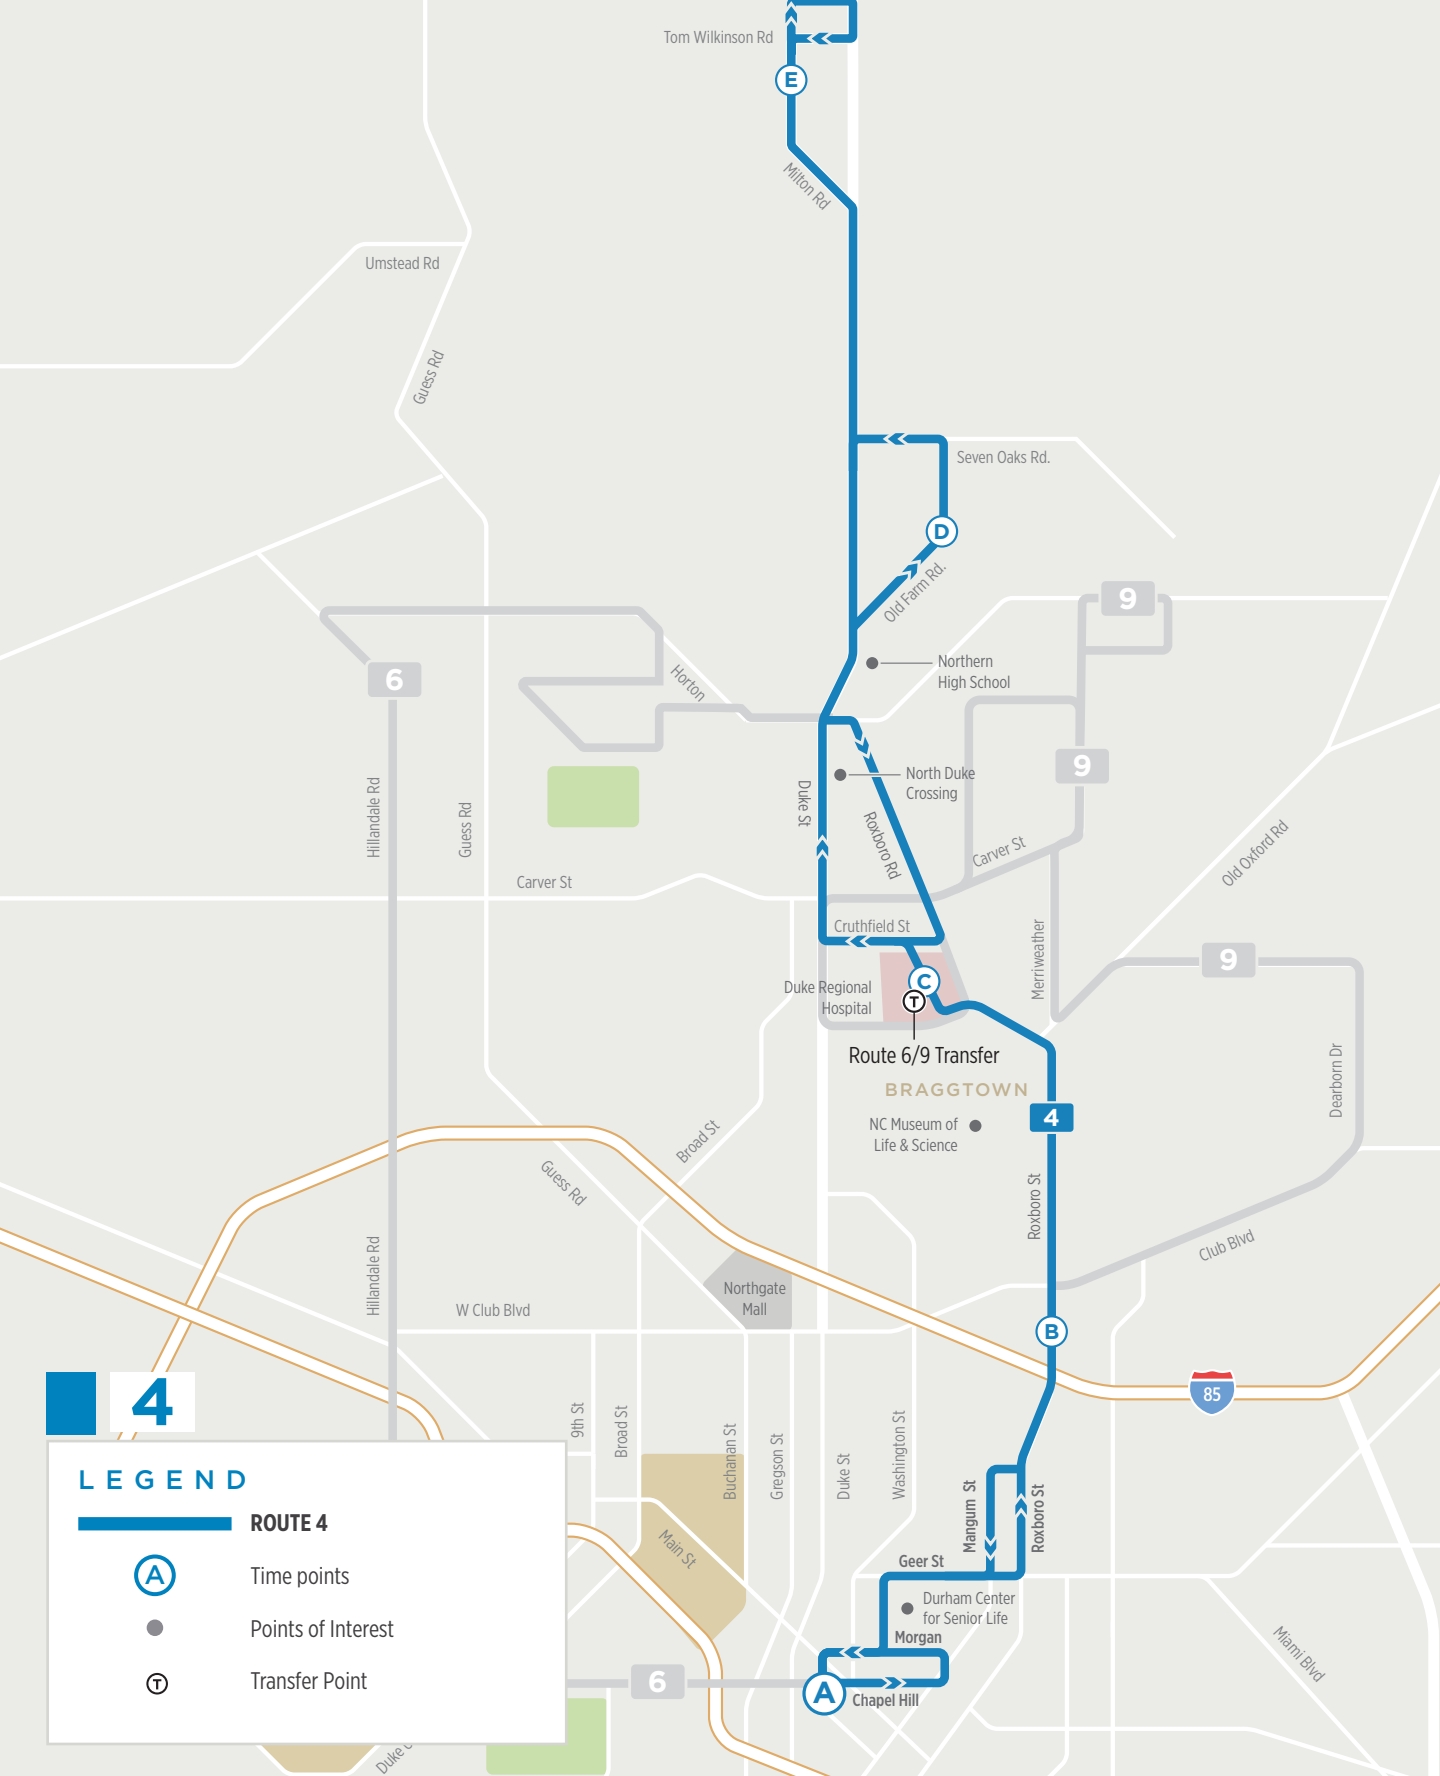

**4**

**LEGEND**

**ROUTE 4**

**(A)** Time points

● Points of Interest

**(T)** Transfer Point

OUTBOUND

ID#	<b>A</b> Durham Station	<b>B</b> Roxboro Rd at Davidson Ave	<b>C</b> Duke Regional Hospital (northbound)	<b>D</b> Seven Oaks Rd at Riverview Shopping Center	<b>E</b> Tom Wilkinson Rd at Roxboro Rd
5774	6:00 AM	6:13 AM	6:22 AM	6:34 AM	6:45 AM
	6:30 AM	6:43 AM	6:52 AM	7:04 AM	7:15 AM
	7:00 AM	7:13 AM	7:22 AM	7:34 AM	7:45 AM
	7:30 AM	7:43 AM	7:52 AM	8:04 AM	8:15 AM
	8:00 AM	8:13 AM	8:22 AM	8:34 AM	8:45 AM
	8:30 AM	8:43 AM	8:52 AM	9:04 AM	9:15 AM
	9:00 AM	9:13 AM	9:22 AM	9:34 AM	9:45 AM
	9:30 AM	9:43 AM	9:52 AM	10:04 AM	10:15 AM
	10:00 AM	10:13 AM	10:22 AM	10:34 AM	10:45 AM
	10:30 AM	10:43 AM	10:52 AM	11:04 AM	11:15 AM
	11:00 AM	11:13 AM	11:22 AM	11:34 AM	11:45 AM
	11:30 AM	11:43 AM	11:52 AM	12:04 PM	12:15 PM
	12:00 PM	12:13 PM	12:22 PM	12:34 PM	12:45 PM
	12:30 PM	12:43 PM	12:52 PM	1:04 PM	1:15 PM
	1:00 PM	1:13 PM	1:22 PM	1:34 PM	1:45 PM
	1:30 PM	1:43 PM	1:52 PM	2:04 PM	2:15 PM
	2:00 PM	2:13 PM	2:22 PM	2:34 PM	2:45 PM
	2:30 PM	2:43 PM	2:52 PM	3:04 PM	3:15 PM
	3:00 PM	3:13 PM	3:22 PM	3:34 PM	3:45 PM
	3:30 PM	3:43 PM	3:52 PM	4:04 PM	4:15 PM
	4:00 PM	4:13 PM	4:22 PM	4:34 PM	4:45 PM
	4:30 PM	4:43 PM	4:52 PM	5:04 PM	5:15 PM
	5:00 PM	5:13 PM	5:22 PM	5:34 PM	5:45 PM
	5:30 PM	5:43 PM	5:52 PM	6:04 PM	6:15 PM
	6:00 PM	6:13 PM	6:22 PM	6:34 PM	6:45 PM
	6:30 PM	6:43 PM	6:52 PM	7:04 PM	7:15 PM
	7:00 PM	7:13 PM	7:22 PM	7:34 PM	7:45 PM
	7:30 PM	7:43 PM	7:52 PM	8:04 PM	8:15 PM
	8:00 PM	8:13 PM	8:22 PM	8:34 PM	8:45 PM
	8:30 PM	8:43 PM	8:52 PM	9:04 PM	9:15 PM
	9:00 PM	9:13 PM	9:22 PM	9:34 PM	9:45 PM
	9:30 PM	9:43 PM	9:52 PM	10:04 PM	10:15 PM
	10:00 PM	10:13 PM	10:22 PM	10:34 PM	10:45 PM
	10:30 PM	10:43 PM	10:52 PM	11:04 PM	11:15 PM
	11:00 PM	11:13 PM	11:22 PM	11:34 PM	11:45 PM
	11:30 PM	11:43 PM	11:52 PM	12:04 AM	12:15 AM
	12:00 AM	12:13 AM	12:22 AM	12:34 AM	-