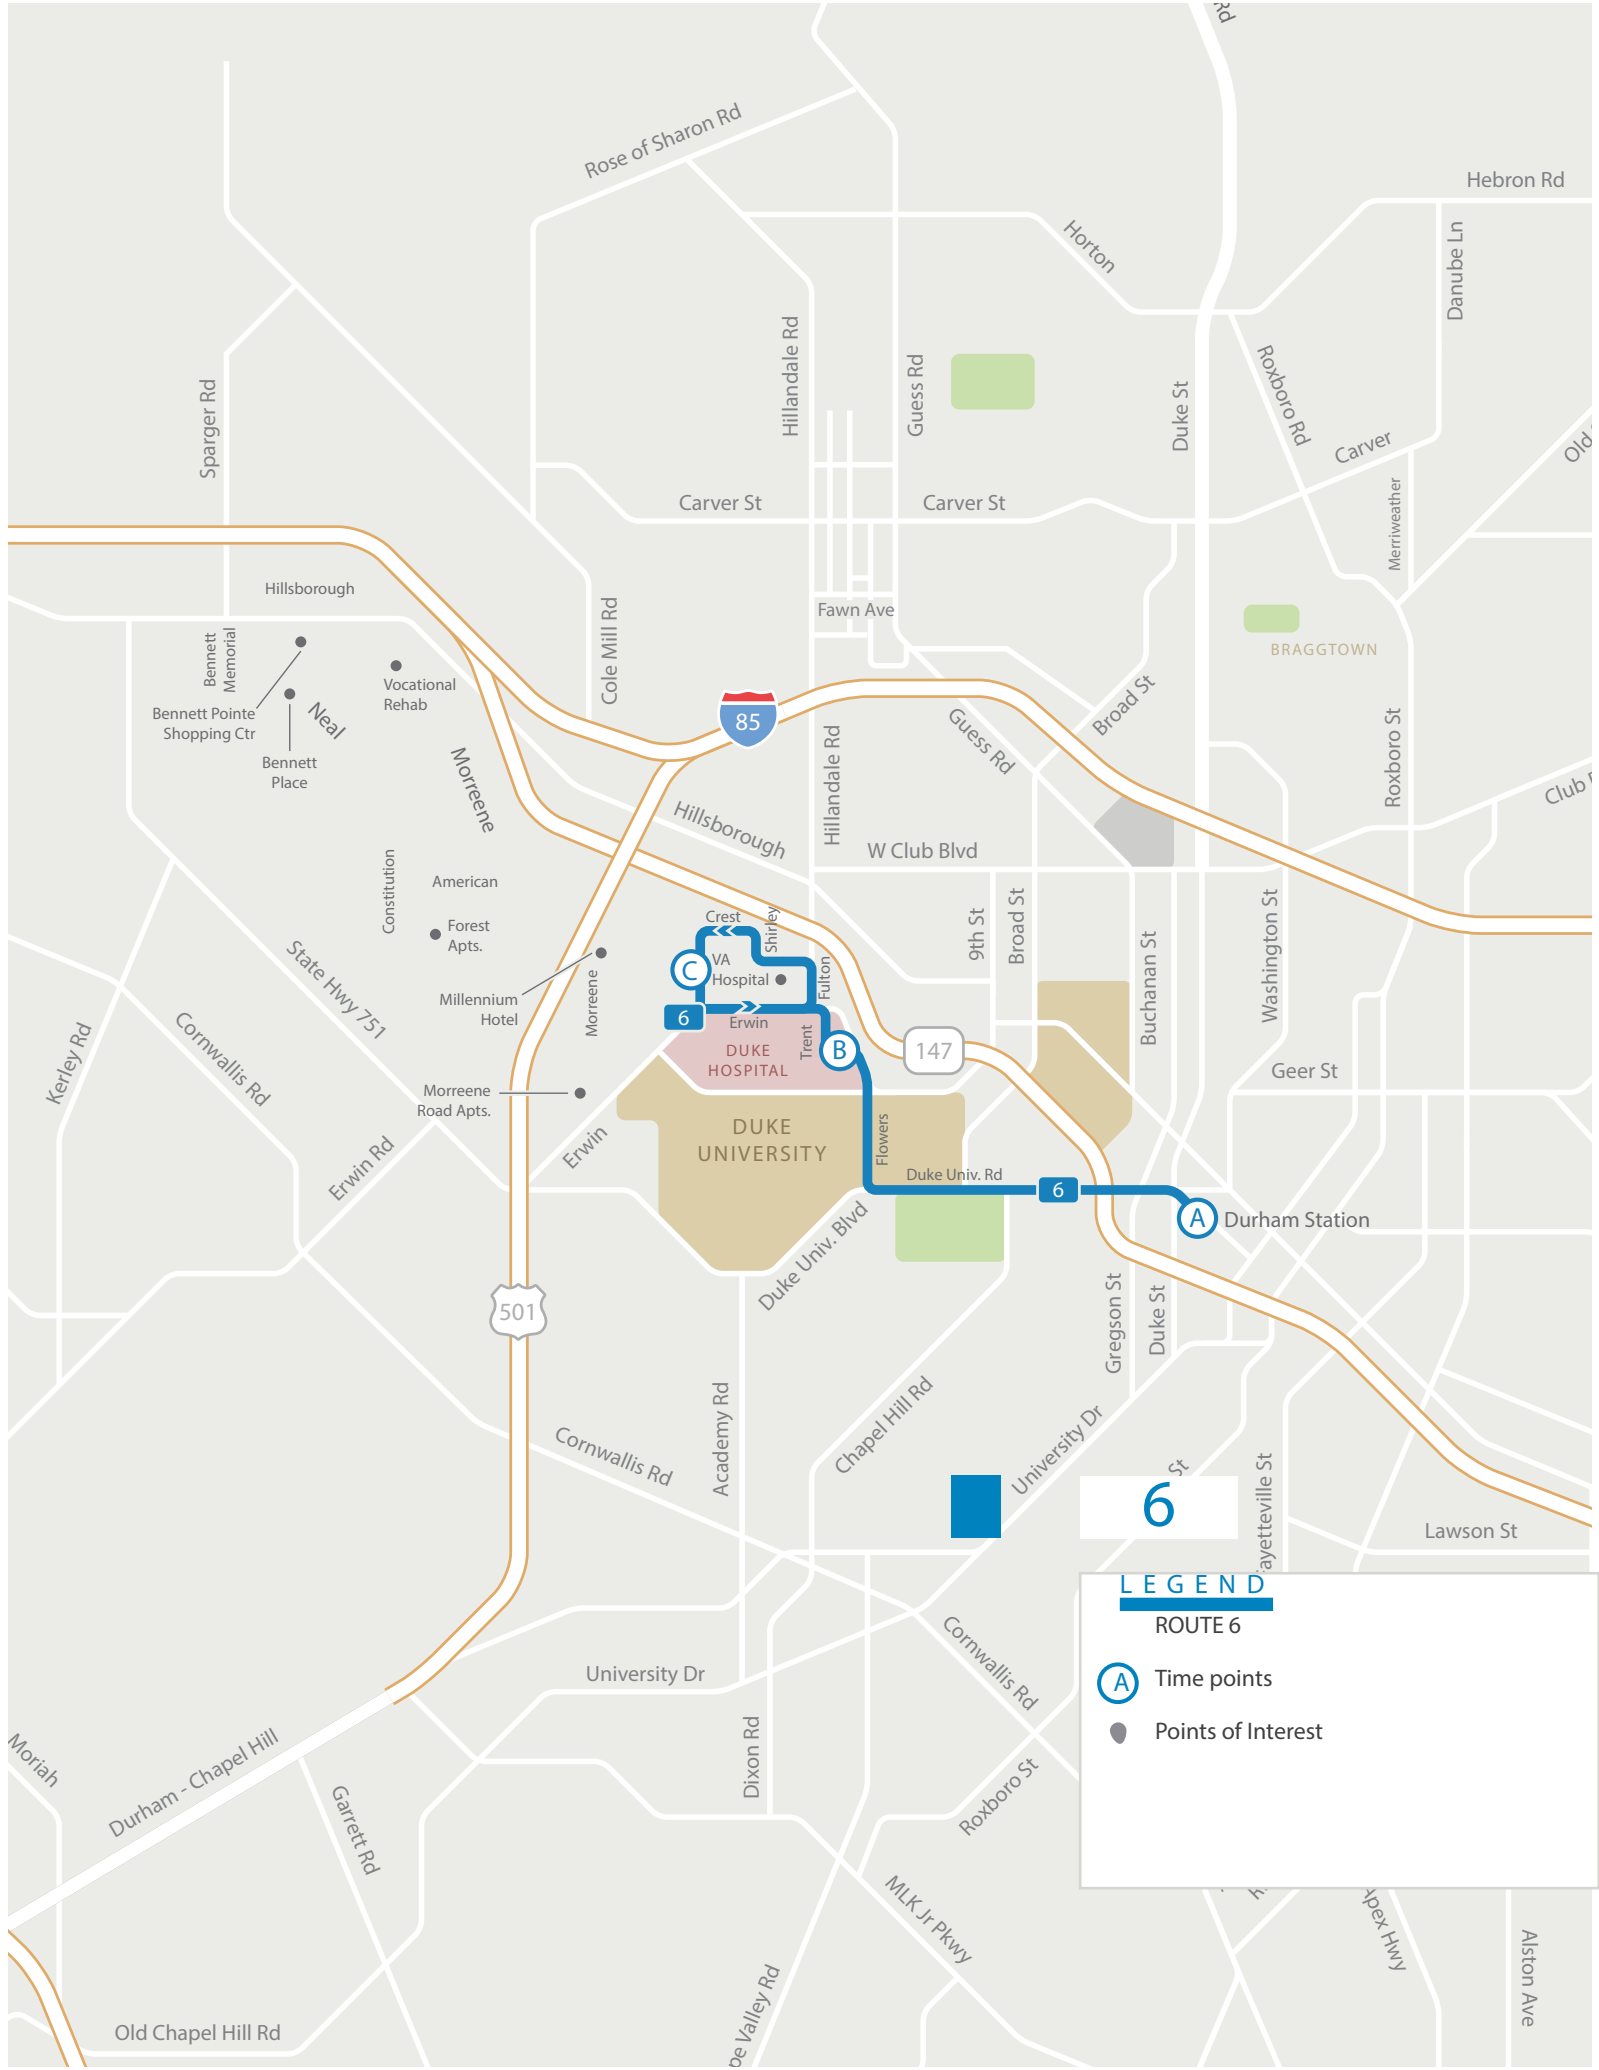

LEGEND

ROUTE 6

- **(A)** Time points
- **●** Points of Interest