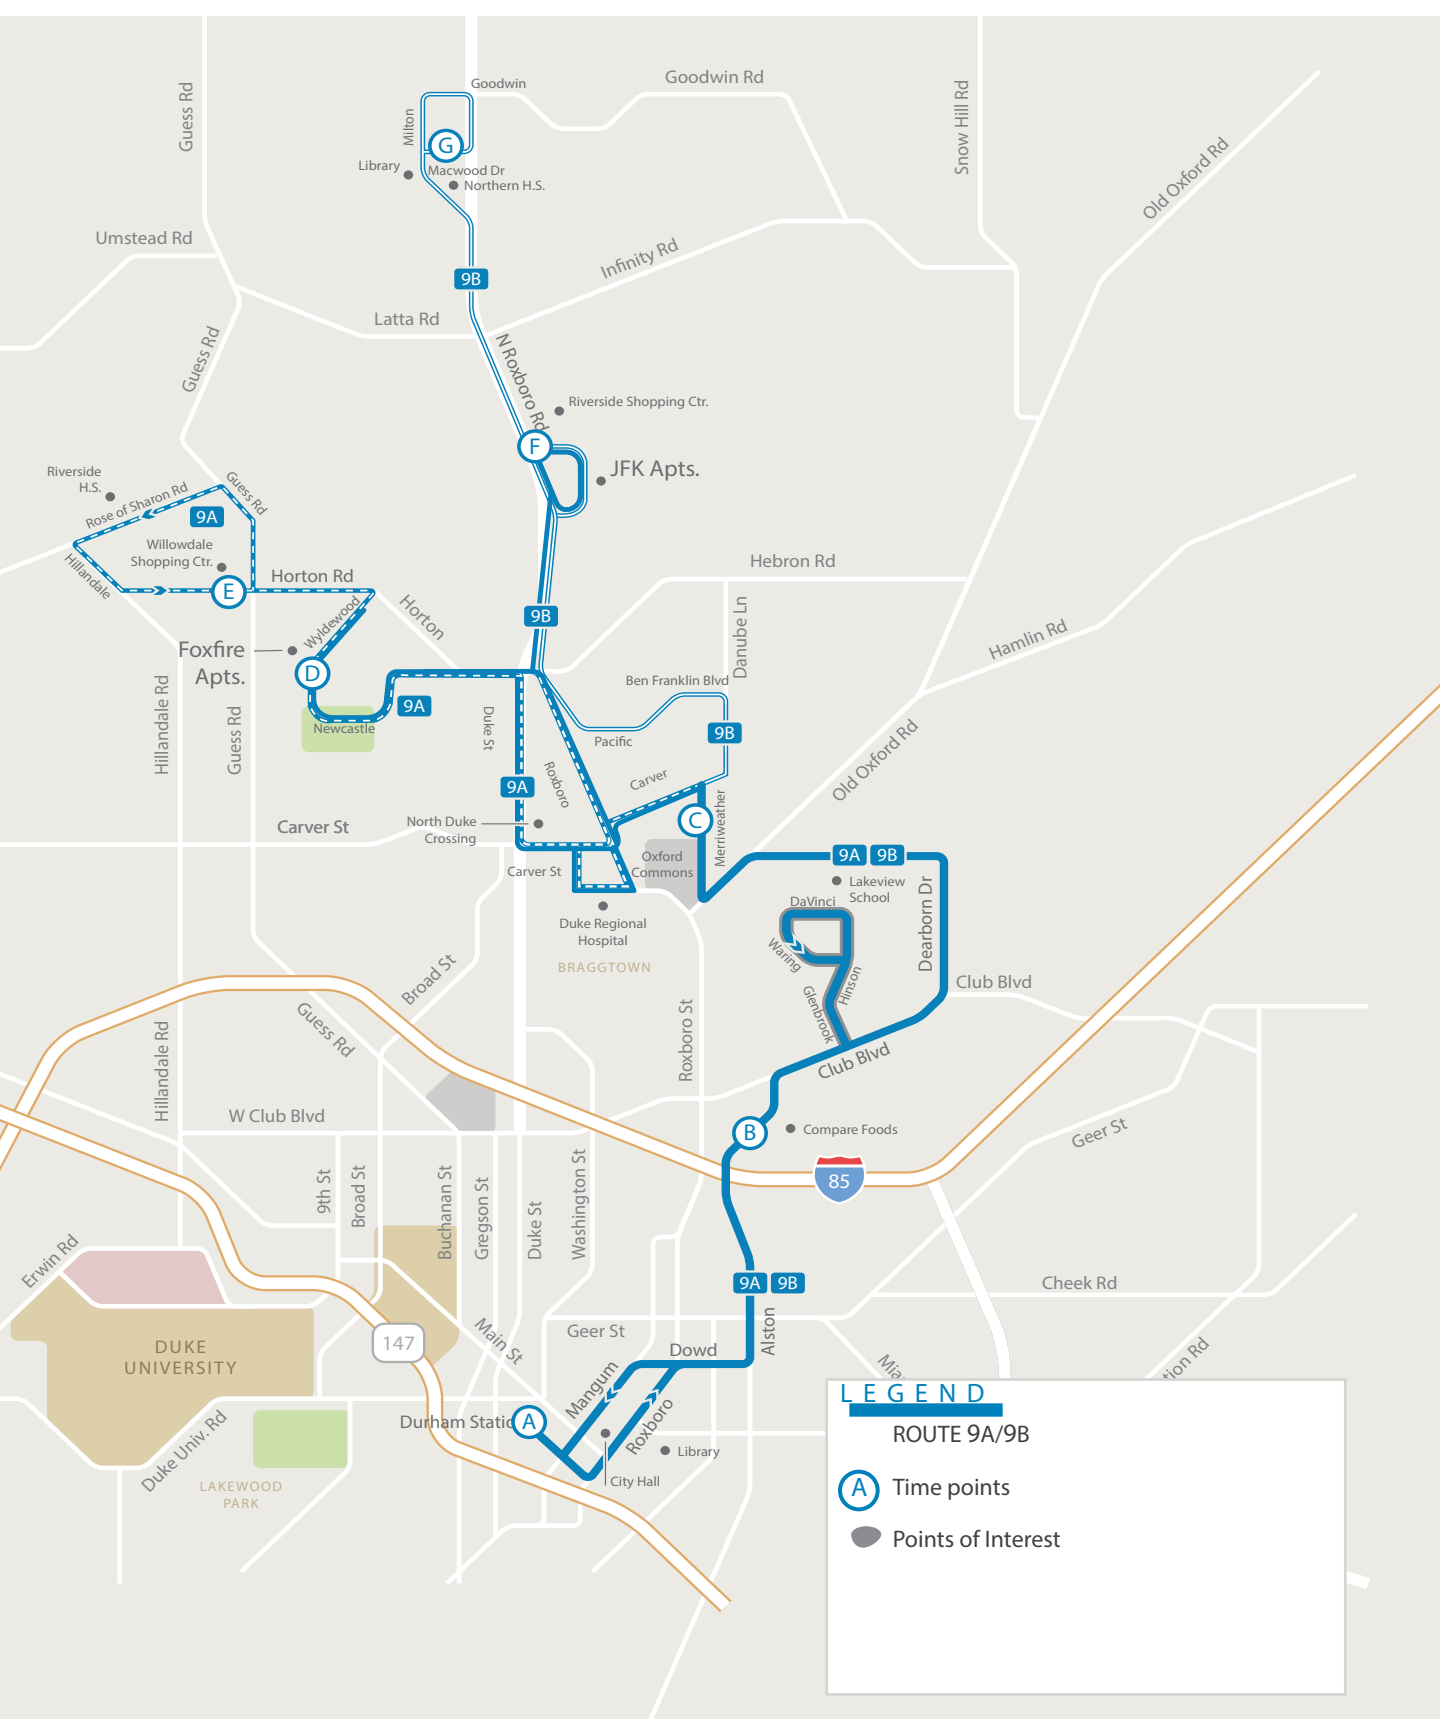

LEGEND

ROUTE 9A/9B

- (A) Time points
- Points of Interest