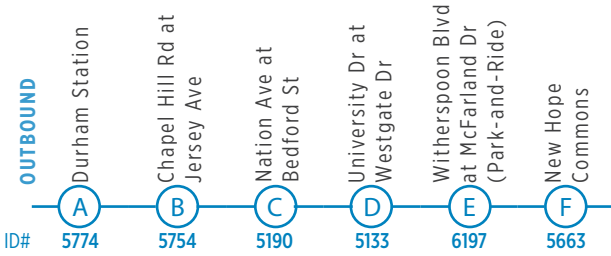

10

MON.-SAT.

ID#	A	B	C	D	E	F
-	-	-	-	-	-	-
-	-	-	-	-	-	-
-	-	-	-	-	-	-
6:00 AM	6:00 AM	6:09 AM	-	6:18 AM	6:33 AM	6:44 AM
6:30 AM	6:30 AM	6:39 AM	-	6:48 AM	7:03 AM	7:14 AM
7:00 AM	7:00 AM	7:09 AM	-	7:18 AM	7:33 AM	7:44 AM
7:30 AM	7:30 AM	7:39 AM	-	7:48 AM	8:03 AM	8:14 AM
8:00 AM	8:00 AM	8:09 AM	-	8:18 AM	8:33 AM	8:44 AM
8:30 AM	8:30 AM	8:39 AM	-	8:48 AM	9:03 AM	9:14 AM
9:00 AM	9:00 AM	9:09 AM	-	9:18 AM	9:33 AM	9:44 AM
9:30 AM	9:30 AM	9:39 AM	-	9:48 AM	10:03 AM	10:14 AM
10:00 AM	10:00 AM	10:09 AM	-	10:18 AM	10:33 AM	10:44 AM
10:30 AM	10:30 AM	10:39 AM	-	10:48 AM	11:03 AM	11:14 AM
11:00 AM	11:00 AM	11:09 AM	-	11:18 AM	11:33 AM	11:44 AM
11:30 AM	11:30 AM	11:39 AM	-	11:48 AM	12:03 PM	12:14 PM
12:00 PM	12:00 PM	12:09 PM	-	12:18 PM	12:33 PM	12:44 PM
12:30 PM	12:30 PM	12:39 PM	-	12:48 PM	1:03 PM	1:14 PM
1:00 PM	1:00 PM	1:09 PM	-	1:18 PM	1:33 PM	1:44 PM
1:30 PM	1:30 PM	1:39 PM	-	1:48 PM	2:03 PM	2:14 PM
2:00 PM	2:00 PM	2:09 PM	-	2:18 PM	2:33 PM	2:44 PM
2:30 PM	2:30 PM	2:39 PM	-	2:48 PM	3:03 PM	3:14 PM
3:00 PM	3:00 PM	3:09 PM	-	3:18 PM	3:33 PM	3:44 PM
3:30 PM	3:30 PM	3:39 PM	-	3:48 PM	4:03 PM	4:14 PM
4:00 PM	4:00 PM	4:09 PM	-	4:18 PM	4:33 PM	4:44 PM
4:30 PM	4:30 PM	4:39 PM	-	4:48 PM	5:03 PM	5:14 PM
5:00 PM	5:00 PM	5:09 PM	-	5:18 PM	5:33 PM	5:44 PM
5:30 PM	5:30 PM	5:39 PM	-	5:48 PM	6:03 PM	6:14 PM
6:00 PM	6:00 PM	6:09 PM	-	6:18 PM	6:33 PM	6:44 PM
6:30 PM	6:30 PM	6:39 PM	-	6:50 PM	7:05 PM	7:11 PM
7:00 PM	7:00 PM	7:09 PM	7:14 PM	7:23 PM	7:38 PM	7:44 PM
7:30 PM	7:30 PM	7:39 PM	-	7:50 PM	8:05 PM	8:11 PM
8:00 PM	8:00 PM	8:09 PM	8:14 PM	8:23 PM	8:38 PM	8:44 PM
8:30 PM	8:30 PM	8:39 PM	-	8:50 PM	9:05 PM	9:11 PM
9:00 PM	9:00 PM	9:09 PM	9:14 PM	9:23 PM	9:38 PM	9:44 PM
9:30 PM	9:30 PM	9:39 PM	-	9:50 PM	10:05 PM	10:11 PM
10:00 PM	10:00 PM	10:09 PM	10:14 PM	10:23 PM	10:38 PM	10:44 PM
10:30 PM	10:30 PM	10:39 PM	-	10:50 PM	11:05 PM	11:11 PM
11:00 PM	11:00 PM	11:09 PM	11:14 PM	11:23 PM	11:38 PM	11:44 PM
11:30 PM	11:30 PM	11:39 PM	-	11:50 PM	12:05 AM	12:11 AM
12:00 AM	12:00 AM	12:09 AM	12:14 AM	12:23 AM	-	-