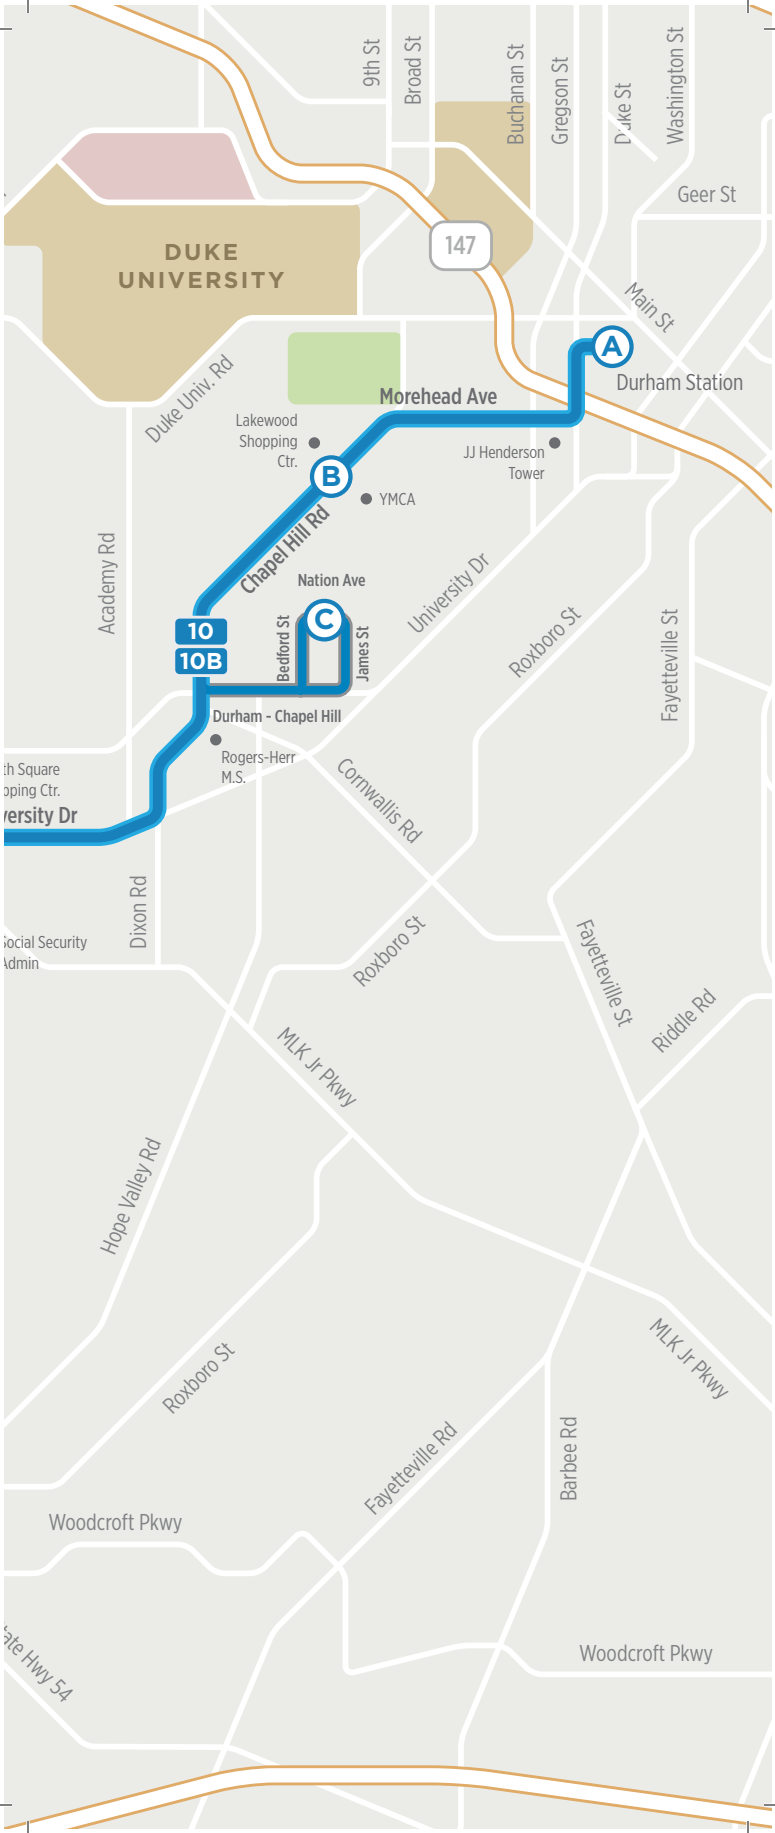

## LEGEND

**ROUTE 10**

**ROUTE 10B**

**FREQUENT SERVICE NETWORK**

Only certain trips serve this area

**(A)** Time points

● Points of Interest

NC 751

State Hwy

**DUKE UNIVERSITY**

147

**A**

Durham Station

Morehead Ave

**B**

Lakewood Shopping Ctr.

**BOLD:** This Route 10 trip will depart Stop #6620 - Garrett Rd at Durham-Chapel Hill Blvd (Goodwill) at 5:25 AM and 5:55 AM serving all stops along the way.