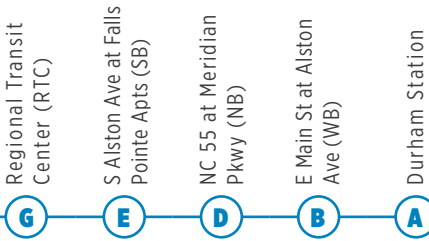

INBOUND

ID#	G Regional Transit Center (RTC) 1000	E S Alston Ave at Falls Pointe Apts (SB) 6277	D NC 55 at Meridian Pkwy (NB) 5973	B E Main St at Alston Ave (WB) 5148	A Durham Station 5774
-	-	5:43 AM	5:50 AM	6:08 AM	6:25 AM
6:30 AM	6:30 AM	6:43 AM	6:50 AM	7:08 AM	7:25 AM
7:30 AM	7:30 AM	7:43 AM	7:50 AM	8:08 AM	8:25 AM
8:30 AM	8:30 AM	8:43 AM	8:50 AM	9:08 AM	9:25 AM
9:30 AM	9:30 AM	9:43 AM	9:50 AM	10:08 AM	10:25 AM
10:30 AM	10:30 AM	10:43 AM	10:50 AM	11:08 AM	11:25 AM
11:30 AM	11:30 AM	11:43 AM	11:50 AM	12:08 PM	12:25 PM
12:30 PM	12:30 PM	12:43 PM	12:50 PM	1:08 PM	1:25 PM
1:30 PM	1:30 PM	1:43 PM	1:50 PM	2:08 PM	2:25 PM
2:30 PM	2:30 PM	2:43 PM	2:50 PM	3:08 PM	3:25 PM
3:30 PM	3:30 PM	3:43 PM	3:50 PM	4:08 PM	4:25 PM
4:30 PM	4:30 PM	4:43 PM	4:50 PM	5:08 PM	5:25 PM
5:30 PM	5:30 PM	5:43 PM	5:50 PM	6:08 PM	6:25 PM
-	-	-	-	-	-
-	-	-	-	-	-