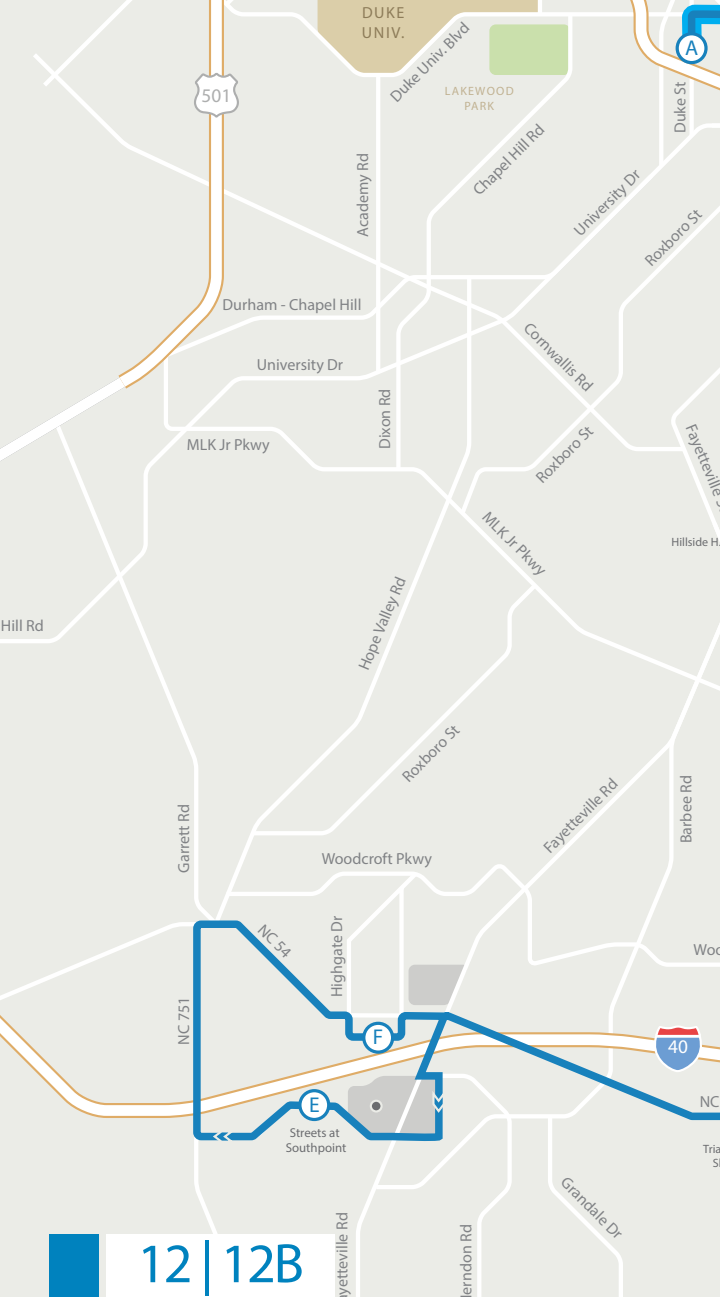

SCAN TO SIGN UP FOR SERVICE ALERTS OR
VISIT **GODURHAMTRANSIT.ORG/GODURHAM-
SERVICE-ALERTS**

12 | 12B

LEGEND

-  **ROUTE 12**
-  **ROUTE 12B**
-  Time points
-  Points of Interest

12

MON. - SAT.

ID#	OUTBOUND				
	A Durham Station	B E Main St at Stokes Ave (EB)	C NC 55 at Meridian Pkwy (SB)	D S Alston Ave at Falls Pointe Apts (SB)	E Renaissance Pkwy at Southpoint Mall (WB)
	5774	6491	5552	6277	1406
	-	-	-	-	-
	-	-	-	-	-
	6:00 AM	6:10 AM	6:25 AM	-	6:45 AM
	7:00 AM	7:10 AM	7:25 AM	-	7:45 AM
	8:00 AM	8:10 AM	8:25 AM	-	8:45 AM
	9:00 AM	9:10 AM	9:25 AM	-	9:45 AM
	10:00 AM	10:10 AM	10:25 AM	-	10:45 AM
	11:00 AM	11:10 AM	11:25 AM	-	11:45 AM
	12:00 PM	12:10 PM	12:25 PM	-	12:45 PM
	1:00 PM	1:10 PM	1:25 PM	-	1:45 PM
	2:00 PM	2:10 PM	2:25 PM	-	2:45 PM
	3:00 PM	3:10 PM	3:25 PM	-	3:45 PM
	4:00 PM	4:10 PM	4:25 PM	-	4:45 PM
	5:00 PM	5:10 PM	5:25 PM	-	5:45 PM
	6:00 PM	6:10 PM	6:25 PM	6:35 PM	6:55 PM
	7:00 PM	7:10 PM	7:25 PM	7:35 PM	7:55 PM
	8:00 PM	8:10 PM	8:25 PM	8:35 PM	8:55 PM
	9:00 PM	9:10 PM	9:25 PM	9:35 PM	9:55 PM
	10:00 PM	10:10 PM	10:25 PM	10:35 PM	10:55 PM
	11:00 PM	11:10 PM	11:25 PM	11:35 PM	11:55 PM
	12:00 AM	12:10 AM	12:22 AM	12:32 AM	-