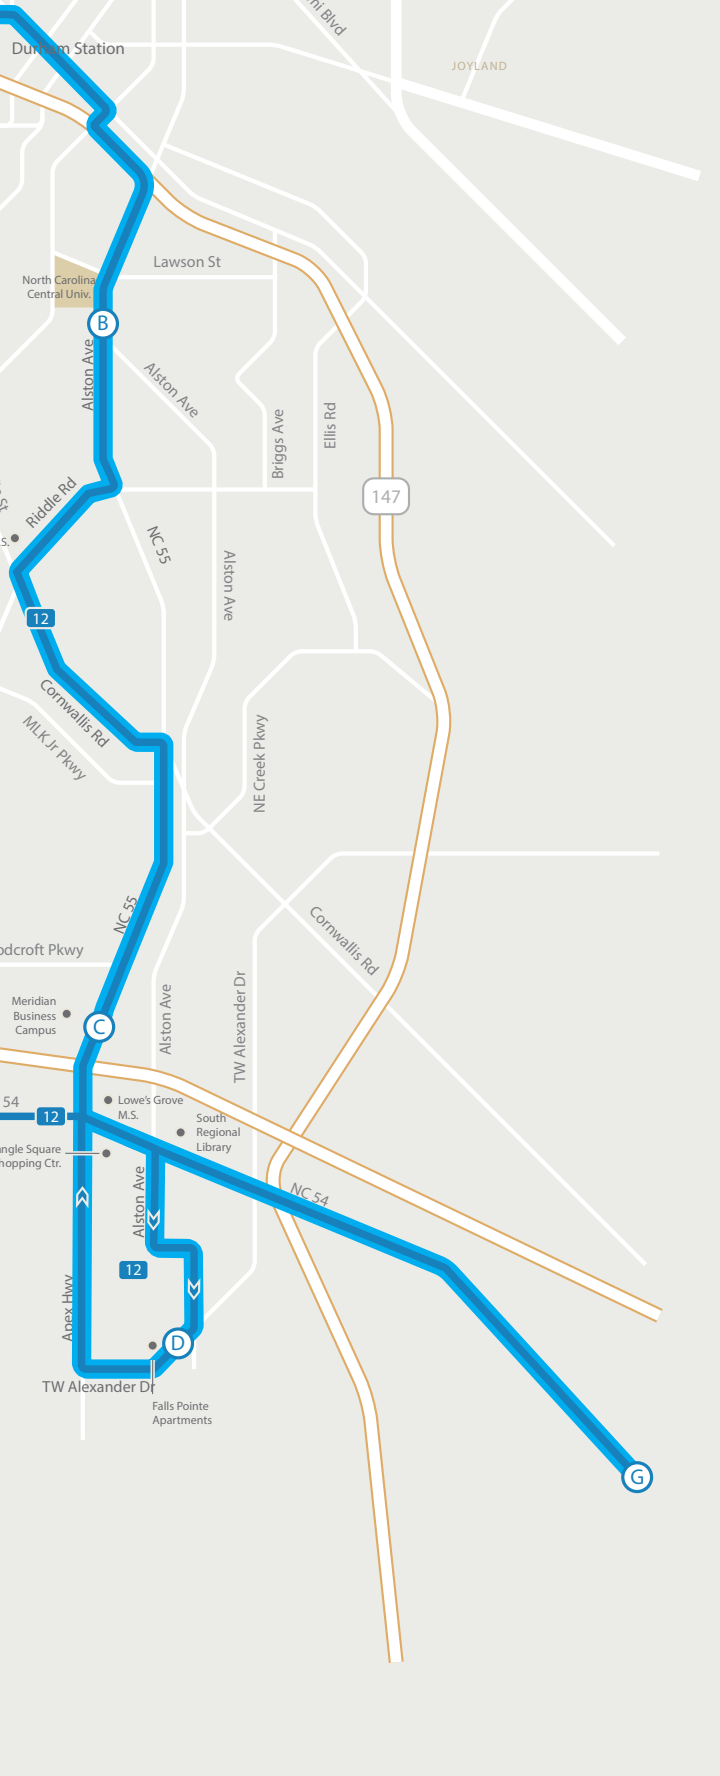

SCAN TO SIGN UP FOR SERVICE ALERTS OR
VISIT **GODURHAMTRANSIT.ORG/GODURHAM-
SERVICE-ALERTS**

12 | 12B

LEGEND

-  **ROUTE 12**
-  **ROUTE 12B**
-  Time points
-  Points of Interest

12

MON. - SAT.

ID#	OUTBOUND				
	A Durham Station	B E Main St at Stokes Ave (EB)	C NC 55 at Meridian Pkwy (SB)	D S Alston Ave at Falls Pointe Apts (SB)	E Renaissance Pkwy at Southpoint Mall (WB)
	5774	6491	5552	6277	1406
	-	-	-	-	-
	-	-	-	-	-
	6:00 AM	6:10 AM	6:25 AM	-	6:45 AM
	7:00 AM	7:10 AM	7:25 AM	-	7:45 AM
	8:00 AM	8:10 AM	8:25 AM	-	8:45 AM
	9:00 AM	9:10 AM	9:25 AM	-	9:45 AM
	10:00 AM	10:10 AM	10:25 AM	-	10:45 AM
	11:00 AM	11:10 AM	11:25 AM	-	11:45 AM
	12:00 PM	12:10 PM	12:25 PM	-	12:45 PM
	1:00 PM	1:10 PM	1:25 PM	-	1:45 PM
	2:00 PM	2:10 PM	2:25 PM	-	2:45 PM
	3:00 PM	3:10 PM	3:25 PM	-	3:45 PM
	4:00 PM	4:10 PM	4:25 PM	-	4:45 PM
	5:00 PM	5:10 PM	5:25 PM	-	5:45 PM
	6:00 PM	6:10 PM	6:25 PM	6:35 PM	6:55 PM
	7:00 PM	7:10 PM	7:25 PM	7:35 PM	7:55 PM
	8:00 PM	8:10 PM	8:25 PM	8:35 PM	8:55 PM
	9:00 PM	9:10 PM	9:25 PM	9:35 PM	9:55 PM
	10:00 PM	10:10 PM	10:25 PM	10:35 PM	10:55 PM
	11:00 PM	11:10 PM	11:25 PM	11:35 PM	11:55 PM
	12:00 AM	12:10 AM	12:22 AM	12:32 AM	-