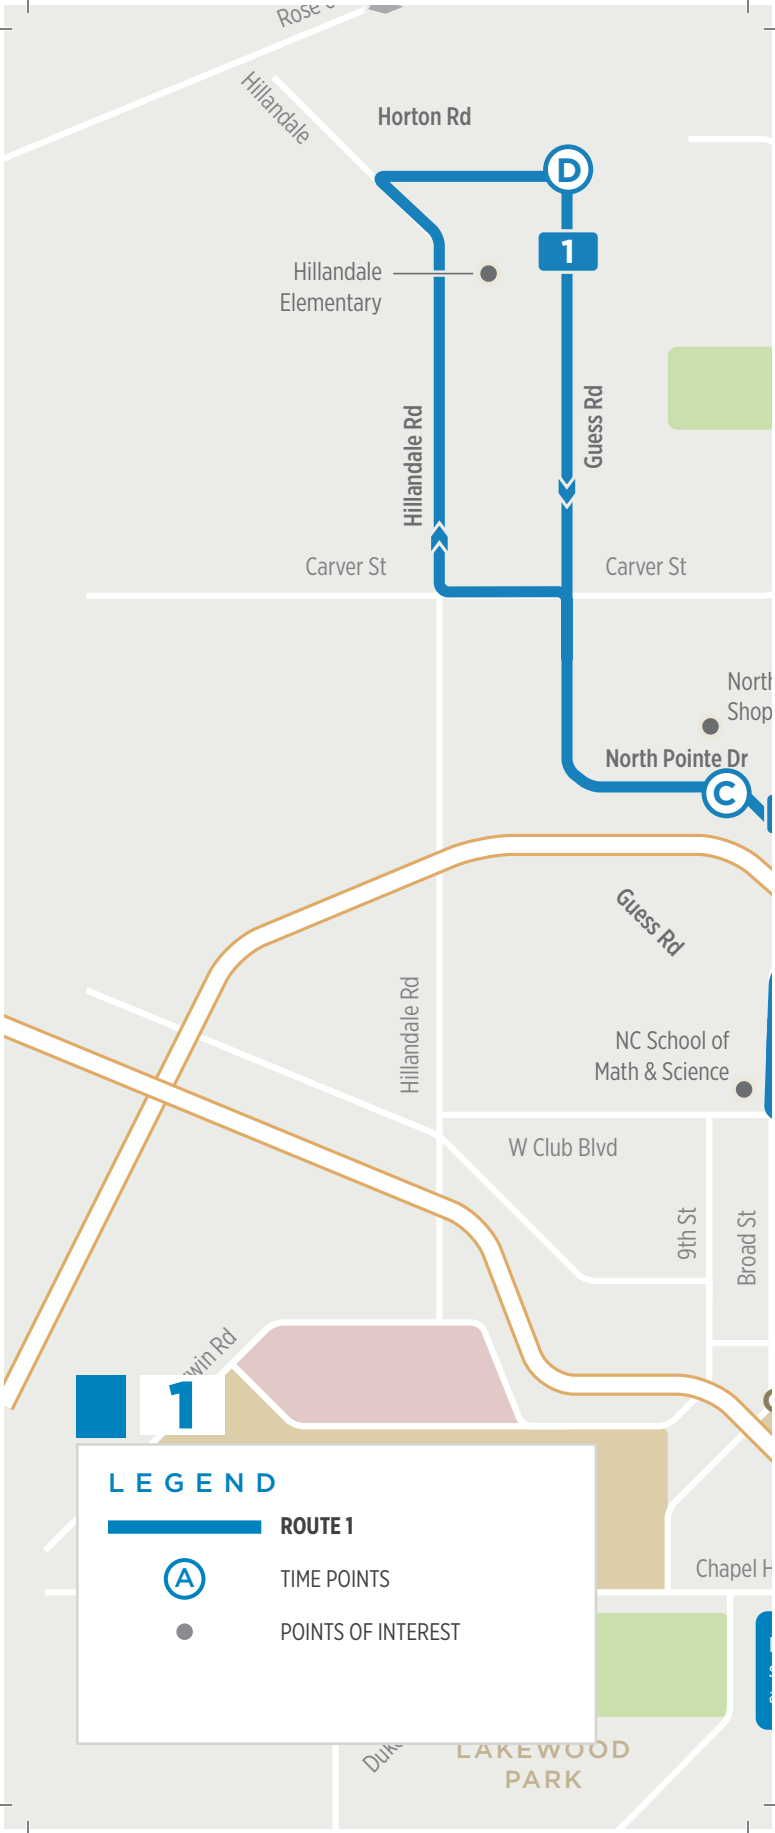

### **GoDurham Operations Facility**

1903 Fay Street • Durham, N.C.  
Monday - Friday 8 a.m. - 5 p.m.

 [facebook.com/godurhamtransit](https://facebook.com/godurhamtransit)

 [@godurhamtransit](https://twitter.com/godurhamtransit)

SCAN TO SIGN UP FOR SERVICE ALERTS OR  
VISIT **GODURHAMTRANSIT.ORG/GODURHAM-  
SERVICE-ALERTS**

**1**

**LEGEND**

-  **ROUTE 1**
-  **TIME POINTS**
-  **POINTS OF INTEREST**

Hebron F

Danube Ln

Roxboro Rd

Duke St