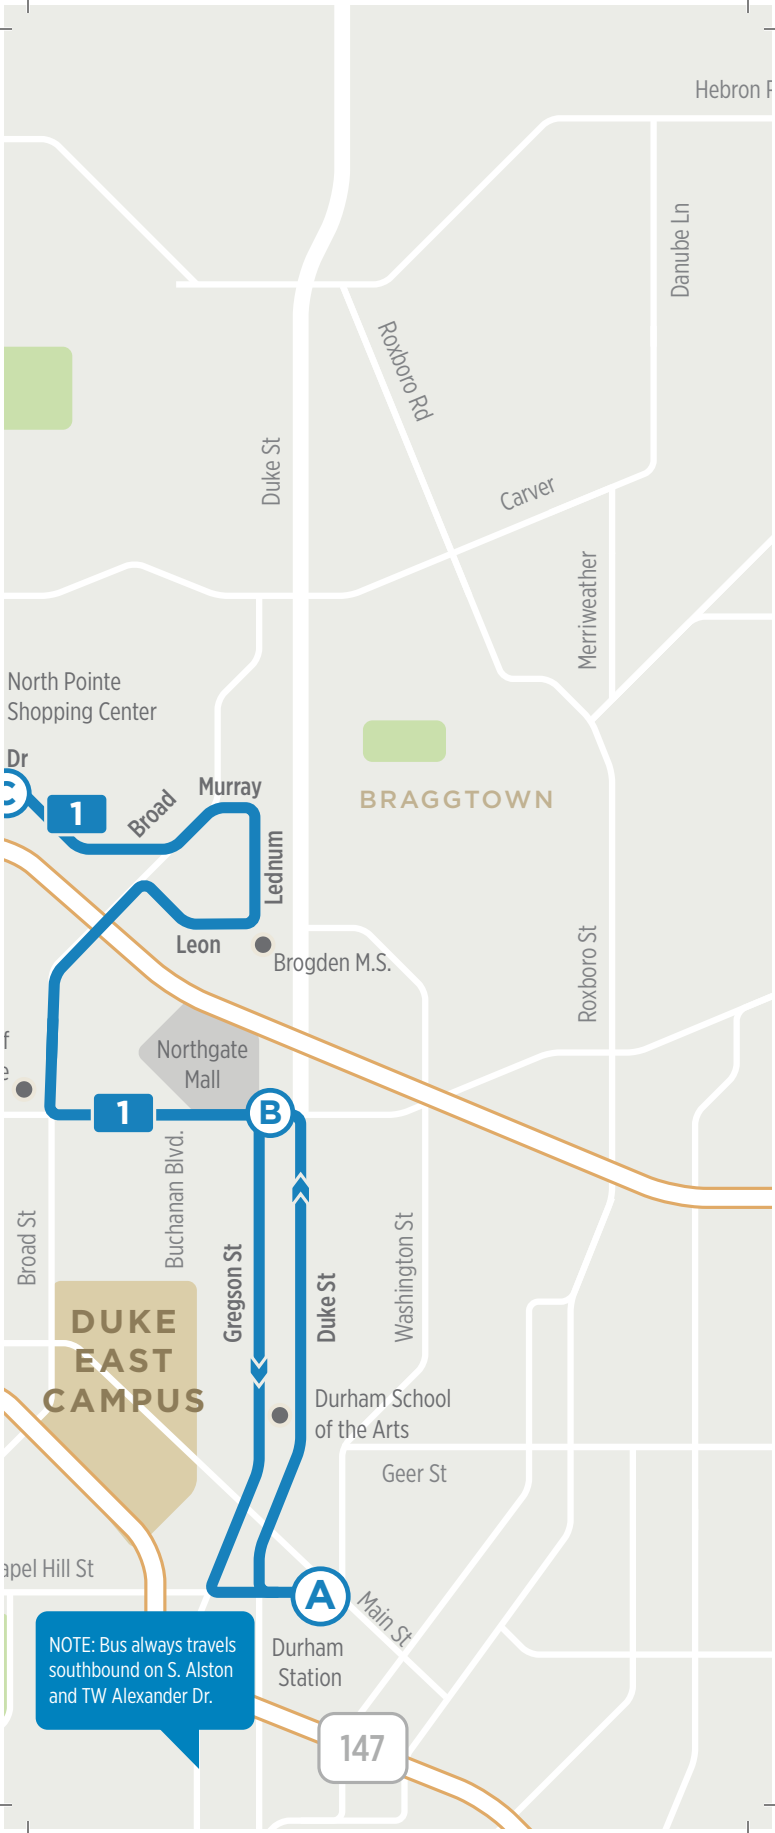

SCAN TO SIGN UP FOR SERVICE ALERTS OR  
VISIT **GODURHAMTRANSIT.ORG/GODURHAM-  
SERVICE-ALERTS**

**1**

**LEGEND**

-  **ROUTE 1**
-  **TIME POINTS**
-  **POINTS OF INTEREST**

Hebron F

Danube Ln

Roxboro Rd

Duke St

Carver

Merriweather

North Pointe Shopping Center

BRAGGTOWN

1

Broad Murray

Lednum

Leon