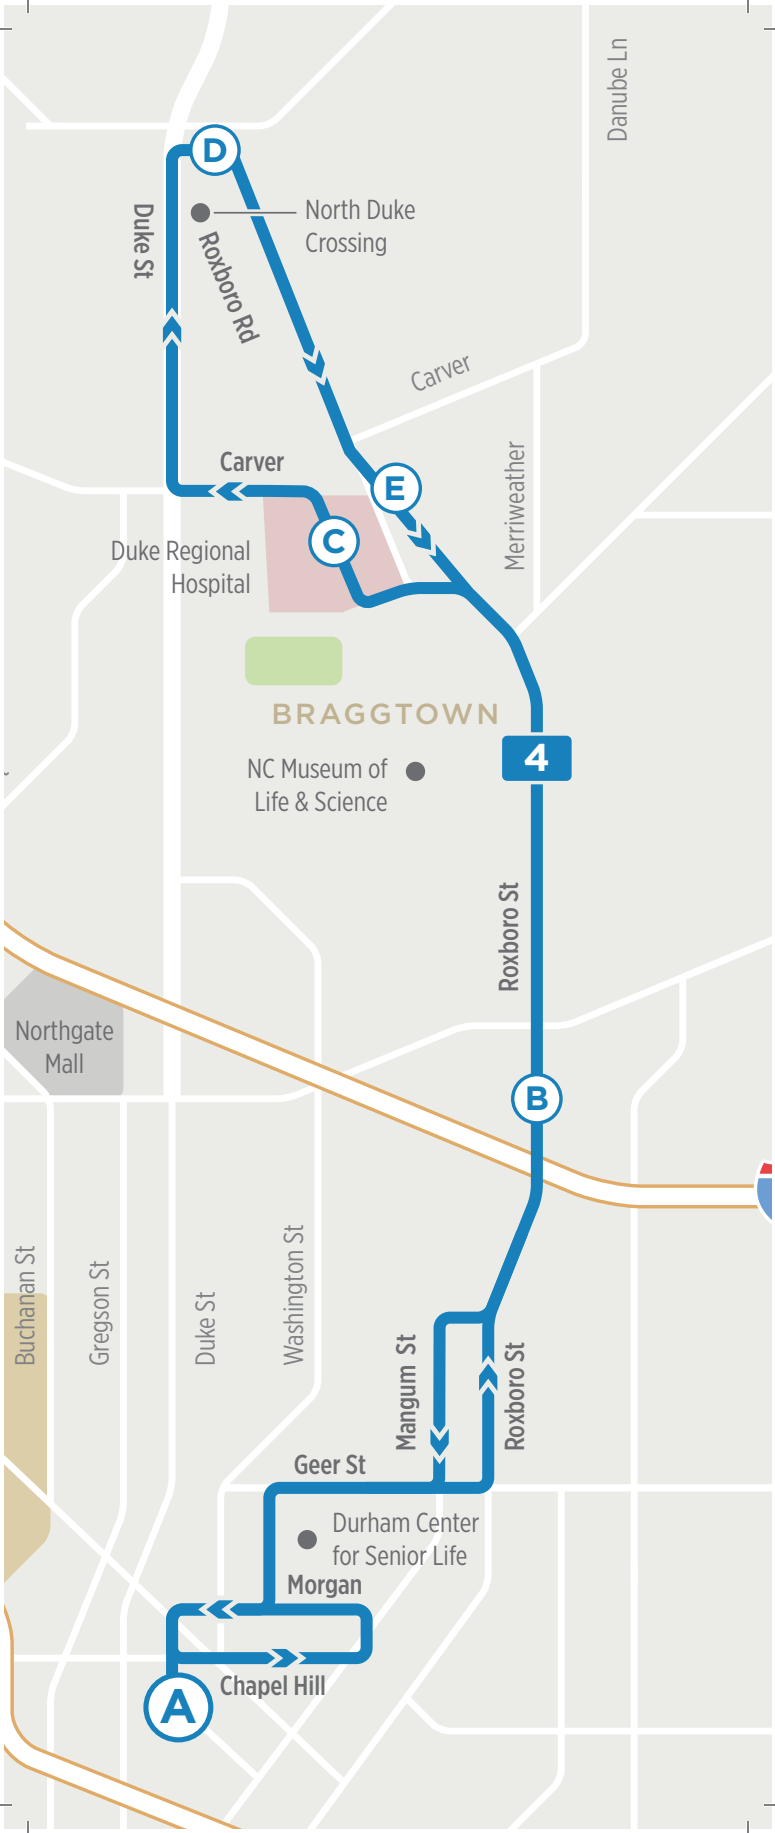

SCAN TO SIGN UP FOR SERVICE ALERTS OR
VISIT **GODURHAMTRANSIT.ORG/GODURHAM-
SERVICE-ALERTS**

Hillandale Rd

Guess Rd

Carver St

Broad St

Guess Rd

Hillandale Rd

W Club Blvd

Nor M

9th St

Broad St

Buchanan St

Main St

147

4

LEGEND

 ROUTE 4

 Time points

 Points of Interest

4

MON.-SAT.

OUTBOUND	Durham Station	Roxboro Rd at Foushee St	Duke Regional Hospital	Horton Rd at Roxboro Rd
	(A)	(B)	(C)	(D)
ID#	5774	6315	5105	5654
-	-	-	-	-
-	-	-	-	-
6:00 AM	6:14 AM	6:21 AM	6:30 AM	
6:30 AM	6:44 AM	6:51 AM	7:00 AM	
7:00 AM	7:14 AM	7:21 AM	7:30 AM	
7:30 AM	7:44 AM	7:51 AM	8:00 AM	
8:00 AM	8:14 AM	8:21 AM	8:30 AM	
8:30 AM	8:44 AM	8:51 AM	9:00 AM	
9:00 AM	9:14 AM	9:21 AM	9:30 AM	
9:30 AM	9:44 AM	9:51 AM	10:00 AM	
10:00 AM	10:14 AM	10:21 AM	10:30 AM	
10:30 AM	10:44 AM	10:51 AM	11:00 AM	
11:00 AM	11:14 AM	11:21 AM	11:30 AM	
11:30 AM	11:44 AM	11:51 AM	12:00 PM	
12:00 PM	12:14 PM	12:21 PM	12:30 PM	
12:30 PM	12:44 PM	12:51 PM	1:00 PM	
1:00 PM	1:14 PM	1:21 PM	1:30 PM	
1:30 PM	1:44 PM	1:51 PM	2:00 PM	
2:00 PM	2:14 PM	2:21 PM	2:30 PM	
2:30 PM	2:44 PM	2:51 PM	3:00 PM	
3:00 PM	3:14 PM	3:21 PM	3:30 PM	
3:30 PM	3:44 PM	3:51 PM	4:00 PM	
4:00 PM	4:14 PM	4:21 PM	4:30 PM	
4:30 PM	4:44 PM	4:51 PM	5:00 PM	
5:00 PM	5:14 PM	5:21 PM	5:30 PM	
5:30 PM	5:44 PM	5:51 PM	6:00 PM	
6:00 PM	6:14 PM	6:21 PM	6:30 PM	
6:30 PM	6:44 PM	6:51 PM	7:00 PM	
7:00 PM	7:14 PM	7:21 PM	7:30 PM	
7:30 PM	7:44 PM	7:51 PM	8:00 PM	
8:00 PM	8:14 PM	8:21 PM	8:30 PM	
8:30 PM	8:44 PM	8:51 PM	9:00 PM	
9:00 PM	9:14 PM	9:21 PM	9:30 PM	
9:30 PM	9:44 PM	9:51 PM	10:00 PM	
10:00 PM	10:14 PM	10:21 PM	10:30 PM	
10:30 PM	10:44 PM	10:51 PM	11:00 PM	
11:00 PM	11:14 PM	11:21 PM	11:30 PM	
11:30 PM	11:44 PM	11:51 PM	12:00 AM	
12:00 AM	12:14 AM	12:21 AM	12:30 AM	

DURHAM

1869
CITY OF MEDICINE

godurhamtransit.org | 919.485.RIDE (7433)