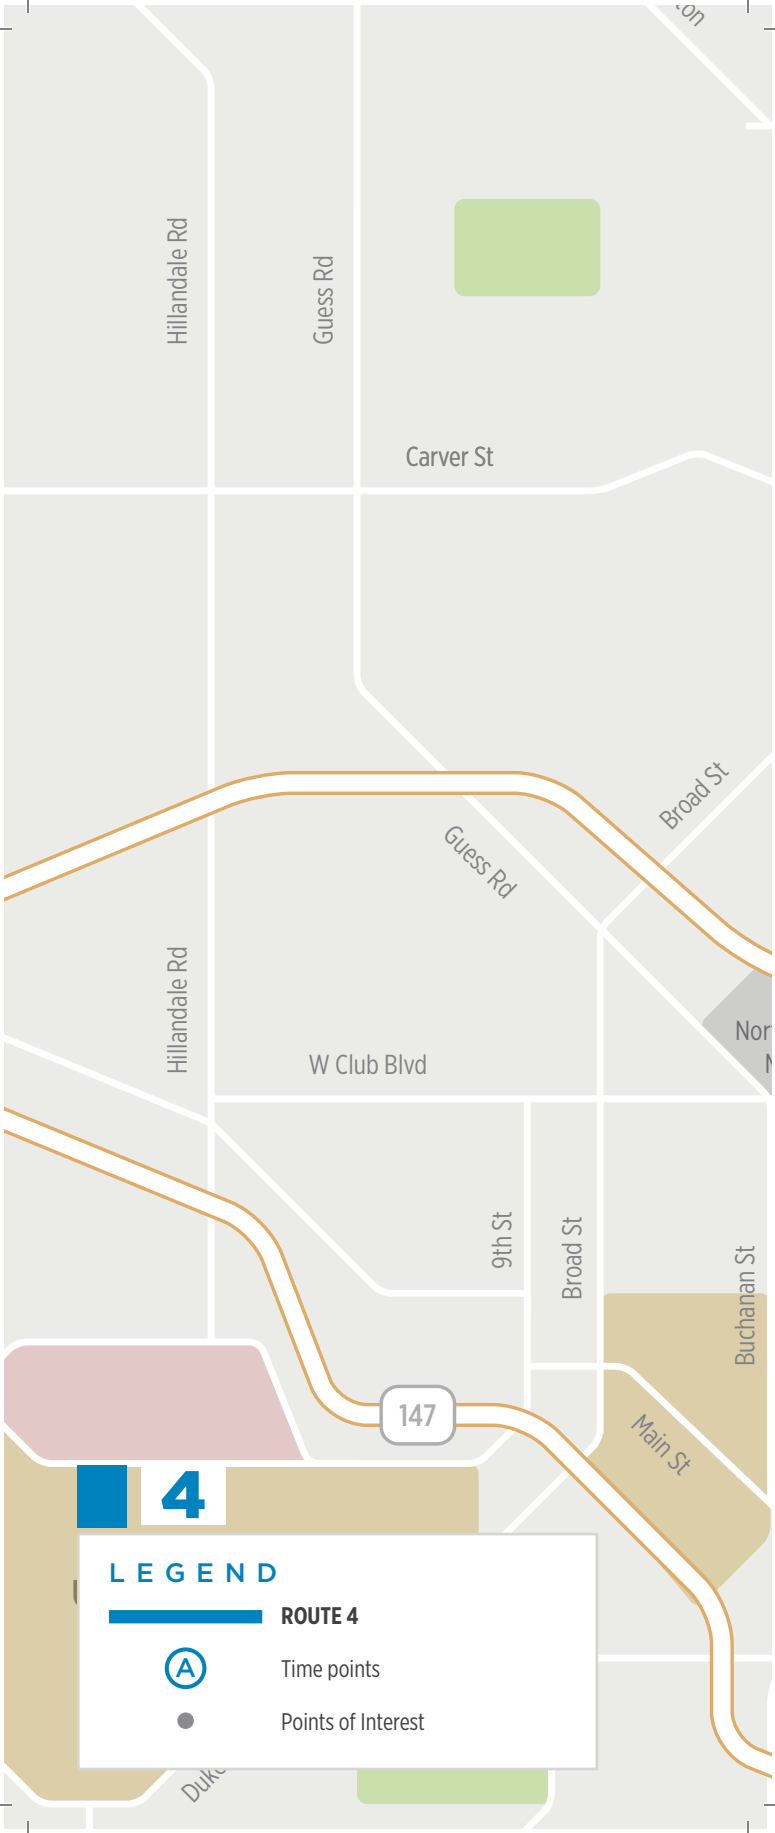

SCAN TO SIGN UP FOR SERVICE ALERTS OR
VISIT **GODURHAMTRANSIT.ORG/GODURHAM-
SERVICE-ALERTS**

Hillandale Rd

Guess Rd

Carver St

Broad St

Guess Rd

Hillandale Rd

W Club Blvd

Nor M

9th St

Broad St

Buchanan St

Main St

147

4

LEGEND

 ROUTE 4

 Time points

 Points of Interest

4

MON.-SAT.

OUTBOUND	Durham Station	Roxboro Rd at Foushee St	Duke Regional Hospital	Horton Rd at Roxboro Rd
	(A)	(B)	(C)	(D)
ID#	5774	6315	5105	5654
-	-	-	-	-
-	-	-	-	-
6:00 AM	6:14 AM	6:21 AM	6:30 AM	
6:30 AM	6:44 AM	6:51 AM	7:00 AM	
7:00 AM	7:14 AM	7:21 AM	7:30 AM	
7:30 AM	7:44 AM	7:51 AM	8:00 AM	
8:00 AM	8:14 AM	8:21 AM	8:30 AM	
8:30 AM	8:44 AM	8:51 AM	9:00 AM	
9:00 AM	9:14 AM	9:21 AM	9:30 AM	
9:30 AM	9:44 AM	9:51 AM	10:00 AM	
10:00 AM	10:14 AM	10:21 AM	10:30 AM	
10:30 AM	10:44 AM	10:51 AM	11:00 AM	
11:00 AM	11:14 AM	11:21 AM	11:30 AM	
11:30 AM	11:44 AM	11:51 AM	12:00 PM	
12:00 PM	12:14 PM	12:21 PM	12:30 PM	
12:30 PM	12:44 PM	12:51 PM	1:00 PM	
1:00 PM	1:14 PM	1:21 PM	1:30 PM	
1:30 PM	1:44 PM	1:51 PM	2:00 PM	
2:00 PM	2:14 PM	2:21 PM	2:30 PM	
2:30 PM	2:44 PM	2:51 PM	3:00 PM	
3:00 PM	3:14 PM	3:21 PM	3:30 PM	
3:30 PM	3:44 PM	3:51 PM	4:00 PM	
4:00 PM	4:14 PM	4:21 PM	4:30 PM	
4:30 PM	4:44 PM	4:51 PM	5:00 PM	
5:00 PM	5:14 PM	5:21 PM	5:30 PM	
5:30 PM	5:44 PM	5:51 PM	6:00 PM	
6:00 PM	6:14 PM	6:21 PM	6:30 PM	
6:30 PM	6:44 PM	6:51 PM	7:00 PM	
7:00 PM	7:14 PM	7:21 PM	7:30 PM	
7:30 PM	7:44 PM	7:51 PM	8:00 PM	
8:00 PM	8:14 PM	8:21 PM	8:30 PM	
8:30 PM	8:44 PM	8:51 PM	9:00 PM	
9:00 PM	9:14 PM	9:21 PM	9:30 PM	
9:30 PM	9:44 PM	9:51 PM	10:00 PM	
10:00 PM	10:14 PM	10:21 PM	10:30 PM	
10:30 PM	10:44 PM	10:51 PM	11:00 PM	
11:00 PM	11:14 PM	11:21 PM	11:30 PM	
11:30 PM	11:44 PM	11:51 PM	12:00 AM	
12:00 AM	12:14 AM	12:21 AM	12:30 AM	

DURHAM

1869
CITY OF MEDICINE

godurhamtransit.org | 919.485.RIDE (7433)