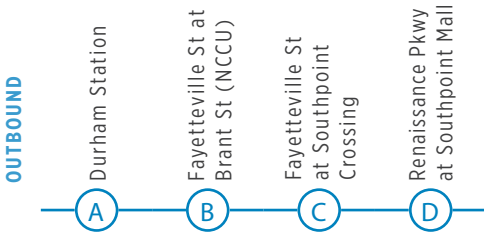

5

MON.-SAT. Continued

4:00 PM	4:09 PM	4:25 PM	4:35 PM
4:15 PM	4:24 PM	4:40 PM	4:50 PM
4:30 PM	4:39 PM	4:55 PM	5:05 PM
4:45 PM	4:54 PM	5:10 PM	5:20 PM
5:00 PM	5:09 PM	5:25 PM	5:35 PM
5:15 PM	5:24 PM	5:40 PM	5:50 PM
5:30 PM	5:39 PM	5:55 PM	6:05 PM
5:45 PM	5:54 PM	6:10 PM	6:20 PM
6:00 PM	6:09 PM	6:25 PM	6:35 PM
6:30 PM	6:39 PM	6:55 PM	7:05 PM
7:00 PM	7:09 PM	7:25 PM	7:35 PM
7:30 PM	7:39 PM	7:55 PM	8:05 PM
8:00 PM	8:09 PM	8:25 PM	8:35 PM
8:30 PM	8:39 PM	8:55 PM	9:05 PM
9:00 PM	9:09 PM	9:25 PM	9:35 PM
9:30 PM	9:39 PM	9:55 PM	10:05 PM
10:00 PM	10:09 PM	10:25 PM	10:35 PM
10:30 PM	10:39 PM	10:55 PM	11:05 PM
11:00 PM	11:09 PM	11:25 PM	11:35 PM
11:30 PM	11:39 PM	11:55 PM	12:05 AM
12:00 AM	12:09 AM	12:25 AM	12:35 AM
11:30 PM	11:39 PM	11:55 PM	12:05 AM
12:00 AM	12:09 AM	12:25 AM	12:35 AM