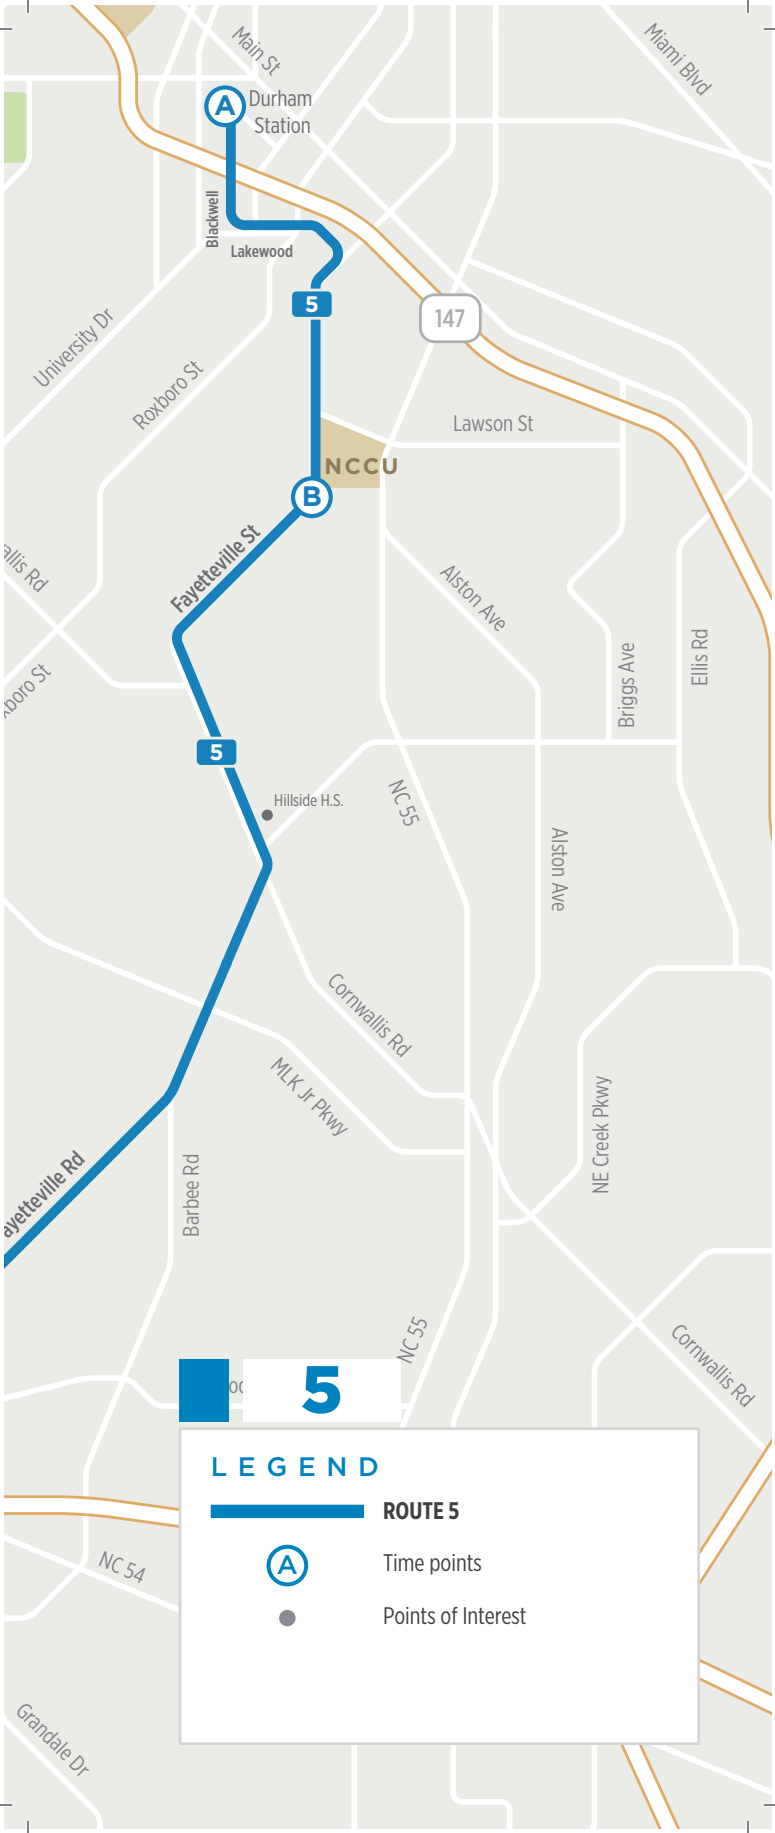

MLK Jr Pkwy

Roxboro St

Woodcroft Pkwy

Fayetteville

Jordan H.S.

Woodcroft Shopping Ctr.

NC 54

Southpoint Crossing

D

C

5

OC **5**

LEGEND

-  **ROUTE 5**
-  Time points
-  Points of Interest

5

MON.-SAT.

FAYETTEVILLE ST. | NCCU | THE STREETS AT SOUTHPOINT

INBOUND	Renaissance Pkwy at Southpoint Mall	Fayetteville St at Crooked Creek Pkwy	Fayetteville St at Burlington Ave. (NB)	Durham Station
	D	C	B	A
ID#	1406	5793	5224	5774
-	5:25 AM	5:41 AM	5:55 AM	
-	5:55 AM	6:11 AM	6:25 AM	
-	6:25 AM	6:41 AM	6:55 AM	
6:35 AM	6:40 AM	6:56 AM	7:10 AM	
6:50 AM	6:55 AM	7:11 AM	7:25 AM	
7:05 AM	7:10 AM	7:26 AM	7:40 AM	
7:20 AM	7:25 AM	7:41 AM	7:55 AM	
7:35 AM	7:40 AM	7:56 AM	8:10 AM	
7:50 AM	7:55 AM	8:11 AM	8:25 AM	
8:05 AM	8:10 AM	8:26 AM	8:40 AM	
8:20 AM	8:25 AM	8:41 AM	8:55 AM	
8:35 AM	8:40 AM	8:56 AM	9:10 AM	
8:50 AM	8:55 AM	9:11 AM	9:25 AM	
9:05 AM	9:10 AM	9:26 AM	9:40 AM	
9:20 AM	9:25 AM	9:41 AM	9:55 AM	
9:35 AM	9:40 AM	9:56 AM	10:10 AM	
9:50 AM	9:55 AM	10:11 AM	10:25 AM	
10:05 AM	10:10 AM	10:26 AM	10:40 AM	
10:20 AM	10:25 AM	10:41 AM	10:55 AM	
10:35 AM	10:40 AM	10:56 AM	11:10 AM	
10:50 AM	10:55 AM	11:11 AM	11:25 AM	
11:05 AM	11:10 AM	11:26 AM	11:40 AM	
11:20 AM	11:25 AM	11:41 AM	11:55 AM	
11:35 AM	11:40 AM	11:56 AM	12:10 PM	
11:50 AM	11:55 AM	12:11 PM	12:25 PM	
12:05 PM	12:10 PM	12:26 PM	12:40 PM	
12:20 PM	12:25 PM	12:41 PM	12:55 PM	
12:35 PM	12:40 PM	12:56 PM	1:10 PM	
12:50 PM	12:55 PM	1:11 PM	1:25 PM	
1:05 PM	1:10 PM	1:26 PM	1:40 PM	
1:20 PM	1:25 PM	1:41 PM	1:55 PM	
1:35 PM	1:40 PM	1:56 PM	2:10 PM	
1:50 PM	1:55 PM	2:11 PM	2:25 PM	
2:05 PM	2:10 PM	2:26 PM	2:40 PM	
2:20 PM	2:25 PM	2:41 PM	2:55 PM	
2:35 PM	2:40 PM	2:56 PM	3:10 PM	
2:50 PM	2:55 PM	3:11 PM	3:25 PM	
3:05 PM	3:10 PM	3:26 PM	3:40 PM	
3:20 PM	3:25 PM	3:41 PM	3:55 PM	
3:35 PM	3:40 PM	3:56 PM	4:10 PM	
3:50 PM	3:55 PM	4:11 PM	4:25 PM	

DURHAM

1869

CITY OF MEDICINE

godurhamtransit.org | 919.485.RIDE (7433)