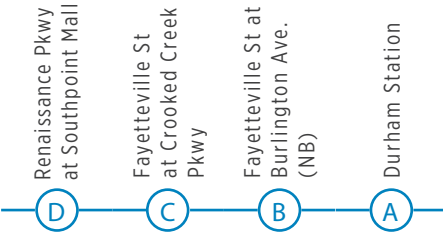

FAYETTEVILLE ST. | NCCU | THE STREETS AT SOUTHPOINT

INBOUND

4:05 PM	4:10 PM	4:26 PM	4:40 PM
4:20 PM	4:25 PM	4:41 PM	4:55 PM
4:35 PM	4:40 PM	4:56 PM	5:10 PM
4:50 PM	4:55 PM	5:11 PM	5:25 PM
5:05 PM	5:10 PM	5:26 PM	5:40 PM
5:20 PM	5:25 PM	5:41 PM	5:55 PM
5:50 PM	5:55 PM	6:11 PM	6:25 PM
6:20 PM	6:28 PM	6:44 PM	6:55 PM
6:50 PM	6:58 PM	7:14 PM	7:25 PM
7:20 PM	7:28 PM	7:44 PM	7:55 PM
7:50 PM	7:58 PM	8:14 PM	8:25 PM
8:20 PM	8:28 PM	8:44 PM	8:55 PM
8:50 PM	8:58 PM	9:14 PM	9:25 PM
9:20 PM	9:28 PM	9:44 PM	9:55 PM
9:50 PM	9:58 PM	10:14 PM	10:25 PM
10:20 PM	10:28 PM	10:44 PM	10:55 PM
10:50 PM	10:58 PM	11:14 PM	11:25 PM
11:20 PM	11:28 PM	11:44 PM	11:55 PM
10:50 PM	10:58 PM	11:14 PM	11:25 PM
11:20 PM	11:28 PM	11:44 PM	11:55 PM
-	-	-	-
-	-	-	-
-	-	-	-