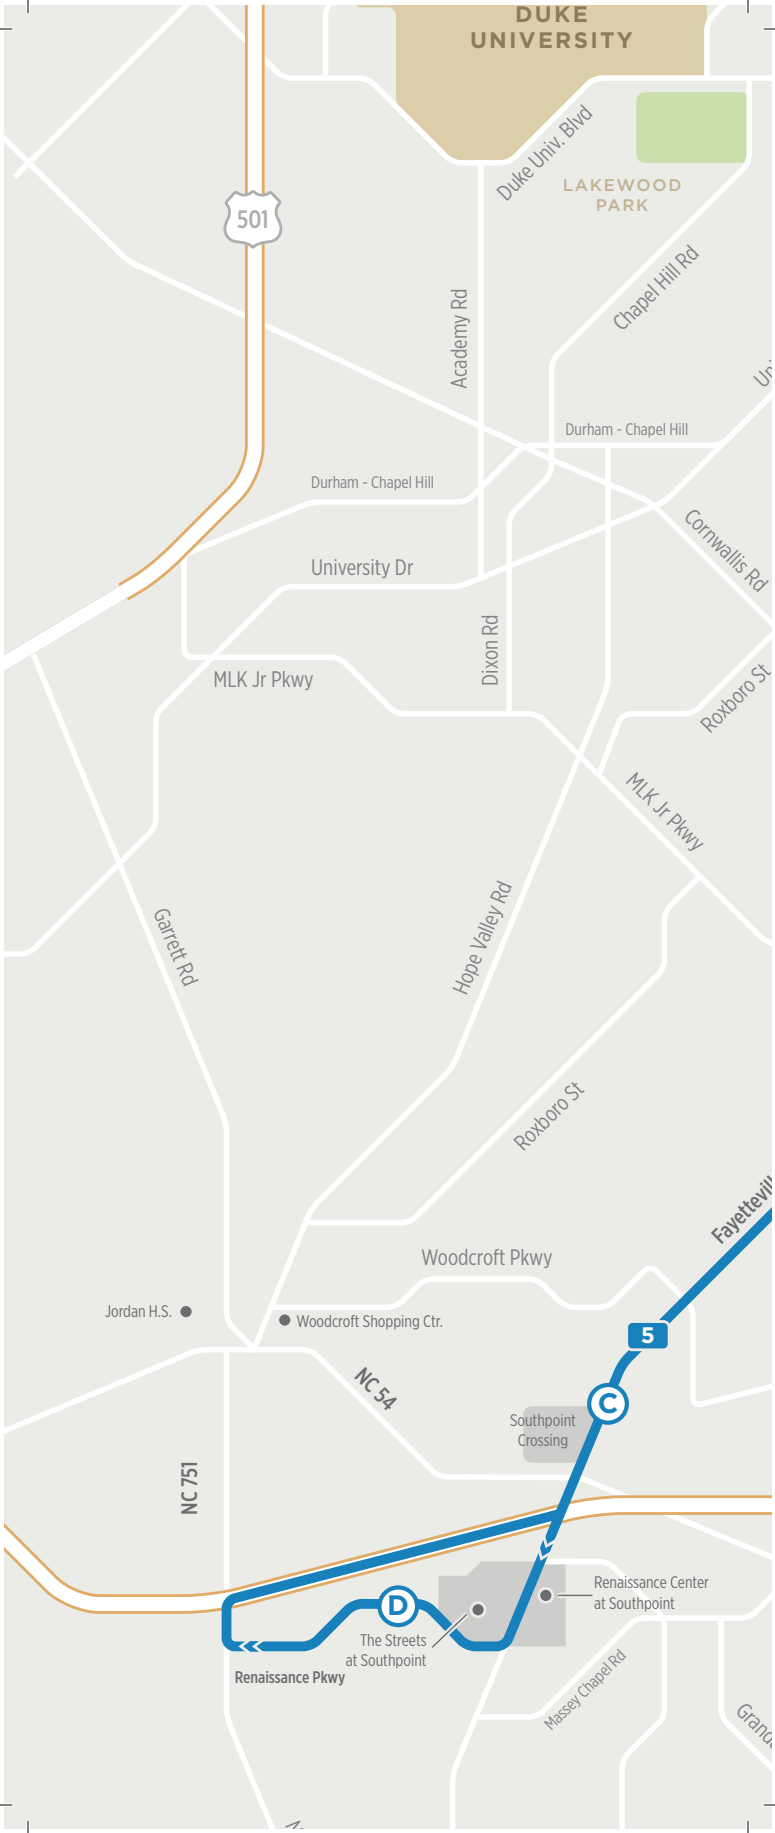

DUKE UNIVERSITY

501

LAKEWOOD PARK

Duke Univ. Blvd

Chapel Hill Rd

Academy Rd

Durham - Chapel Hill

Durham - Chapel Hill

University Dr

Cornwallis Rd

MLK Jr Pkwy

Dixon Rd

Roxboro St

Garrett Rd

Hope Valley Rd

MLK Jr Pkwy

Roxboro St

Woodcroft Pkwy

Fayetteville

Jordan H.S.

Woodcroft Shopping Ctr.

NC 54

Southpoint Crossing

NC 751

C

5

The Streets at Southpoint

Renaissance Center at Southpoint

Renaissance Pkwy

Massey Chapel Rd

Grand

D

C

5