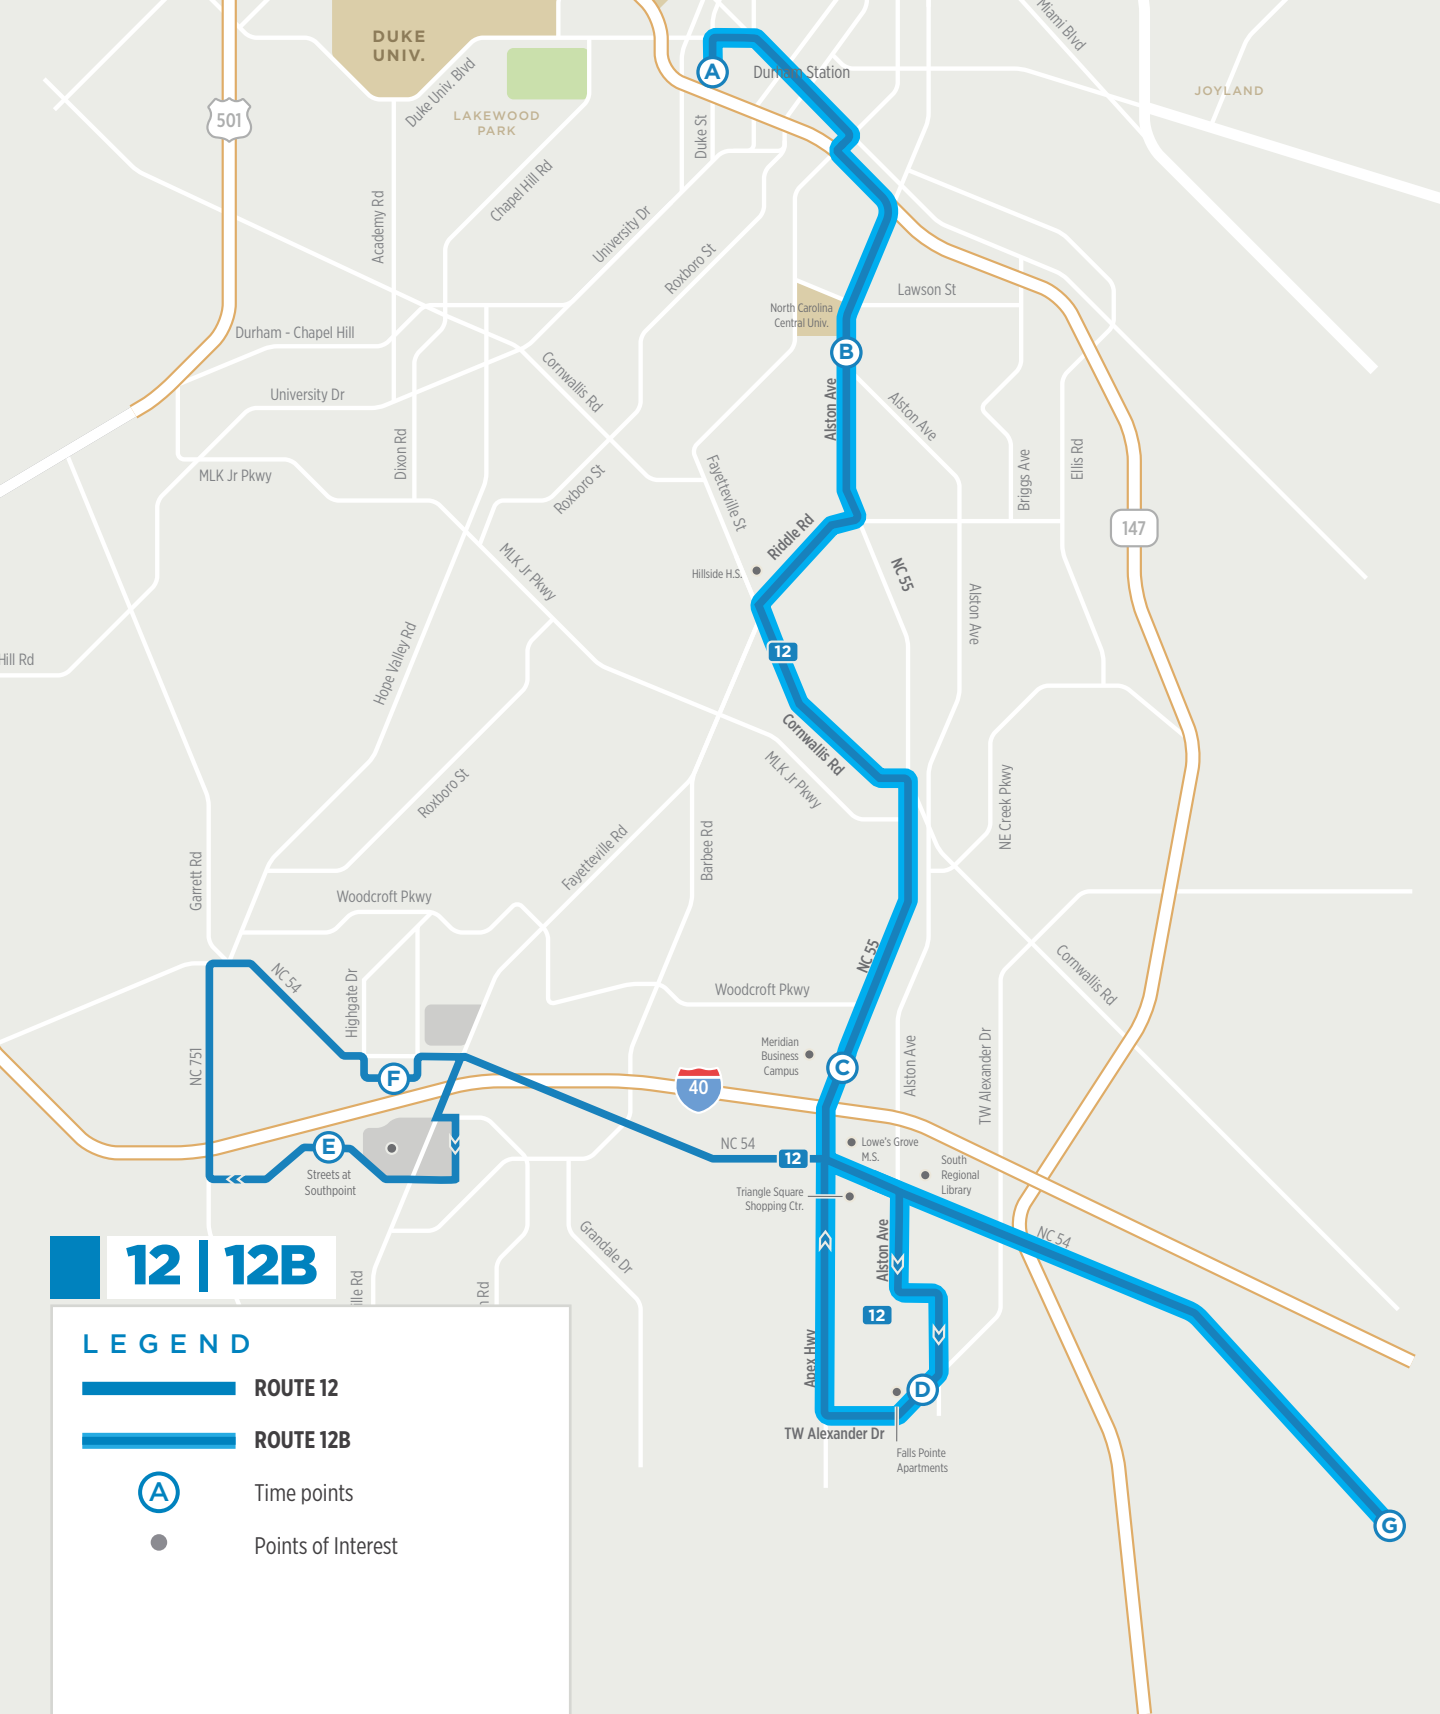

# TEMPORARY

EFFECTIVE OCT. 29th

**THESE SCHEDULES APPLY TO MON-SAT SERVICE ONLY.  
SUNDAY AND HOLIDAY SERVICE IS NOT AFFECTED.**

## LEGEND

**ROUTE 12**

**ROUTE 12B**

**(A)** Time points

● Points of Interest

DUKE UNIV.

501

A

# 12B

MON. - FRI.

E. MAIN | NCCU | REGIONAL TRANSIT CENTER

**OUTBOUND**

	Durham Station	E Main St at Stokes Ave (EB)	NC 55 at Meridian Pkwy (SB)	S Alston Ave at Falls Pointe Apts (SB)	Regional Transit Center (RTC)
	<b>A</b>	<b>B</b>	<b>D</b>	<b>E</b>	<b>G</b>
ID#	5774	6491	5552	6277	1000
-	-	-	-	-	-
-	-	-	-	-	-
6:30 AM	6:40 AM	6:55 AM	7:05 AM	7:25 AM	
7:30 AM	7:40 AM	7:55 AM	8:05 AM	8:25 AM	
8:30 AM	8:40 AM	8:55 AM	9:05 AM	9:25 AM	
9:30 AM	9:40 AM	9:55 AM	10:05 AM	10:25 AM	
10:30 AM	10:40 AM	10:55 AM	11:05 AM	11:25 AM	
11:30 AM	11:40 AM	11:55 AM	12:05 PM	12:25 PM	
12:30 PM	12:40 PM	12:55 PM	1:05 PM	1:25 PM	
1:30 PM	1:40 PM	1:55 PM	2:05 PM	2:25 PM	
2:30 PM	2:40 PM	2:55 PM	3:05 PM	3:25 PM	
3:30 PM	3:40 PM	3:55 PM	4:05 PM	4:25 PM	
4:30 PM	4:40 PM	4:55 PM	5:05 PM	5:25 PM	
5:30 PM	5:40 PM	5:55 PM	6:05 PM	6:25 PM	
6:30 PM	6:40 PM	6:55 PM	7:05 PM	-	