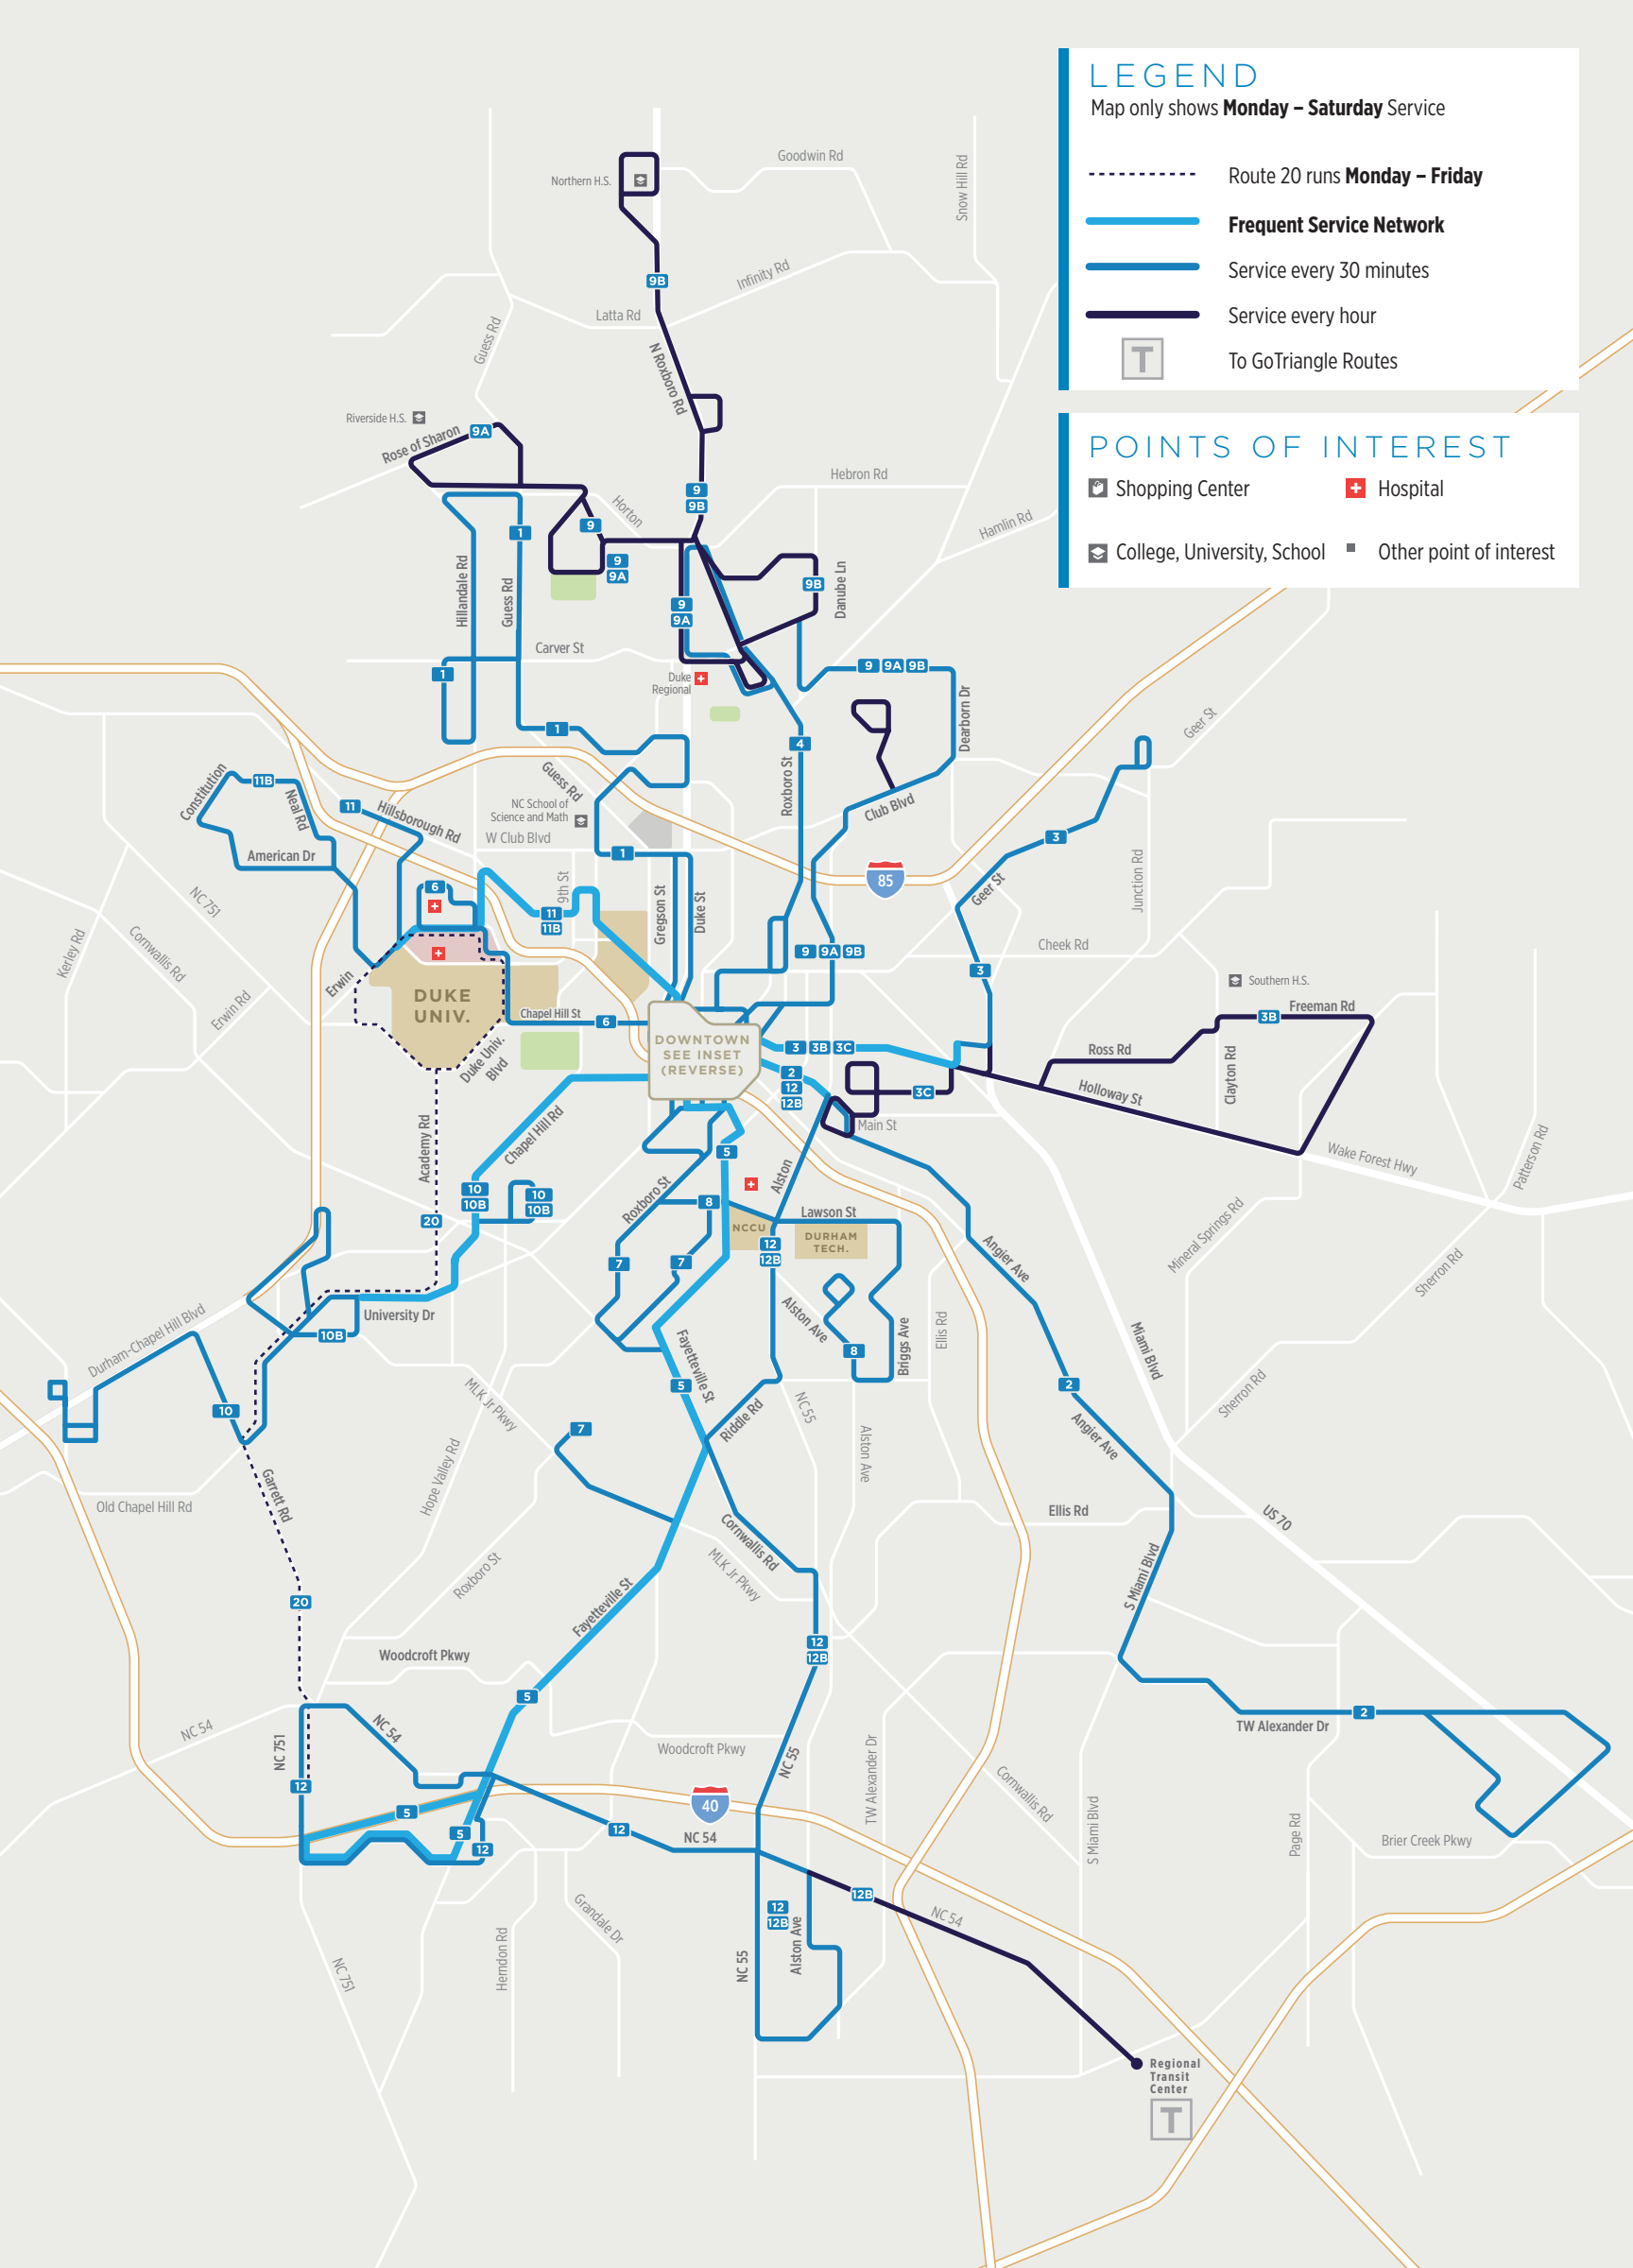

# LEGEND

Map only shows **Monday – Saturday** Service

- Route 20 runs **Monday – Friday**
- Thick Blue Line** Frequent Service Network
- Medium Blue Line** Service every 30 minutes
- Thin Blue Line** Service every hour
- T** To GoTriangle Routes

# POINTS OF INTEREST

- Shopping Center
- Hospital
- College, University, School
- Other point of interest

DUKE UNIVERSITY  
EAST CAMPUS