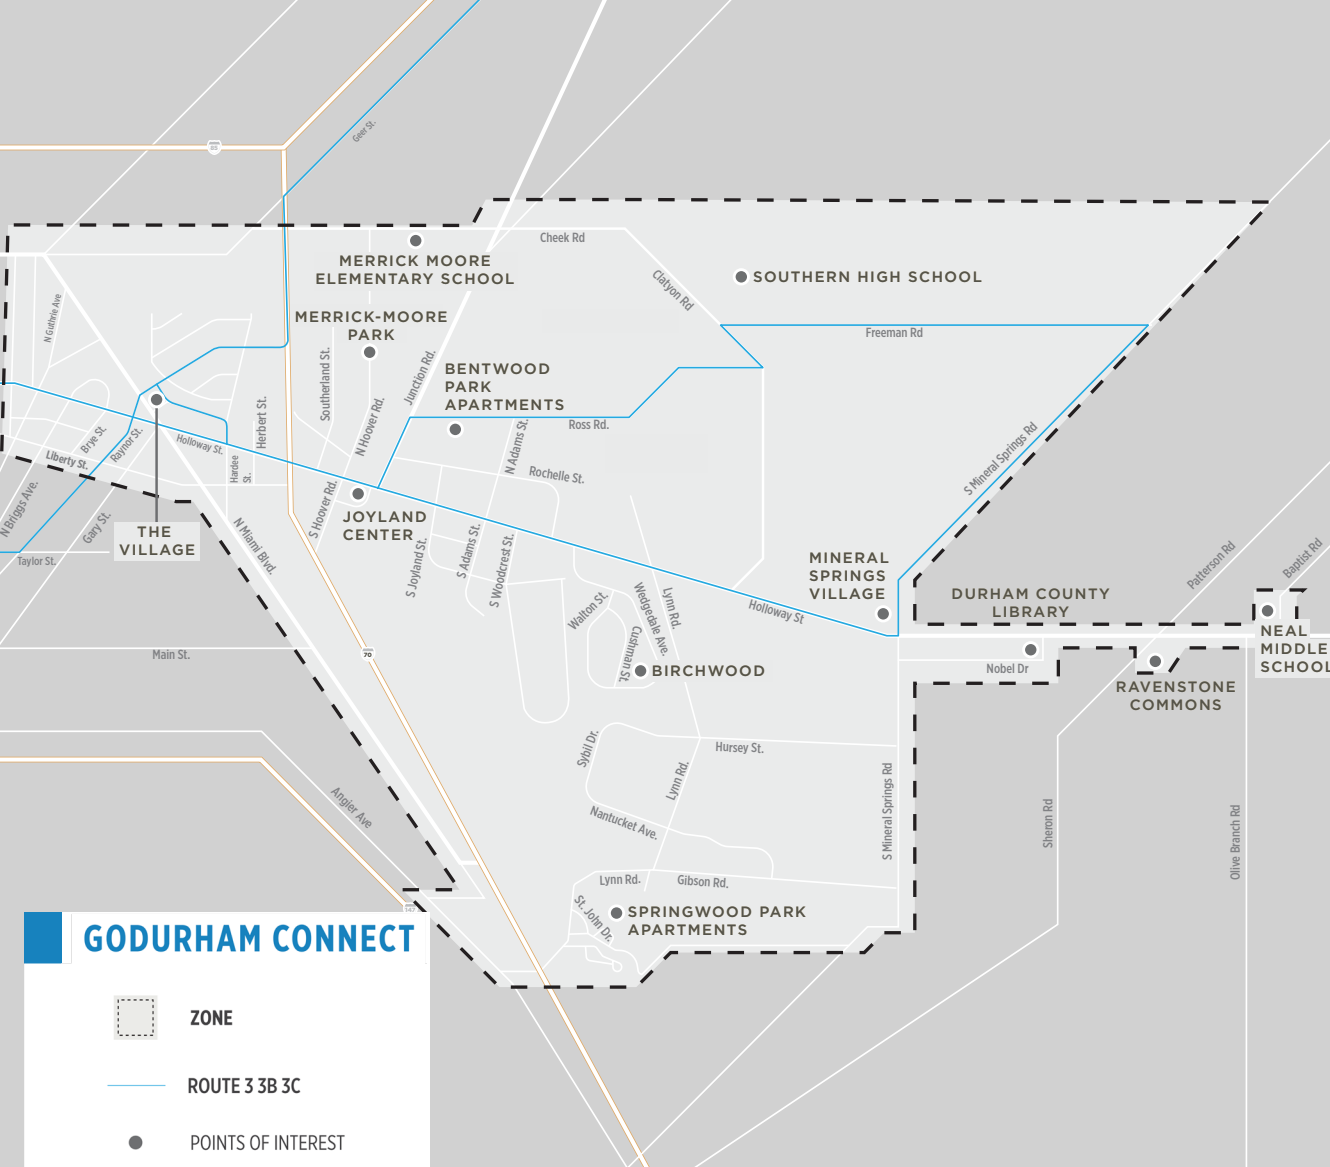

## GoDurham Connect Service Area

Eastern and Northern zones. All rides must end within the zone where the trip began. Rides outside and between zones are prohibited.

The GoDurham Connect pilot is funded through the Durham Transit Plan.

# GoDurham CONNECT PILOT

EASTERN DURHAM  
NORTHERN DURHAM

*\* All minors 17 and under must be accompanied by an adult.*

Effective : October 2022

[godurhamtransit.org/connect](http://godurhamtransit.org/connect)  
**919.485.RIDE (7433)**

## Eastern Durham

All rides must end within the zone where the trip began. Rides outside and between zones are prohibited.

The zone includes the Village, Southern High School, Merrick Moore Elementary School, Neal Middle School, Durham County Library - East Regional Branch, Ravenstone Commons, Joyland Center, Mineral Springs Village, Bentwood Park Apartments, Springwood Park Apartments.

## Northern Durham

All rides must end within the zone where the trip began. Rides outside and between zones are prohibited.

The zone includes, but not limited to the following destinations: Duke Regional Hospital, Bragtown, Preiss-Steele Place, Carver Creek Apartments, North Duke Crossing, Cross Creek Shopping Center, Northern High School, Riverside High School, Durham Tech - Northern Durham Center, Treyburn Corporate Park, Edison Johnson Aquatics Center, Museum of Life and Science.