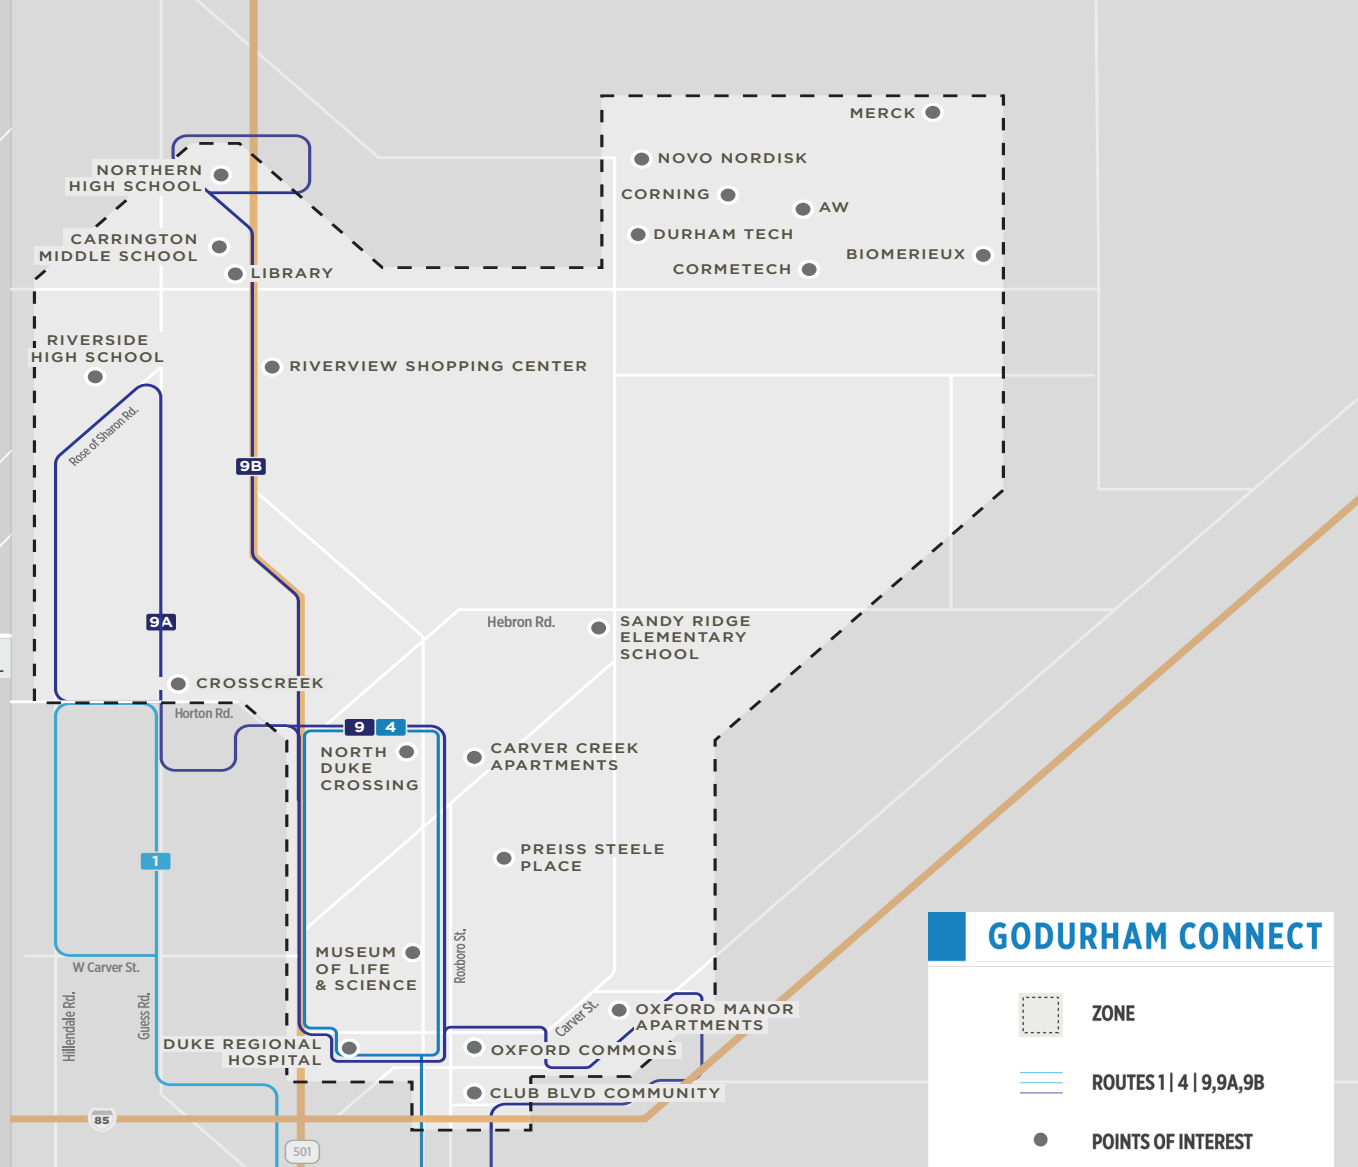

## GoDurham Connect Service Area

Eastern and Northern zones. All rides must end within the zone where the trip began. Rides outside and between zones are prohibited.

The GoDurham Connect pilot is funded through the Durham Transit Plan.

# GoDurham CONNECT PILOT

EASTERN DURHAM  
NORTHERN DURHAM

*\* All minors 17 and under must be accompanied by an adult.*

Effective : October 2022

[godurhamtransit.org/connect](http://godurhamtransit.org/connect)  
**919.485.RIDE (7433)**

## Eastern Durham

All rides must end within the zone where the trip began. Rides outside and between zones are prohibited.

The zone includes the Village, Southern High School, Merrick Moore Elementary School, Neal Middle School, Durham County Library - East Regional Branch, Ravenstone Commons, Joyland Center, Mineral Springs Village, Bentwood Park Apartments, Springwood Park Apartments.

## Northern Durham

All rides must end within the zone where the trip began. Rides outside and between zones are prohibited.

The zone includes, but not limited to the following destinations: Duke Regional Hospital, Bragtown, Preiss-Steele Place, Carver Creek Apartments, North Duke Crossing, Cross Creek Shopping Center, Northern High School, Riverside High School, Durham Tech - Northern Durham Center, Treyburn Corporate Park, Edison Johnson Aquatics Center, Museum of Life and Science.