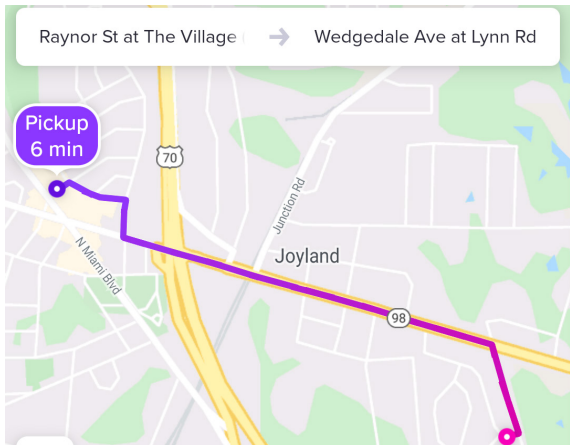

## Using the Lyft app:

Download the Lyft app.

Sign in to your existing Lyft account or create a Lyft account.

Tap the three horizontal lines in the upper left corner (commonly referred to as the hamburger menu) and click "Payment" then "Add Lyft Pass".

Enter the code: **GDCONNECT2** for Eastern Durham trips and **GDCONNECT3** for Northern Durham trips, Subsidy will be applied to any eligible ride. You will need to enter this code only once and not each time you request a ride. Promo codes are only valid for Lyft Standard (recommended) rides.

## What is GoDurham Connect?

GoDurham Connect is a pilot program operated by Lyft, that allows riders to take a ride (up to \$25) to your homes, bus stops, shopping centers, schools, libraries, and more! GoDurham Connect provides connections to the frequent bus network at the Village with routes 3, 3B, and 3C, as well as additional connections to routes 1, 4, 9, 9A, and 9B in Northern Durham.