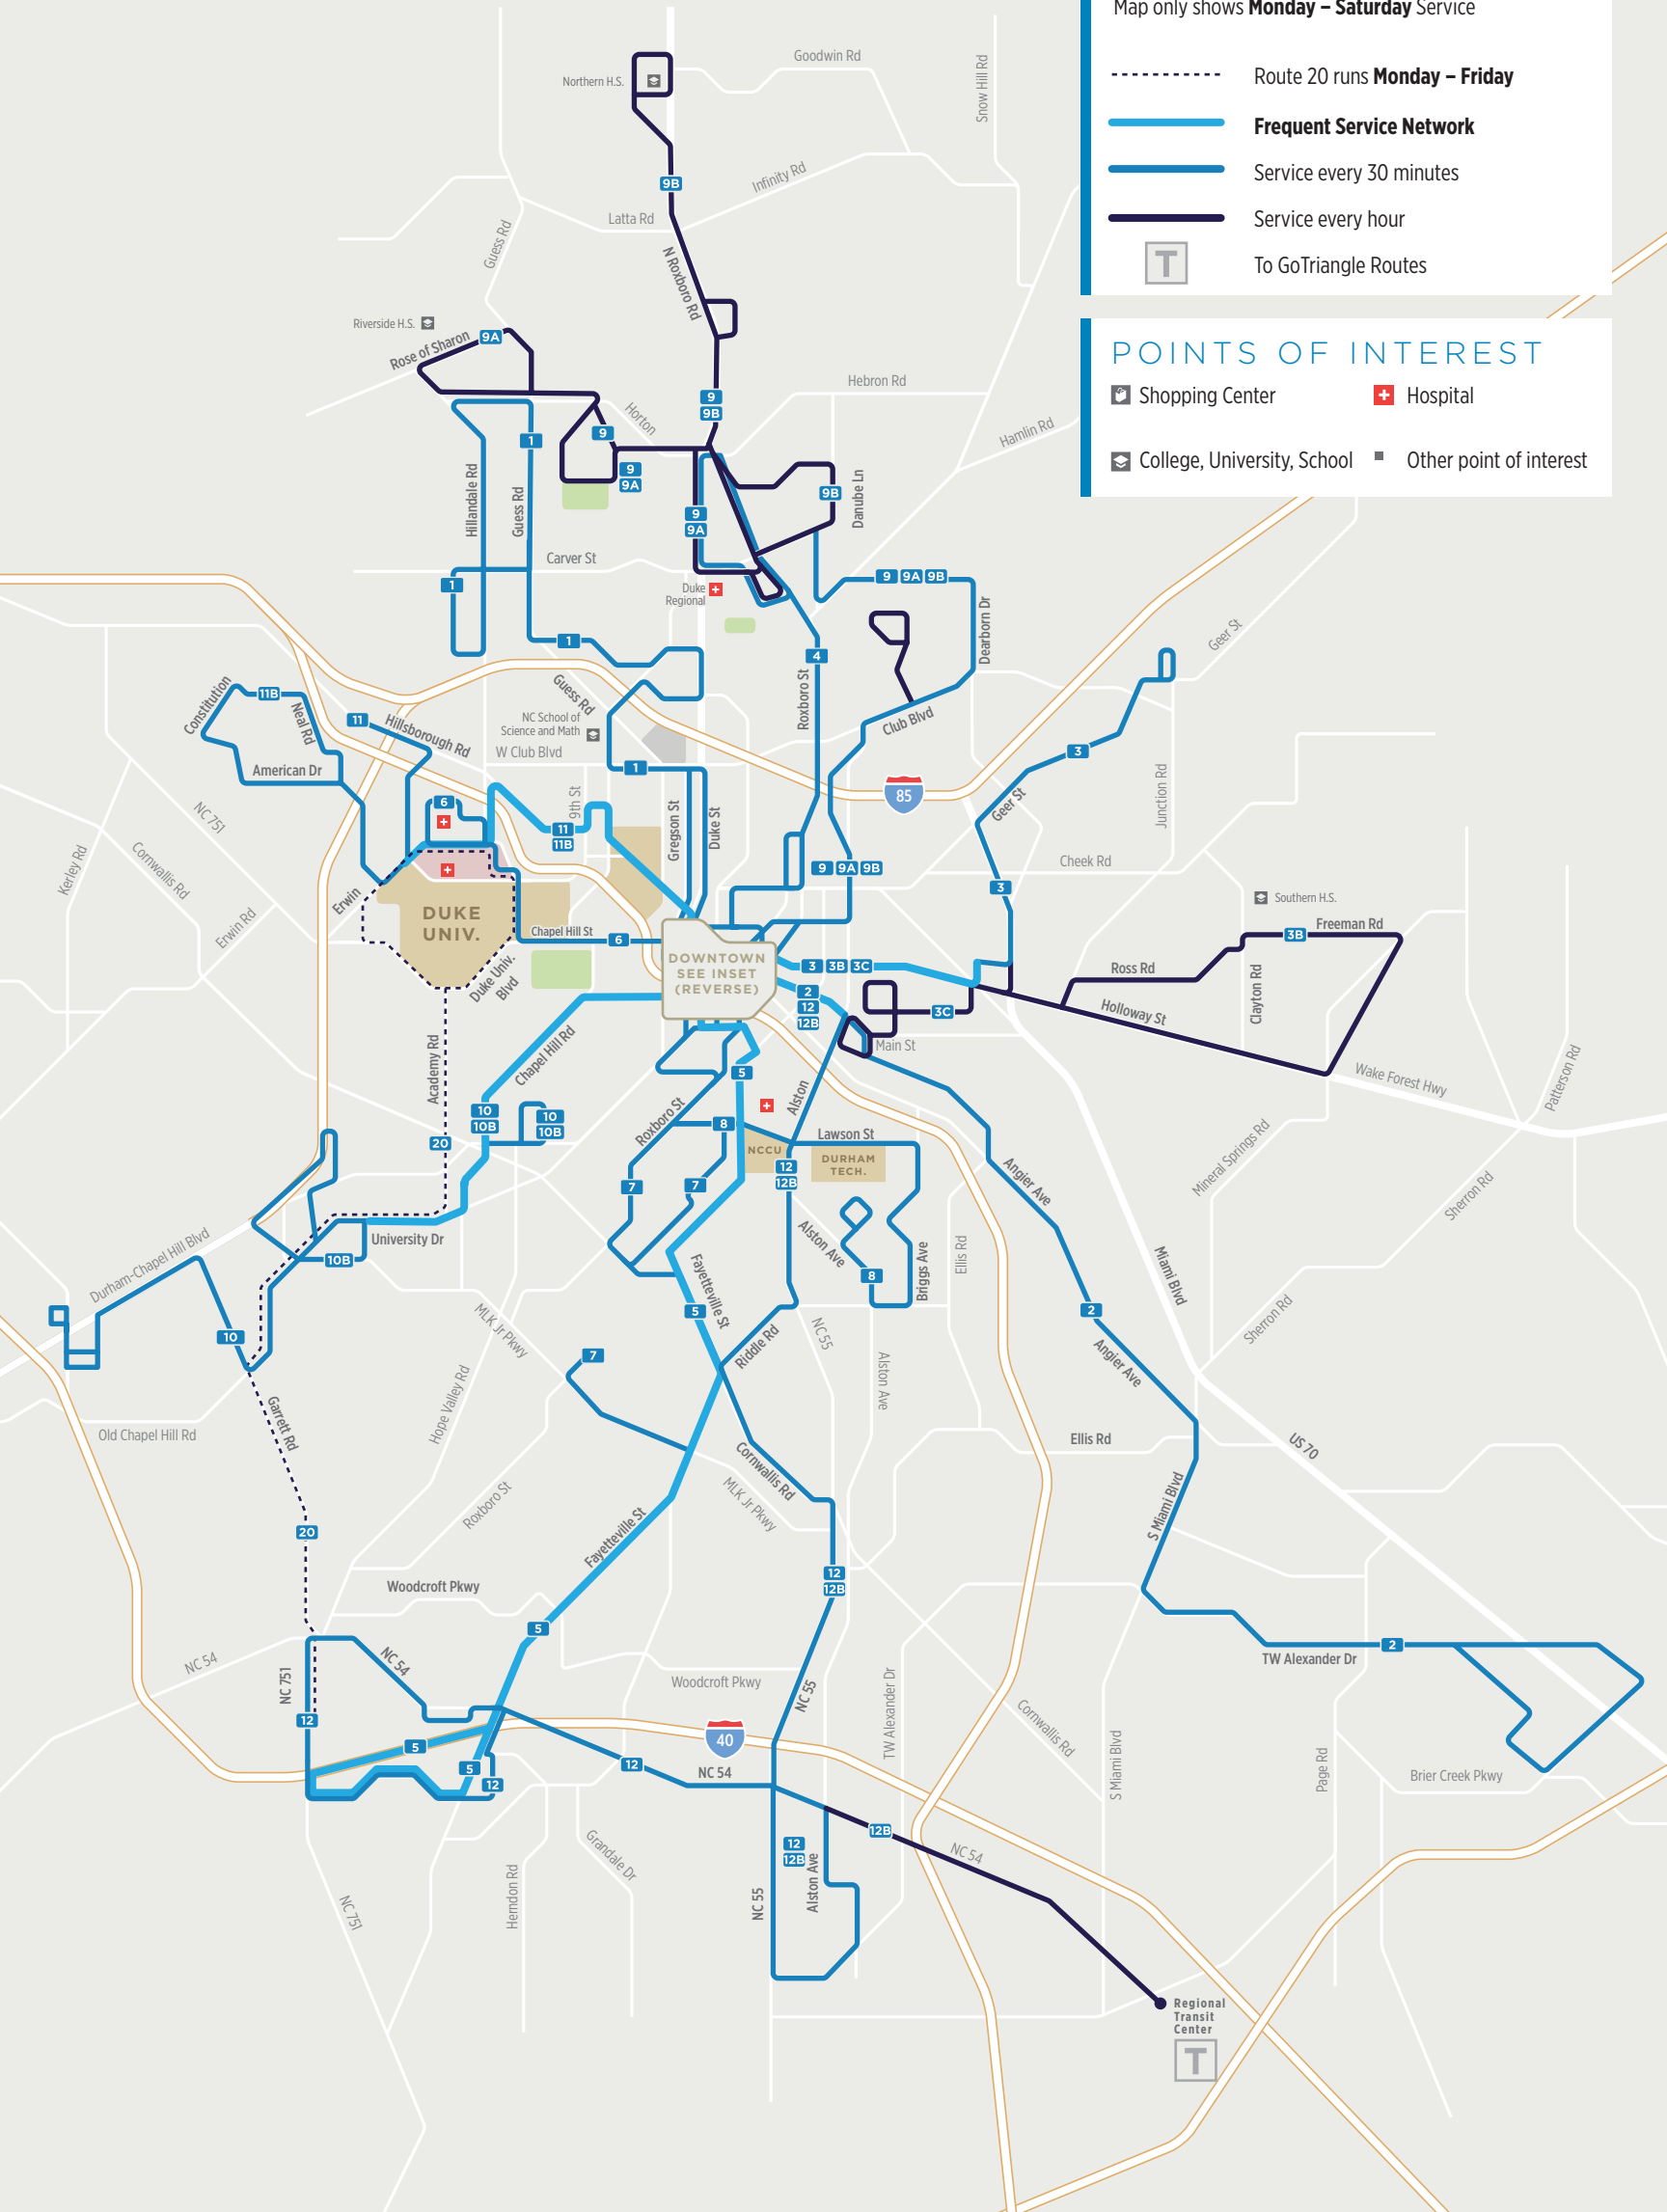

LEGEND

Map only shows **Monday – Saturday** Service

- Route 20 runs **Monday – Friday**
- Frequent Service Network**
- Service every 30 minutes
- Service every hour
- To GoTriangle Routes

POINTS OF INTEREST

- Shopping Center
- Hospital
- College, University, School
- Other point of interest

DUKE UNIVERSITY
EAST CAMPUS