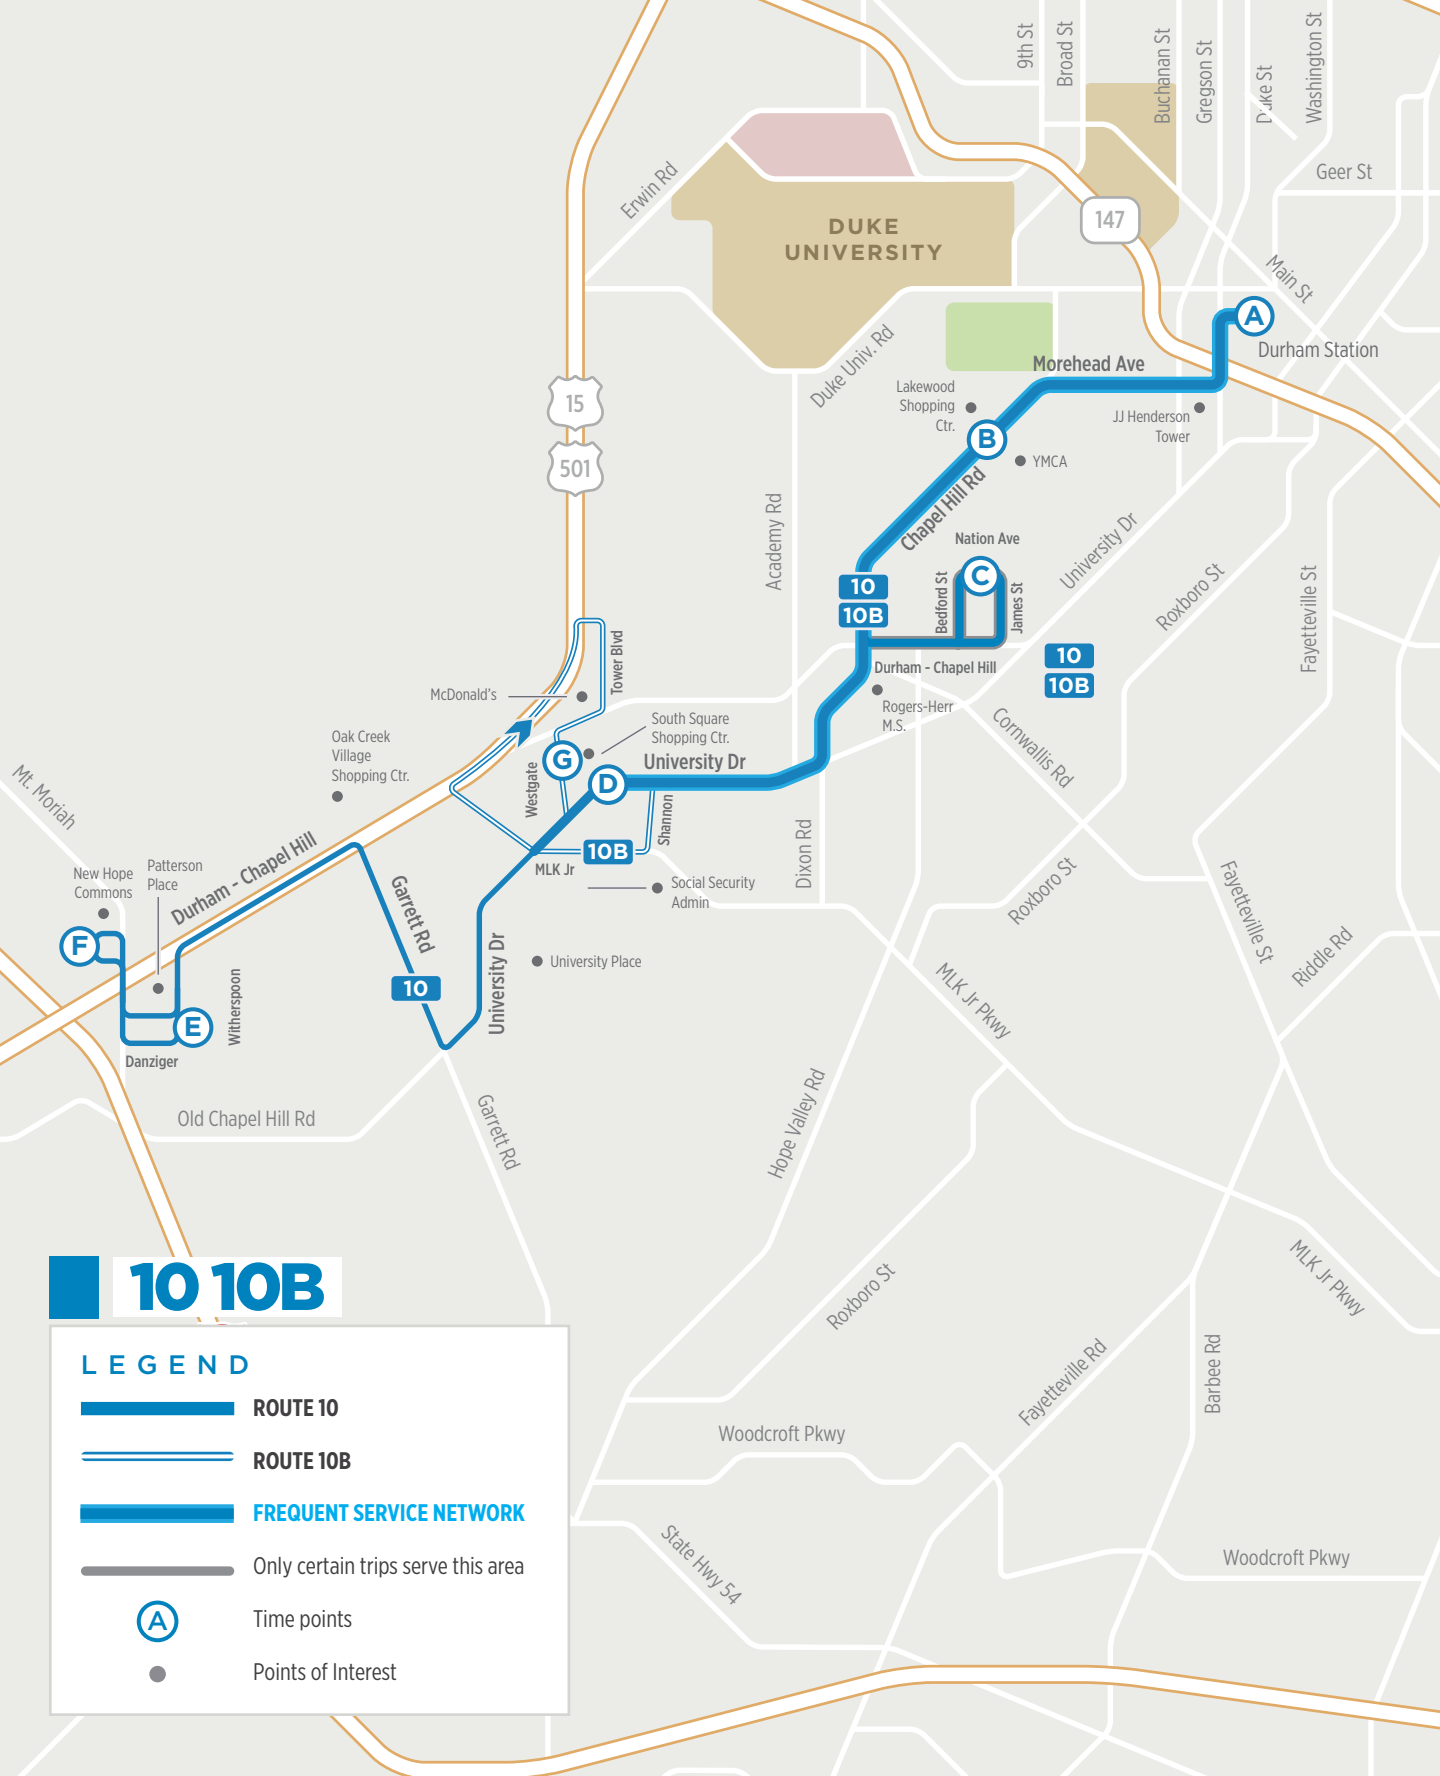

10 10B

LEGEND

ROUTE 10

ROUTE 10B

FREQUENT SERVICE NETWORK

Only certain trips serve this area

Time points

Points of Interest