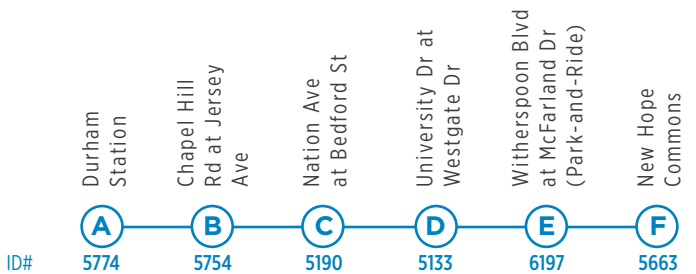

TEMPORARY

**THESE SCHEDULES APPLY TO MON-SAT SERVICE ONLY.
SUNDAY AND HOLIDAY SERVICE IS NOT AFFECTED.**

Route 10

BOLD: These Route 10 trips begin at stop #6620 - Garrett Rd at Durham-Chapel Hill Blvd at 5:25 AM and 5:55 AM, serving all stops along the way

Time points

Points of Interest

OUTBOUND

	A Durham Station	B Chapel Hill Rd at Jersey Ave	C Nation Ave at Bedford St	D University Dr at Westgate Dr	E Witherspoon Blvd at McFarland Dr (Park-and-Ride)	F New Hope Commons
ID#	5774	5754	5190	5133	6197	5663
-	-	-	-	-	-	-
7:00 AM	7:09 AM	7:14 AM	7:23 AM	7:38 AM	7:44 AM	
7:30 AM	7:39 AM	-	7:50 AM	8:05 AM	8:11 AM	
8:00 AM	8:09 AM	8:14 AM	8:23 AM	8:38 AM	8:44 AM	
8:30 AM	8:39 AM	-	8:50 AM	9:05 AM	9:11 AM	
9:00 AM	9:09 AM	9:14 AM	9:23 AM	9:38 AM	9:44 AM	
9:30 AM	9:39 AM	-	9:50 AM	10:05 AM	10:11 AM	
10:00 AM	10:09 AM	10:14 AM	10:23 AM	10:38 AM	10:44 AM	
10:30 AM	10:39 AM	-	10:50 AM	11:05 AM	11:11 AM	
11:00 AM	11:09 AM	11:14 AM	11:23 AM	11:38 AM	11:44 AM	
11:30 AM	11:39 AM	-	11:50 AM	12:05 PM	12:11 PM	
12:00 PM	12:09 PM	12:14 PM	12:23 PM	12:38 PM	12:44 PM	
12:30 PM	12:39 PM	-	12:50 PM	1:05 PM	1:11 PM	
1:00 PM	1:09 PM	1:14 PM	1:23 PM	1:38 PM	1:44 PM	
1:30 PM	1:39 PM	-	1:50 PM	2:05 PM	2:11 PM	
2:00 PM	2:09 PM	2:14 PM	2:23 PM	2:38 PM	2:44 PM	
2:30 PM	2:39 PM	-	2:50 PM	3:05 PM	3:11 PM	
3:00 PM	3:09 PM	3:14 PM	3:23 PM	3:38 PM	3:44 PM	
3:30 PM	3:39 PM	-	3:50 PM	4:05 PM	4:11 PM	
4:00 PM	4:09 PM	4:14 PM	4:23 PM	4:38 PM	4:44 PM	
4:30 PM	4:39 PM	-	4:50 PM	5:05 PM	5:11 PM	
5:00 PM	5:09 PM	5:14 PM	5:23 PM	5:38 PM	5:44 PM	
5:30 PM	5:39 PM	-	5:50 PM	6:05 PM	6:11 PM	
6:00 PM	6:09 PM	6:14 PM	6:23 PM	6:38 PM	6:44 PM	
6:30 PM	6:39 PM	-	6:50 PM	7:05 PM	7:11 PM	
7:00 PM	7:09 PM	7:14 PM	7:23 PM	7:38 PM	7:44 PM	
7:30 PM	7:39 PM	-	7:50 PM	8:05 PM	8:11 PM	
8:00 PM	8:09 PM	8:14 PM	8:23 PM	8:38 PM	8:44 PM	
8:30 PM	8:39 PM	-	8:50 PM	9:05 PM	9:11 PM	
9:00 PM	9:09 PM	9:14 PM	9:23 PM	-	-	