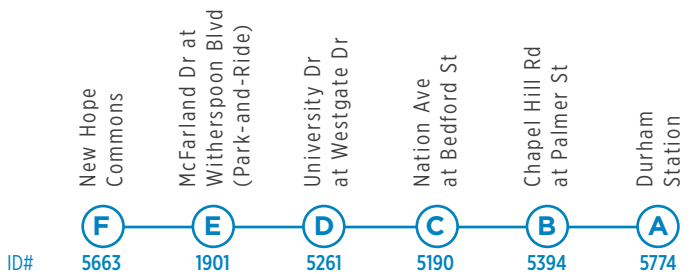

TEMPORARY

**THESE SCHEDULES APPLY TO MON-SAT SERVICE ONLY.
SUNDAY AND HOLIDAY SERVICE IS NOT AFFECTED.**

Route 10

BOLD: These Route 10 trips begin at stop #6620 - Garrett Rd at Durham-Chapel Hill Blvd at 5:25 AM and 5:55 AM, serving all stops along the way

Time points

Points of Interest

OUTBOUND

	A Durham Station	B Chapel Hill Rd at Jersey Ave	C Nation Ave at Bedford St	D University Dr at Westgate Dr	E Witherspoon Blvd at McFarland Dr (Park-and-Ride)	F New Hope Commons
ID#	5774	5754	5190	5133	6197	5663
-	-	-	-	-	-	-
7:00 AM	7:09 AM	7:14 AM	7:23 AM	7:38 AM	7:44 AM	
7:30 AM	7:39 AM	-	7:50 AM	8:05 AM	8:11 AM	
8:00 AM	8:09 AM	8:14 AM	8:23 AM	8:38 AM	8:44 AM	
8:30 AM	8:39 AM	-	8:50 AM	9:05 AM	9:11 AM	
9:00 AM	9:09 AM	9:14 AM	9:23 AM	9:38 AM	9:44 AM	
9:30 AM	9:39 AM	-	9:50 AM	10:05 AM	10:11 AM	
10:00 AM	10:09 AM	10:14 AM	10:23 AM	10:38 AM	10:44 AM	
10:30 AM	10:39 AM	-	10:50 AM	11:05 AM	11:11 AM	
11:00 AM	11:09 AM	11:14 AM	11:23 AM	11:38 AM	11:44 AM	
11:30 AM	11:39 AM	-	11:50 AM	12:05 PM	12:11 PM	
12:00 PM	12:09 PM	12:14 PM	12:23 PM	12:38 PM	12:44 PM	
12:30 PM	12:39 PM	-	12:50 PM	1:05 PM	1:11 PM	
1:00 PM	1:09 PM	1:14 PM	1:23 PM	1:38 PM	1:44 PM	
1:30 PM	1:39 PM	-	1:50 PM	2:05 PM	2:11 PM	
2:00 PM	2:09 PM	2:14 PM	2:23 PM	2:38 PM	2:44 PM	
2:30 PM	2:39 PM	-	2:50 PM	3:05 PM	3:11 PM	
3:00 PM	3:09 PM	3:14 PM	3:23 PM	3:38 PM	3:44 PM	
3:30 PM	3:39 PM	-	3:50 PM	4:05 PM	4:11 PM	
4:00 PM	4:09 PM	4:14 PM	4:23 PM	4:38 PM	4:44 PM	
4:30 PM	4:39 PM	-	4:50 PM	5:05 PM	5:11 PM	
5:00 PM	5:09 PM	5:14 PM	5:23 PM	5:38 PM	5:44 PM	
5:30 PM	5:39 PM	-	5:50 PM	6:05 PM	6:11 PM	
6:00 PM	6:09 PM	6:14 PM	6:23 PM	6:38 PM	6:44 PM	
6:30 PM	6:39 PM	-	6:50 PM	7:05 PM	7:11 PM	
7:00 PM	7:09 PM	7:14 PM	7:23 PM	7:38 PM	7:44 PM	
7:30 PM	7:39 PM	-	7:50 PM	8:05 PM	8:11 PM	
8:00 PM	8:09 PM	8:14 PM	8:23 PM	8:38 PM	8:44 PM	
8:30 PM	8:39 PM	-	8:50 PM	9:05 PM	9:11 PM	
9:00 PM	9:09 PM	9:14 PM	9:23 PM	-	-	