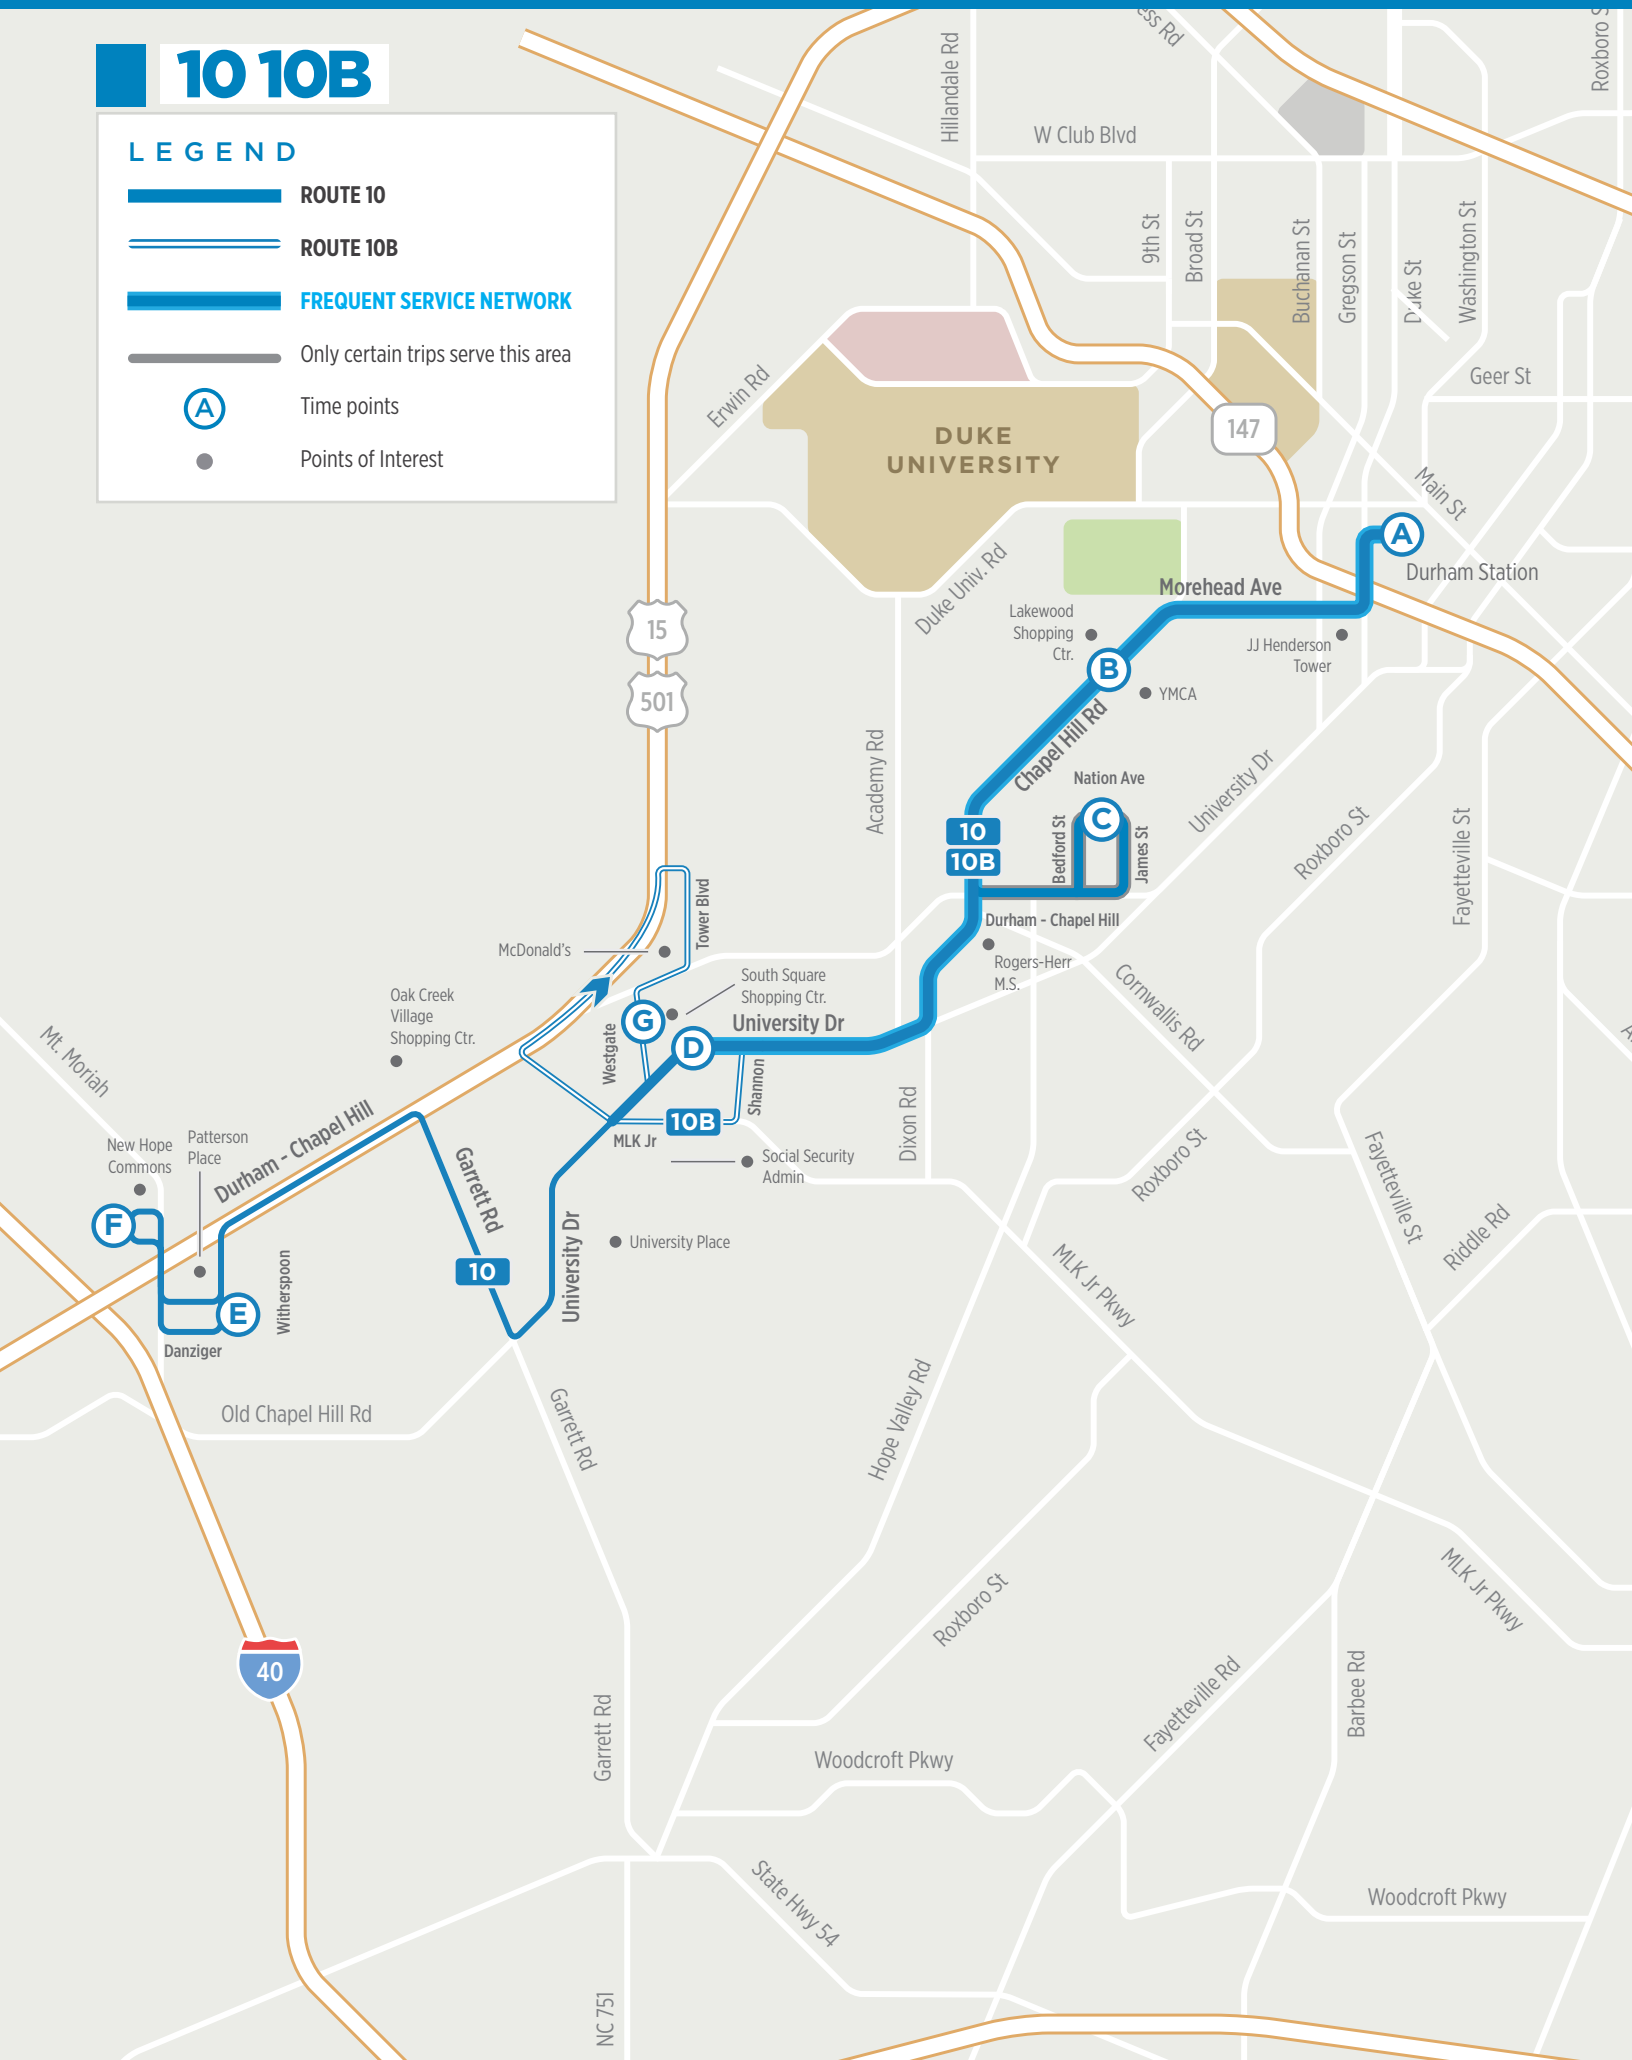

10 10B

LEGEND

-  **ROUTE 10**
-  **ROUTE 10B**
-  **FREQUENT SERVICE NETWORK**
-  Only certain trips serve this area
-  Time points
-  Points of Interest

OUTBOUND

	A	B	C	D	E	F
	Durham Station	Chapel Hill Rd at Jersey Ave	Nation Ave at Bedford St	University Dr at Westgate Dr	Witherspoon Blvd at McFarland Dr (Park-and-Ride)	New Hope Commons
ID#	5774	5754	5190	5133	6197	5663
-	-	-	-	-	-	-
-	-	-	-	-	-	-
-	-	-	-	-	-	-
7:00 AM	7:09 AM	7:14 AM	7:23 AM	7:38 AM	7:44 AM	
7:30 AM	7:39 AM	-	7:50 AM	8:05 AM	8:11 AM	
8:00 AM	8:09 AM	8:14 AM	8:23 AM	8:38 AM	8:44 AM	
8:30 AM	8:39 AM	-	8:50 AM	9:05 AM	9:11 AM	
9:00 AM	9:09 AM	9:14 AM	9:23 AM	9:38 AM	9:44 AM	
9:30 AM	9:39 AM	-	9:50 AM	10:05 AM	10:11 AM	
10:00 AM	10:09 AM	10:14 AM	10:23 AM	10:38 AM	10:44 AM	
10:30 AM	10:39 AM	-	10:50 AM	11:05 AM	11:11 AM	
11:00 AM	11:09 AM	11:14 AM	11:23 AM	11:38 AM	11:44 AM	
11:30 AM	11:39 AM	-	11:50 AM	12:05 PM	12:11 PM	
12:00 PM	12:09 PM	12:14 PM	12:23 PM	12:38 PM	12:44 PM	
12:30 PM	12:39 PM	-	12:50 PM	1:05 PM	1:11 PM	
1:00 PM	1:09 PM	1:14 PM	1:23 PM	1:38 PM	1:44 PM	
1:30 PM	1:39 PM	-	1:50 PM	2:05 PM	2:11 PM	
2:00 PM	2:09 PM	2:14 PM	2:23 PM	2:38 PM	2:44 PM	
2:30 PM	2:39 PM	-	2:50 PM	3:05 PM	3:11 PM	
3:00 PM	3:09 PM	3:14 PM	3:23 PM	3:38 PM	3:44 PM	
3:30 PM	3:39 PM	-	3:50 PM	4:05 PM	4:11 PM	
4:00 PM	4:09 PM	4:14 PM	4:23 PM	4:38 PM	4:44 PM	
4:30 PM	4:39 PM	-	4:50 PM	5:05 PM	5:11 PM	
5:00 PM	5:09 PM	5:14 PM	5:23 PM	5:38 PM	5:44 PM	
5:30 PM	5:39 PM	-	5:50 PM	6:05 PM	6:11 PM	
6:00 PM	6:09 PM	6:14 PM	6:23 PM	6:38 PM	6:44 PM	
6:30 PM	6:39 PM	-	6:50 PM	7:05 PM	7:11 PM	
7:00 PM	7:09 PM	7:14 PM	7:23 PM	7:38 PM	7:44 PM	
7:30 PM	7:39 PM	-	7:50 PM	8:05 PM	8:11 PM	
8:00 PM	8:09 PM	8:14 PM	8:23 PM	8:38 PM	8:44 PM	
8:30 PM	8:39 PM	-	8:50 PM	9:05 PM	9:11 PM	
9:00 PM	9:09 PM	9:14 PM	9:23 PM	-	-	