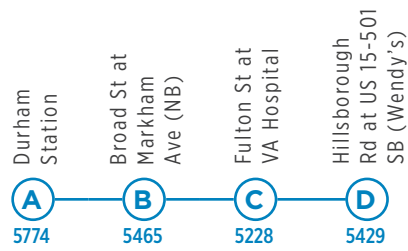

TEMPORARY

**THESE SCHEDULES APPLY TO MON-SAT SERVICE ONLY.
SUNDAY AND HOLIDAY SERVICE IS NOT AFFECTED.**

Routes 11 | 11B

TEMPORARY

ID#

ID#	5774	5465	5228	5429
6:00 AM		6:08 AM	6:14 AM	6:26 AM
7:00 AM		7:08 AM	7:14 AM	7:26 AM
8:00 AM		8:08 AM	8:14 AM	8:26 AM
9:00 AM		9:08 AM	9:14 AM	9:26 AM
10:00 AM		10:08 AM	10:14 AM	10:26 AM
11:00 AM		11:08 AM	11:14 AM	11:26 AM
12:00 PM		12:08 PM	12:14 PM	12:26 PM
1:00 PM		1:08 PM	1:14 PM	1:26 PM
2:00 PM		2:08 PM	2:14 PM	2:26 PM
3:00 PM		3:08 PM	3:14 PM	3:26 PM
4:00 PM		4:08 PM	4:14 PM	4:26 PM
5:00 PM		5:08 PM	5:14 PM	5:26 PM
6:00 PM		6:08 PM	6:14 PM	6:26 PM
7:00 PM		7:08 PM	7:14 PM	7:26 PM
8:00 PM		8:08 PM	8:14 PM	8:26 PM
9:00 PM		9:08 PM	9:14 PM	9:26 PM
10:00 PM		10:08 PM	10:14 PM	10:26 PM
11:00 PM		11:08 PM	11:14 PM	11:26 PM
12:00 AM		12:08 AM	12:14 AM	12:26 AM

-  **ROUTE 11**
-  **FREQUENT SERVICE NETWORK**
-  **ROUTE 11B**
-  Time points
-  Points of Interest

OUTBOUND						
	A	B	C	D	E	
	Durham Station	Broad St at Markham Ave (NB)	Fulton St at VA Hospital	Hillsborough Rd at US 15-501 SB (Wendy's)	Constitution Dr at Neal Rd	
ID#	5774	5465	5228	5429	6640	
-	-	-	-	-	-	
7:00 AM	7:08 AM	7:14 AM	7:26 AM	-	-	
8:00 AM	8:08 AM	8:14 AM	8:26 AM	-	-	
9:00 AM	9:08 AM	9:14 AM	9:26 AM	-	-	
10:00 AM	10:08 AM	10:14 AM	10:26 AM	-	-	
11:00 AM	11:08 AM	11:14 AM	11:26 AM	-	-	
12:00 PM	12:08 PM	12:14 PM	12:26 PM	-	-	
1:00 PM	1:08 PM	1:14 PM	1:26 PM	-	-	
2:00 PM	2:08 PM	2:14 PM	2:26 PM	-	-	
3:00 PM	3:08 PM	3:14 PM	3:26 PM	-	-	
4:00 PM	4:08 PM	4:14 PM	4:26 PM	-	-	
5:00 PM	5:08 PM	5:14 PM	5:26 PM	-	-	
6:00 PM	6:08 PM	6:14 PM	6:26 PM	-	-	
7:00 PM	7:08 PM	7:14 PM	7:26 PM	-	-	
8:00 PM	8:08 PM	8:14 PM	8:26 PM	-	-	
9:00 PM	9:08 PM	9:14 PM	9:26 PM	-	-	