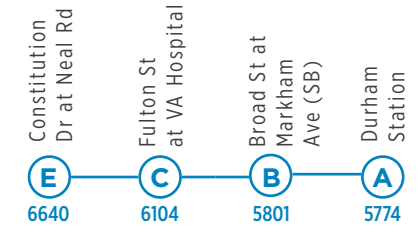

ID#	6640	6104	5801	5774
5:56 AM		6:05 AM	6:12 AM	6:25 AM
6:56 AM		7:05 AM	7:12 AM	7:25 AM
7:56 AM		8:05 AM	8:12 AM	8:25 AM
8:56 AM		9:05 AM	9:12 AM	9:25 AM
9:56 AM		10:05 AM	10:12 AM	10:25 AM
10:56 AM		11:05 AM	11:12 AM	11:25 AM
11:56 AM		12:05 PM	12:12 PM	12:25 PM
12:56 PM		1:05 PM	1:12 PM	1:25 PM
1:56 PM		2:05 PM	2:12 PM	2:25 PM
2:56 PM		3:05 PM	3:12 PM	3:25 PM
3:56 PM		4:05 PM	4:12 PM	4:25 PM
4:56 PM		5:05 PM	5:12 PM	5:25 PM
5:56 PM		6:05 PM	6:12 PM	6:25 PM
6:56 PM		7:05 PM	7:12 PM	7:25 PM
7:56 PM		8:05 PM	8:12 PM	8:25 PM
8:56 PM		9:05 PM	9:12 PM	9:25 PM
9:56 PM		10:05 PM	10:12 PM	10:25 PM
10:56 PM		11:05 PM	11:12 PM	11:25 PM

Route 11

Route 11B