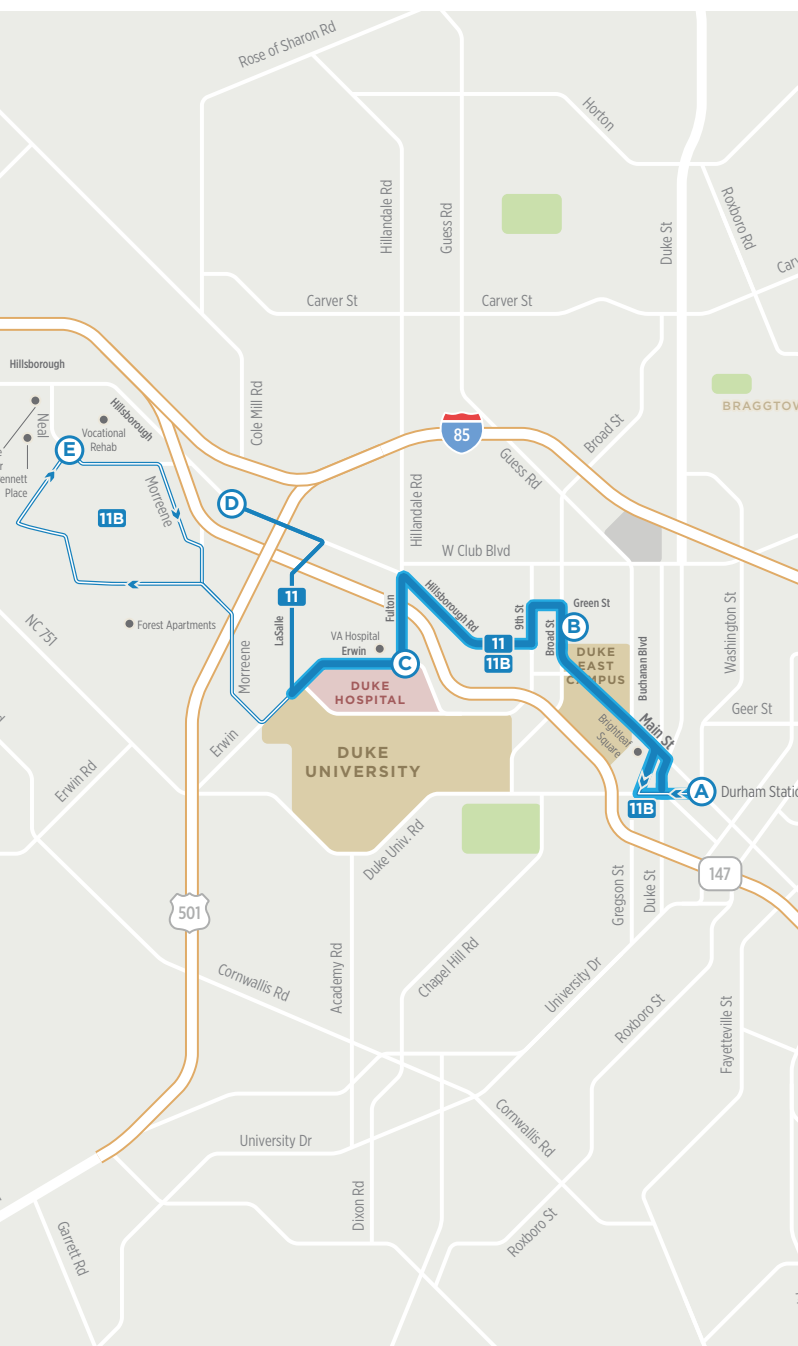

Routes 11 | 11B

TEMPORARY

ID#