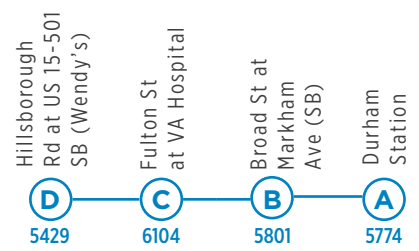

ID#	5429	6104	5801	5774
5:26 AM		5:35 AM	5:42 AM	5:55 AM
6:26 AM		6:35 AM	6:42 AM	6:55 AM
7:26 AM		7:35 AM	7:42 AM	7:55 AM
8:26 AM		8:35 AM	8:42 AM	8:55 AM
9:26 AM		9:35 AM	9:42 AM	9:55 AM
10:26 AM		10:35 AM	10:42 AM	10:55 AM
11:26 AM		11:35 AM	11:42 AM	11:55 AM
12:26 PM		12:35 PM	12:42 PM	12:55 PM
1:26 PM		1:35 PM	1:42 PM	1:55 PM
2:26 PM		2:35 PM	2:42 PM	2:55 PM
3:26 PM		3:35 PM	3:42 PM	3:55 PM
4:26 PM		4:35 PM	4:42 PM	4:55 PM
5:26 PM		5:35 PM	5:42 PM	5:55 PM
6:26 PM		6:35 PM	6:42 PM	6:55 PM
7:26 PM		7:35 PM	7:42 PM	7:55 PM
8:26 PM		8:35 PM	8:42 PM	8:55 PM
9:26 PM		9:35 PM	9:42 PM	9:55 PM
10:26 PM		10:35 PM	10:42 PM	10:55 PM
11:26 PM		11:35 PM	11:42 PM	11:55 PM

ID#