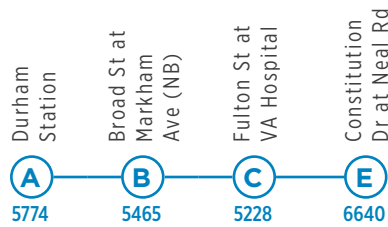

ID#	5774	5465	5228	6640
6:30 AM		6:38 AM	6:44 AM	6:56 AM
7:30 AM		7:38 AM	7:44 AM	7:56 AM
8:30 AM		8:38 AM	8:44 AM	8:56 AM
9:30 AM		9:38 AM	9:44 AM	9:56 AM
10:30 AM		10:38 AM	10:44 AM	10:56 AM
11:30 AM		11:38 AM	11:44 AM	11:56 AM
12:30 PM		12:38 PM	12:44 PM	12:56 PM
1:30 PM		1:38 PM	1:44 PM	1:56 PM
2:30 PM		2:38 PM	2:44 PM	2:56 PM
3:30 PM		3:38 PM	3:44 PM	3:56 PM
4:30 PM		4:38 PM	4:44 PM	4:56 PM
5:30 PM		5:38 PM	5:44 PM	5:56 PM
6:30 PM		6:38 PM	6:44 PM	6:56 PM
7:30 PM		7:38 PM	7:44 PM	7:56 PM
8:30 PM		8:38 PM	8:44 PM	8:56 PM
9:30 PM		9:38 PM	9:44 PM	9:56 PM
10:30 PM		10:38 PM	10:44 PM	10:56 PM
11:30 PM		11:38 PM	11:44 PM	11:56 PM

ID#