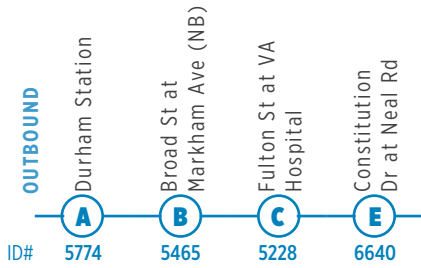

ID#	5774	5465	5228	6640
-	-	-	-	-
-	-	-	-	-
6:15 AM	6:23 AM	6:29 AM	6:41 AM	
6:45 AM	6:53 AM	6:59 AM	7:11 AM	
7:15 AM	7:23 AM	7:29 AM	7:41 AM	
7:45 AM	7:53 AM	7:59 AM	8:11 AM	
8:15 AM	8:23 AM	8:29 AM	8:41 AM	
8:45 AM	8:53 AM	8:59 AM	9:11 AM	
9:15 AM	9:23 AM	9:29 AM	9:41 AM	
9:45 AM	9:53 AM	9:59 AM	10:11 AM	
10:15 AM	10:23 AM	10:29 AM	10:41 AM	
10:45 AM	10:53 AM	10:59 AM	11:11 AM	
11:15 AM	11:23 AM	11:29 AM	11:41 AM	
11:45 AM	11:53 AM	11:59 AM	12:11 PM	
12:15 PM	12:23 PM	12:29 PM	12:41 PM	
12:45 PM	12:53 PM	12:59 PM	1:11 PM	
1:15 PM	1:23 PM	1:29 PM	1:41 PM	
1:45 PM	1:53 PM	1:59 PM	2:11 PM	
2:15 PM	2:25 PM	2:31 PM	2:46 PM	
2:45 PM	2:55 PM	3:01 PM	3:16 PM	
3:15 PM	3:25 PM	3:31 PM	3:46 PM	
3:45 PM	3:55 PM	4:01 PM	4:16 PM	
4:15 PM	4:25 PM	4:31 PM	4:46 PM	
4:45 PM	4:55 PM	5:01 PM	5:16 PM	
5:15 PM	5:25 PM	5:31 PM	5:46 PM	
5:45 PM	5:53 PM	5:59 PM	6:11 PM	
6:15 PM	6:23 PM	6:29 PM	6:41 PM	
6:45 PM	6:53 PM	6:59 PM	7:11 PM	
7:30 PM	7:38 PM	7:44 PM	7:56 PM	
8:30 PM	8:38 PM	8:44 PM	8:56 PM	
9:30 PM	9:38 PM	9:44 PM	9:56 PM	
10:30 PM	10:38 PM	10:44 PM	10:56 PM	
11:30 PM	11:38 PM	11:44 PM	11:56 PM