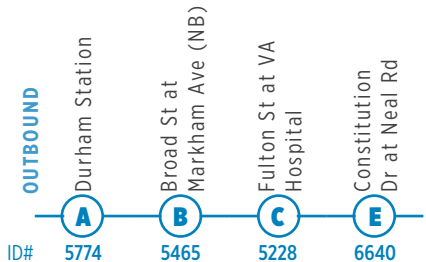

ID#	5774	5465	5228	6640
-	-	-	-	-
-	-	-	-	-
6:15 AM	6:23 AM	6:29 AM	6:41 AM	
6:45 AM	6:53 AM	6:59 AM	7:11 AM	
7:15 AM	7:23 AM	7:29 AM	7:41 AM	
7:45 AM	7:53 AM	7:59 AM	8:11 AM	
8:15 AM	8:23 AM	8:29 AM	8:41 AM	
8:45 AM	8:53 AM	8:59 AM	9:11 AM	
9:15 AM	9:23 AM	9:29 AM	9:41 AM	
9:45 AM	9:53 AM	9:59 AM	10:11 AM	
10:15 AM	10:23 AM	10:29 AM	10:41 AM	
10:45 AM	10:53 AM	10:59 AM	11:11 AM	
11:15 AM	11:23 AM	11:29 AM	11:41 AM	
11:45 AM	11:53 AM	11:59 AM	12:11 PM	
12:15 PM	12:23 PM	12:29 PM	12:41 PM	
12:45 PM	12:53 PM	12:59 PM	1:11 PM	
1:15 PM	1:23 PM	1:29 PM	1:41 PM	
1:45 PM	1:53 PM	1:59 PM	2:11 PM	
2:15 PM	2:23 PM	2:29 PM	2:41 PM	
2:45 PM	2:53 PM	2:59 PM	3:11 PM	
3:15 PM	3:23 PM	3:29 PM	3:41 PM	
3:45 PM	3:53 PM	3:59 PM	4:11 PM	
4:15 PM	4:23 PM	4:29 PM	4:41 PM	
4:45 PM	4:53 PM	4:59 PM	5:11 PM	
5:15 PM	5:23 PM	5:29 PM	5:41 PM	
5:45 PM	5:53 PM	5:59 PM	6:11 PM	
6:15 PM	6:23 PM	6:29 PM	6:41 PM	
6:45 PM	6:53 PM	6:59 PM	7:11 PM	
7:30 PM	7:38 PM	7:44 PM	7:56 PM	
8:30 PM	8:38 PM	8:44 PM	8:56 PM	
9:30 PM	9:38 PM	9:44 PM	9:56 PM	
10:30 PM	10:38 PM	10:44 PM	10:56 PM	
11:30 PM	11:38 PM	11:44 PM	11:56 PM