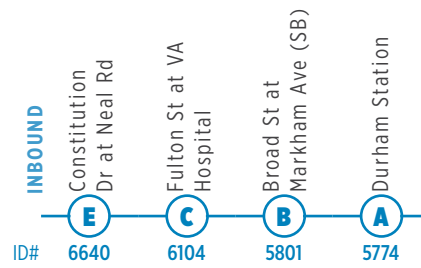

ID#	6640	6104	5801	5774
5:41 AM	5:50 AM	5:57 AM	6:10 AM	
6:11 AM	6:20 AM	6:27 AM	6:40 AM	
6:41 AM	6:50 AM	6:57 AM	7:10 AM	
7:11 AM	7:20 AM	7:27 AM	7:40 AM	
7:41 AM	7:50 AM	7:57 AM	8:10 AM	
8:11 AM	8:20 AM	8:27 AM	8:40 AM	
8:41 AM	8:50 AM	8:57 AM	9:10 AM	
9:11 AM	9:20 AM	9:27 AM	9:40 AM	
9:41 AM	9:50 AM	9:57 AM	10:10 AM	
10:11 AM	10:20 AM	10:27 AM	10:40 AM	
10:41 AM	10:50 AM	10:57 AM	11:10 AM	
11:11 AM	11:20 AM	11:27 AM	11:40 AM	
11:41 AM	11:50 AM	11:57 AM	12:10 PM	
12:11 PM	12:20 PM	12:27 PM	12:40 PM	
12:41 PM	12:50 PM	12:57 PM	1:10 PM	
1:11 PM	1:20 PM	1:27 PM	1:40 PM	
1:41 PM	1:50 PM	1:57 PM	2:10 PM	
2:11 PM	2:20 PM	2:27 PM	2:40 PM	
2:46 PM	3:01 PM	3:10 PM	3:25 PM	
3:16 PM	3:31 PM	3:40 PM	3:55 PM	
3:46 PM	4:01 PM	4:10 PM	4:25 PM	
4:16 PM	4:31 PM	4:40 PM	4:55 PM	
4:46 PM	5:01 PM	5:10 PM	5:25 PM	
5:16 PM	5:31 PM	5:40 PM	5:55 PM	
5:46 PM	6:01 PM	6:10 PM	6:25 PM	
-	-	-	-	
6:46 PM	7:01 PM	7:10 PM	7:25 PM	
-	-	-	-	
7:56 PM	8:05 PM	8:12 PM	8:25 PM	
8:56 PM	9:05 PM	9:12 PM	9:25 PM	
9:56 PM	10:05 PM	10:12 PM	10:25 PM	
10:56 PM	11:05 PM	11:12 PM	11:25 PM	
-	-	-	-