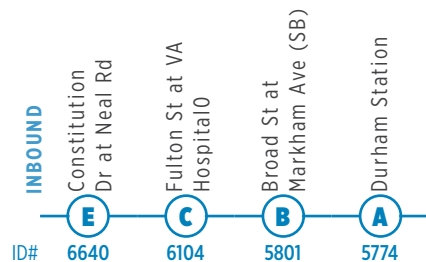

ID#	6640	6104	5801	5774
5:41 AM	5:50 AM	5:57 AM	6:10 AM	
6:11 AM	6:20 AM	6:27 AM	6:40 AM	
6:41 AM	6:50 AM	6:57 AM	7:10 AM	
7:11 AM	7:20 AM	7:27 AM	7:40 AM	
7:41 AM	7:50 AM	7:57 AM	8:10 AM	
8:11 AM	8:20 AM	8:27 AM	8:40 AM	
8:41 AM	8:50 AM	8:57 AM	9:10 AM	
9:11 AM	9:20 AM	9:27 AM	9:40 AM	
9:41 AM	9:50 AM	9:57 AM	10:10 AM	
10:11 AM	10:20 AM	10:27 AM	10:40 AM	
10:41 AM	10:50 AM	10:57 AM	11:10 AM	
11:11 AM	11:20 AM	11:27 AM	11:40 AM	
11:41 AM	11:50 AM	11:57 AM	12:10 PM	
12:11 PM	12:20 PM	12:27 PM	12:40 PM	
12:41 PM	12:50 PM	12:57 PM	1:10 PM	
1:11 PM	1:20 PM	1:27 PM	1:40 PM	
1:41 PM	1:50 PM	1:57 PM	2:10 PM	
2:11 PM	2:20 PM	2:27 PM	2:40 PM	
2:41 PM	2:50 PM	2:57 PM	3:10 PM	
3:11 PM	3:20 PM	3:27 PM	3:40 PM	
3:41 PM	3:50 PM	3:57 PM	4:10 PM	
4:11 PM	4:20 PM	4:27 PM	4:40 PM	
4:41 PM	4:50 PM	4:57 PM	5:10 PM	
5:11 PM	5:20 PM	5:27 PM	5:40 PM	
5:41 PM	5:50 PM	5:57 PM	6:10 PM	
6:11 PM	6:20 PM	6:27 PM	6:40 PM	
6:56 PM	7:05 PM	7:12 PM	7:25 PM	
-	-	-	-	
7:56 PM	8:05 PM	8:12 PM	8:25 PM	
8:56 PM	9:05 PM	9:12 PM	9:25 PM	
9:56 PM	10:05 PM	10:12 PM	10:25 PM	
10:56 PM	11:05 PM	11:12 PM	11:25 PM	
-	-	-	-