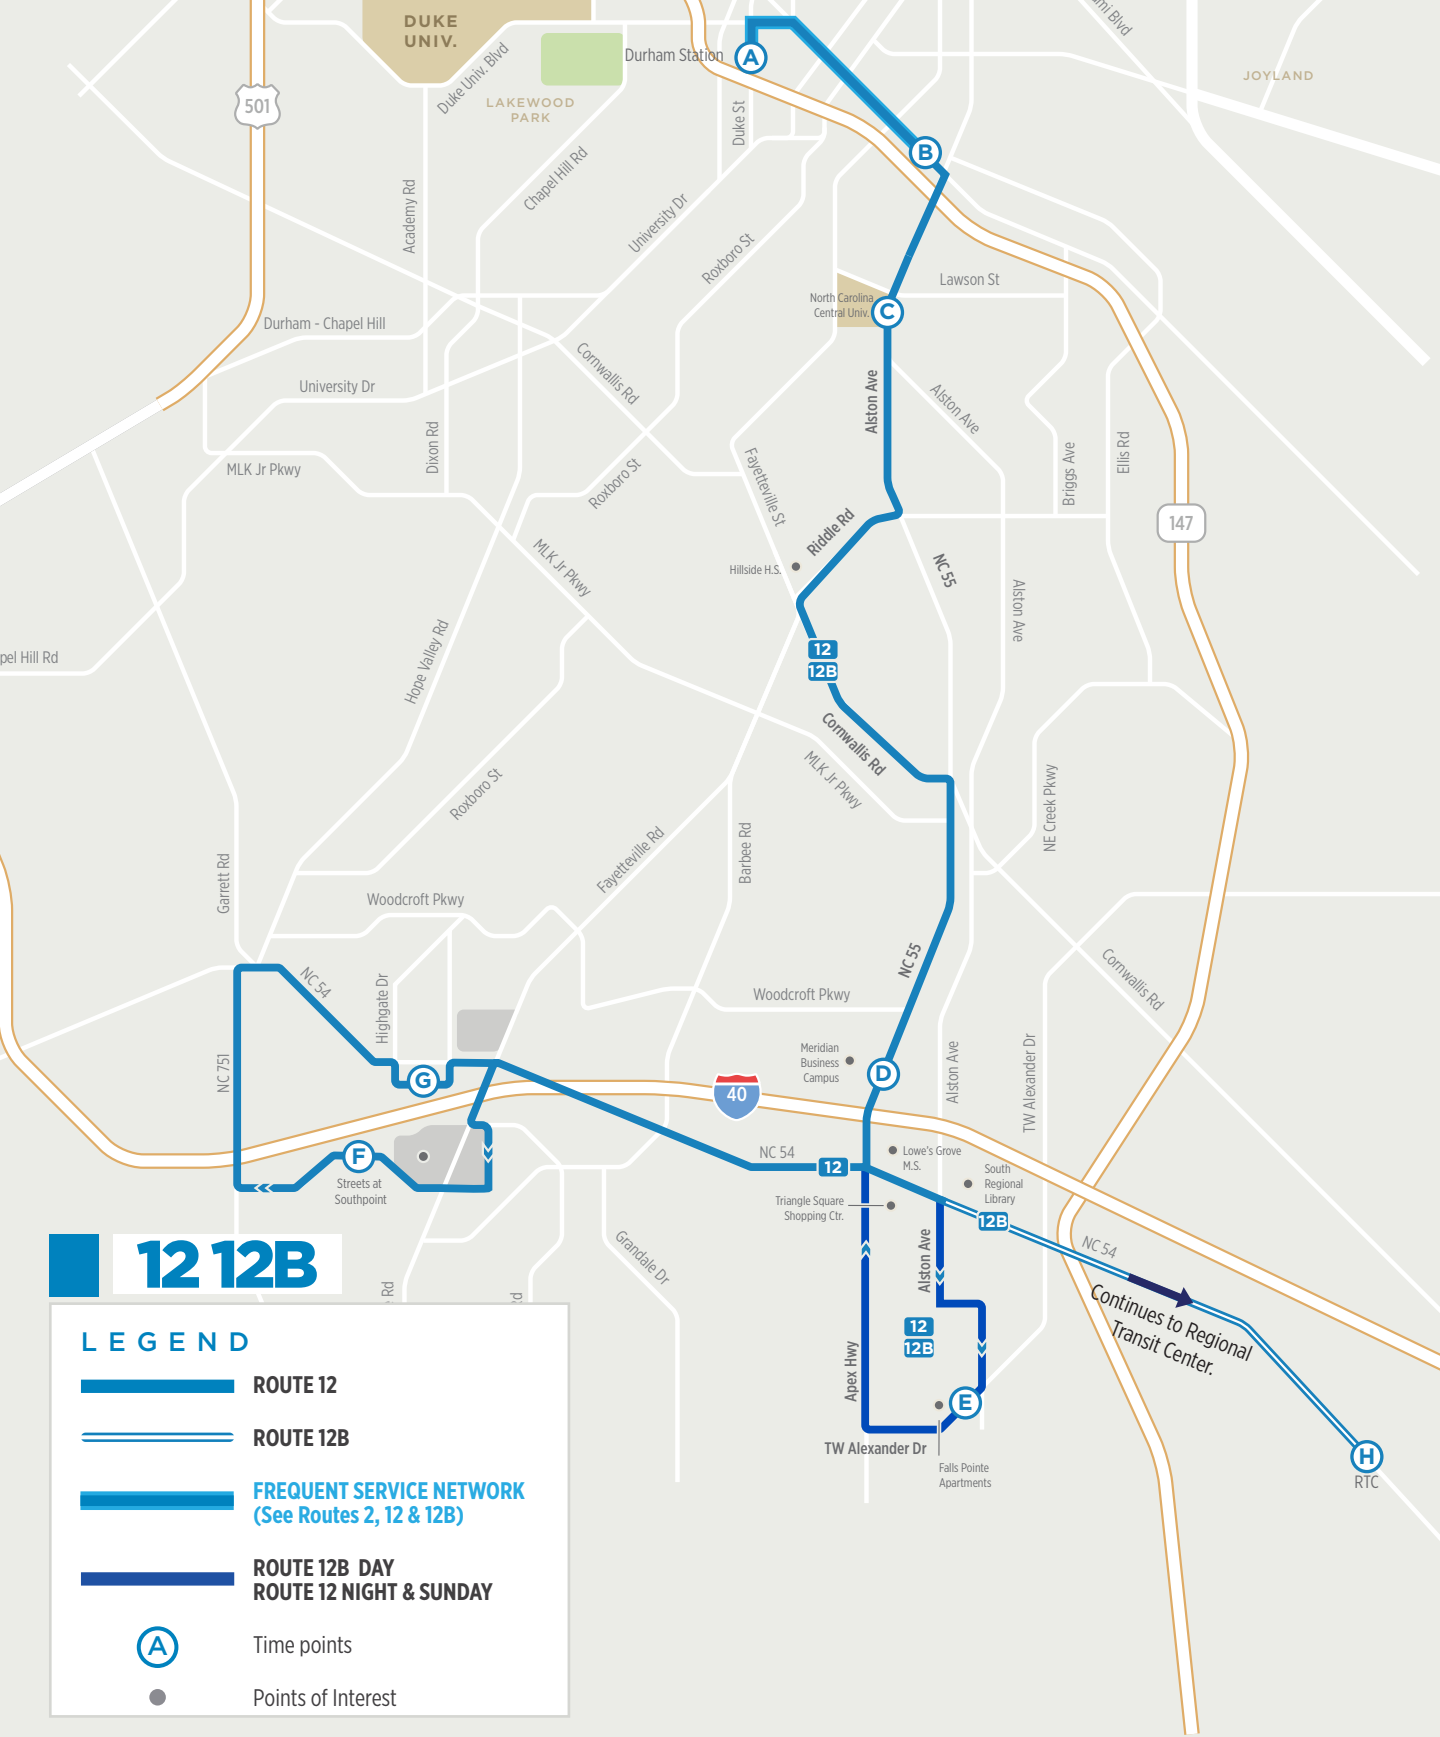

TEMPORARY

**THESE SCHEDULES APPLY TO MON-SAT SERVICE ONLY.
SUNDAY AND HOLIDAY SERVICE IS NOT AFFECTED.**

SUNDAY AND HOLIDAY SCHEDULE

12 12B

LEGEND

ROUTE 12

ROUTE 12B

FREQUENT SERVICE NETWORK
(See Routes 2, 12 & 12B)

ROUTE 12B DAY
ROUTE 12 NIGHT & SUNDAY

Time points

Points of Interest

12

SUNDAY & HOLIDAYS

E. MAIN | NCCU | THE STREETS AT SOUTHPOINT

-	-	-	-	-	5:55 AM	6:05 AM	6:15 AM	6:20 AM	6:40 AM	6:55 AM
-	-	-	-	-	6:55 AM	7:05 AM	7:15 AM	7:20 AM	7:40 AM	7:55 AM
7:00 AM	7:10 AM	7:22 AM	7:27 AM	7:50 AM	7:55 AM	8:05 AM	8:15 AM	8:20 AM	8:40 AM	8:55 AM
8:00 AM	8:10 AM	8:22 AM	8:27 AM	8:50 AM	8:55 AM	9:05 AM	9:15 AM	9:20 AM	9:40 AM	9:55 AM
9:00 AM	9:10 AM	9:22 AM	9:27 AM	9:50 AM	9:55 AM	10:05 AM	10:15 AM	10:20 AM	10:40 AM	10:55 AM
10:00 AM	10:10 AM	10:22 AM	10:27 AM	10:50 AM	10:55 AM	11:05 AM	11:15 AM	11:20 AM	11:40 AM	11:55 AM
11:00 AM	11:10 AM	11:22 AM	11:27 AM	11:50 AM	11:55 AM	12:05 PM	12:15 PM	12:20 PM	12:40 PM	12:55 PM
12:00 PM	12:10 PM	12:22 PM	12:27 PM	12:50 PM	12:55 PM	1:05 PM	1:15 PM	1:20 PM	1:40 PM	1:55 PM
1:00 PM	1:10 PM	1:22 PM	1:27 PM	1:50 PM	1:55 PM	2:05 PM	2:15 PM	2:20 PM	2:40 PM	2:55 PM
2:00 PM	2:10 PM	2:22 PM	2:27 PM	2:50 PM	2:55 PM	3:05 PM	3:15 PM	3:20 PM	3:40 PM	3:55 PM
3:00 PM	3:10 PM	3:22 PM	3:27 PM	3:50 PM	3:55 PM	4:05 PM	4:15 PM	4:20 PM	4:40 PM	4:55 PM
4:00 PM	4:10 PM	4:22 PM	4:27 PM	4:50 PM	4:55 PM	5:05 PM	5:15 PM	5:20 PM	5:40 PM	5:55 PM
5:00 PM	5:10 PM	5:22 PM	5:27 PM	5:50 PM	5:55 PM	6:05 PM	6:15 PM	6:20 PM	6:40 PM	6:55 PM
6:00 PM	6:10 PM	6:22 PM	6:27 PM	6:50 PM	6:55 PM	7:05 PM	7:15 PM	7:20 PM	7:40 PM	7:55 PM
7:00 PM	7:10 PM	7:22 PM	7:27 PM	7:50 PM	7:55 PM	8:05 PM	8:15 PM	8:20 PM	8:40 PM	8:55 PM
8:00 PM	8:10 PM	8:22 PM	8:27 PM	8:50 PM	8:55 PM	9:05 PM	-	-	-	-
9:00 PM	9:10 PM	9:22 PM	9:27 PM	-	-	-	-	-	-	-

BOLD: Serving all stops on NC 55 South of NC 54.