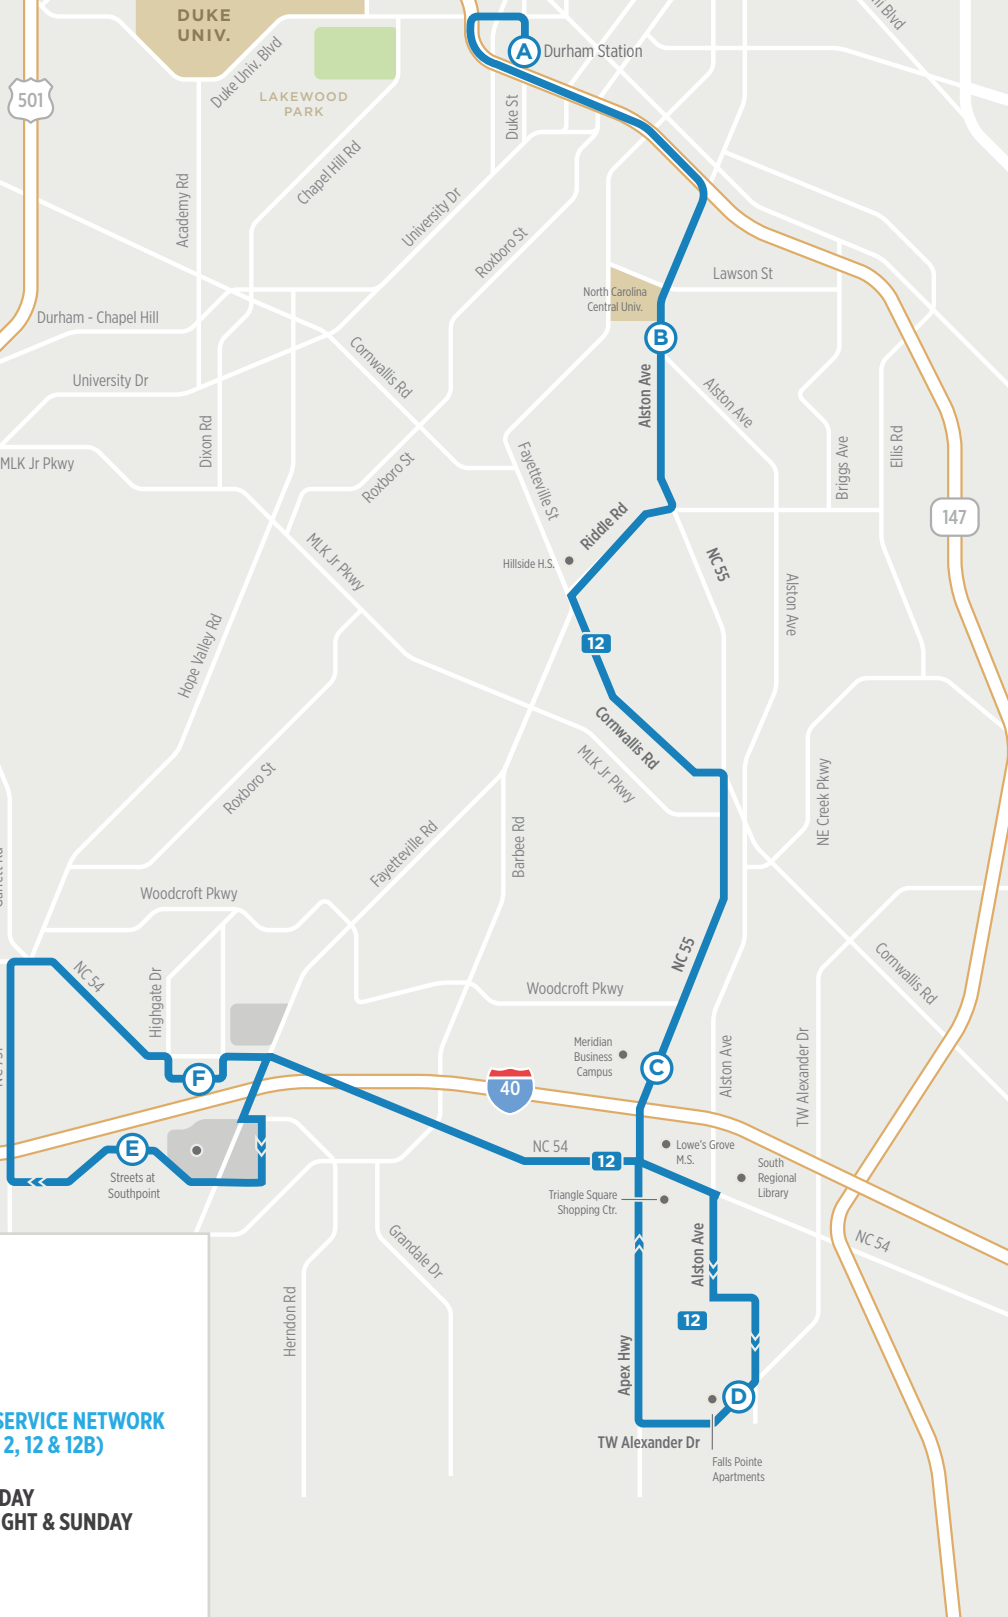

12 12B

LEGEND

-  **ROUTE 12**
-  **ROUTE 12B**
-  **FREQUENT SERVICE NETWORK**
(See Routes 2, 12 & 12B)
-  **ROUTE 12B DAY**
ROUTE 12 NIGHT & SUNDAY
-  Time points
-  Points of Interest

ID#	OUTBOUND				
	A	B	C	D	E
	Durham Station	Alston Ave at Cecil St (NCCU)	NC 55 at Meridian Pkwy (SB)	S Alston Ave at Falls Pointe Apts (SB)	Renaissance Pkwy at Southpoint Mall
	5774	5512	5552	6277	1406
-	-	-	-	-	-
6:00 AM	6:08 AM	6:20 AM	6:30 AM	6:48 AM	-
7:00 AM	7:08 AM	7:20 AM	7:30 AM	7:48 AM	-
8:00 AM	8:08 AM	8:20 AM	8:30 AM	8:48 AM	-
9:00 AM	9:08 AM	9:20 AM	9:30 AM	9:48 AM	-
10:00 AM	10:08 AM	10:20 AM	10:30 AM	10:48 AM	-
11:00 AM	11:08 AM	11:20 AM	11:30 AM	11:48 AM	-
12:00 PM	12:08 PM	12:20 PM	12:30 PM	12:48 PM	-
1:00 PM	1:08 PM	1:20 PM	1:30 PM	1:48 PM	-
2:00 PM	2:08 PM	2:20 PM	2:30 PM	2:48 PM	-
3:00 PM	3:08 PM	3:20 PM	3:30 PM	3:48 PM	-
4:00 PM	4:08 PM	4:20 PM	4:30 PM	4:48 PM	-
5:00 PM	5:08 PM	5:20 PM	5:30 PM	5:48 PM	-
6:00 PM	6:08 PM	6:20 PM	6:30 PM	6:48 PM	-
7:00 PM	7:08 PM	7:20 PM	7:30 PM	7:48 PM	-
8:00 PM	8:08 PM	8:20 PM	8:30 PM	8:48 PM	-
9:00 PM	9:08 PM	9:20 PM	9:30 PM	9:48 PM	-
10:00 PM	10:08 PM	10:20 PM	10:30 PM	10:48 PM	-
11:00 PM	11:08 PM	11:20 PM	11:30 PM	11:48 PM	-
12:00 AM	12:08 AM	12:20 AM	12:30 AM	-	-