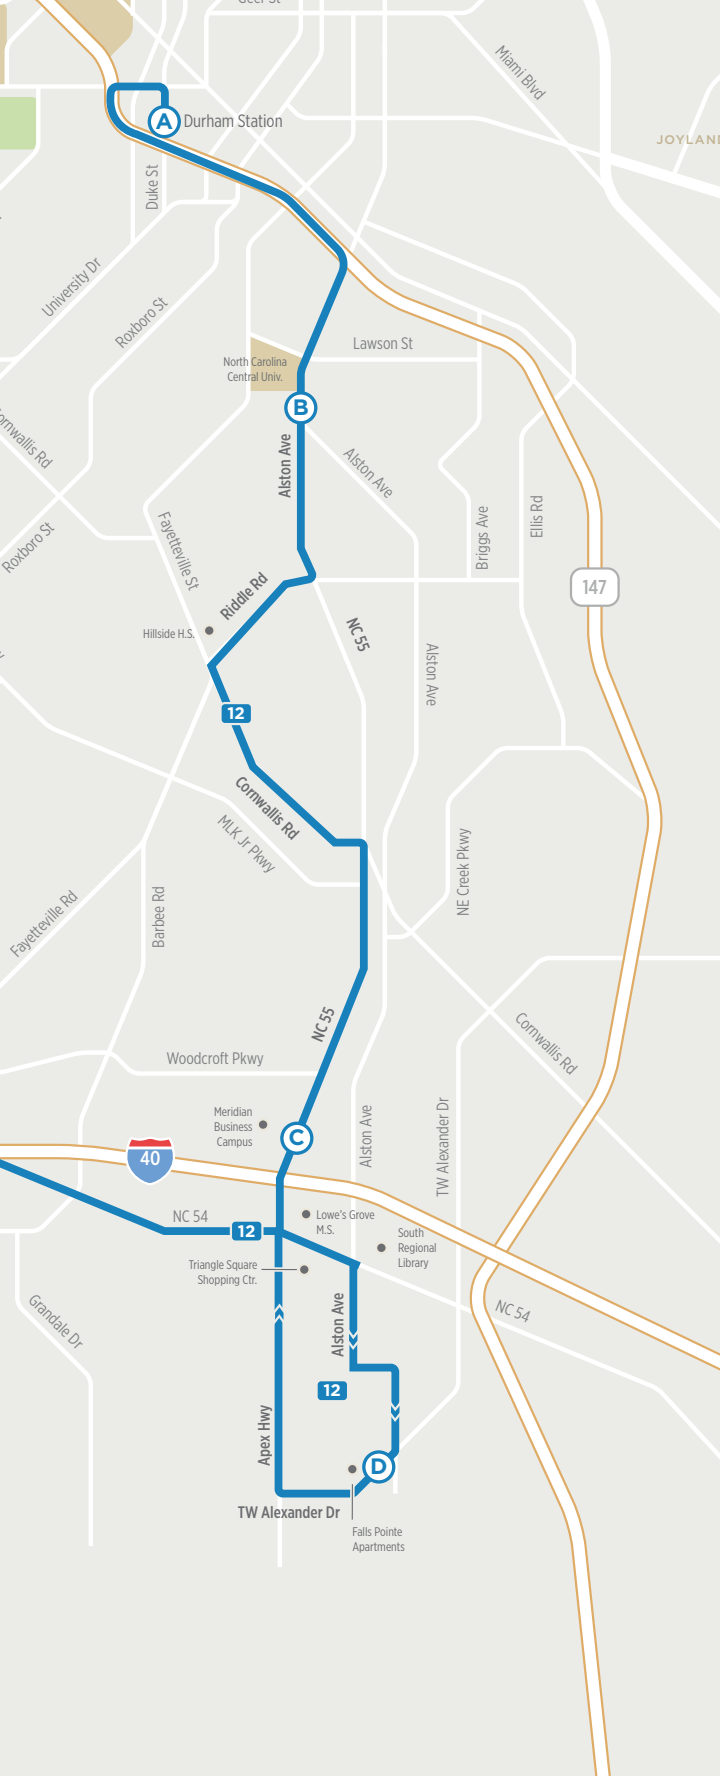

12

LEGEND

-  **ROUTE 12**
-  Time points
-  Points of Interest

A Durham Station

B

C

D

North Carolina Central Univ.

Hillside H.S.

Meridian Business Campus

Triangle Square Shopping Ctr.

Lowe's Grove M.S.

South Regional Library

Falls Pointe Apartments

147

12

12

MON.-SAT.

OUTBOUND	Durham Station	Alston Ave at Cecil St (NCCU)	NC 55 at Meridian Pkwy (SB)	S Alston Ave at Falls Pointe Apts (SB)	Renaissance Pkwy at Southpoint Mall
	A	B	C	D	E
ID#	5774	5512	5552	6277	1406
	-	-	-	-	-
	-	-	-	-	-
	6:00 AM	6:08 AM	6:20 AM	6:30 AM	6:48 AM
	7:00 AM	7:08 AM	7:20 AM	7:30 AM	7:48 AM
	8:00 AM	8:08 AM	8:20 AM	8:30 AM	8:48 AM
	9:00 AM	9:08 AM	9:20 AM	9:30 AM	9:48 AM
	10:00 AM	10:08 AM	10:20 AM	10:30 AM	10:48 AM
	11:00 AM	11:08 AM	11:20 AM	11:30 AM	11:48 AM
	12:00 PM	12:08 PM	12:20 PM	12:30 PM	12:48 PM
	1:00 PM	1:08 PM	1:20 PM	1:30 PM	1:48 PM
	2:00 PM	2:08 PM	2:20 PM	2:30 PM	2:48 PM
	3:00 PM	3:08 PM	3:20 PM	3:30 PM	3:48 PM
	4:00 PM	4:08 PM	4:20 PM	4:30 PM	4:48 PM
	5:00 PM	5:08 PM	5:20 PM	5:30 PM	5:48 PM
	6:00 PM	6:08 PM	6:20 PM	6:30 PM	6:48 PM
	7:00 PM	7:08 PM	7:20 PM	7:30 PM	7:48 PM
	8:00 PM	8:08 PM	8:20 PM	8:30 PM	8:48 PM
	9:00 PM	9:08 PM	9:20 PM	9:30 PM	9:48 PM
	10:00 PM	10:08 PM	10:20 PM	10:30 PM	10:48 PM
	11:00 PM	11:08 PM	11:20 PM	11:30 PM	11:48 PM
	12:00 AM	12:08 AM	12:20 AM	12:30 AM	