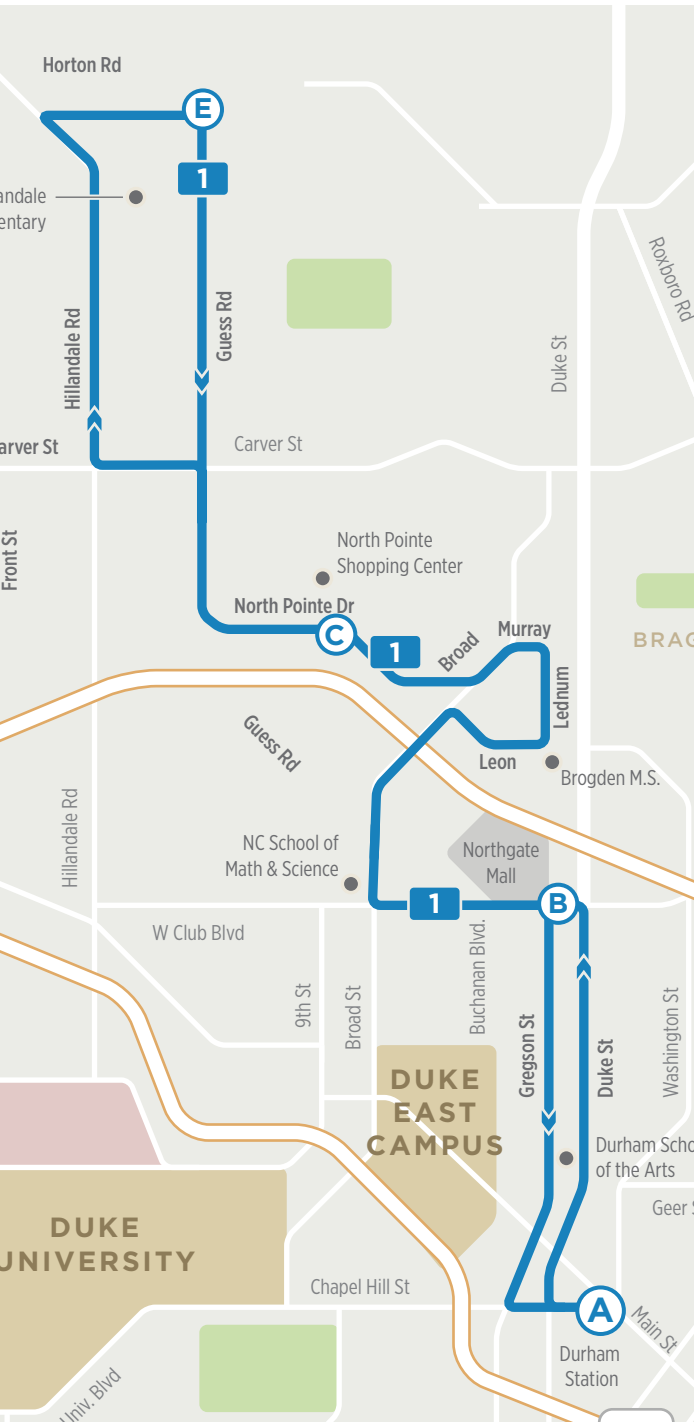

Route 1

ID#	Durham Station A 5774	Club Blvd at Dollar Ave (Northgate Mall) B 5178	North Pointe Dr at Shopping Center (WB) C 5579	Horton Rd at Guess Rd E 6203	Horton Rd at Guess Rd E 6203	North Pointe Dr at Shopping Center (EB) C 6109	Club Blvd at Dollar Ave (Northgate Mall) B 5897	Durham Station A 5774
6:00 AM	6:09 AM	6:18 AM	6:26 AM	5:56 AM	6:04 AM	6:15 AM	6:25 AM	
6:30 AM	6:39 AM	6:48 AM	6:56 AM	6:26 AM	6:34 AM	6:45 AM	6:55 AM	
7:00 AM	7:09 AM	7:18 AM	7:26 AM	6:56 AM	7:04 AM	7:15 AM	7:25 AM	
7:30 AM	7:39 AM	7:48 AM	7:56 AM	7:26 AM	7:34 AM	7:45 AM	7:55 AM	
8:00 AM	8:09 AM	8:18 AM	8:26 AM	7:56 AM	8:04 AM	8:15 AM	8:25 AM	
8:30 AM	8:39 AM	8:48 AM	8:56 AM	8:26 AM	8:34 AM	8:45 AM	8:55 AM	
9:00 AM	9:09 AM	9:18 AM	9:26 AM	8:56 AM	9:04 AM	9:15 AM	9:25 AM	
9:30 AM	9:39 AM	9:48 AM	9:56 AM	9:26 AM	9:34 AM	9:45 AM	9:55 AM	
10:00 AM	10:09 AM	10:18 AM	10:26 AM	9:56 AM	10:04 AM	10:15 AM	10:25 AM	
10:30 AM	10:39 AM	10:48 AM	10:56 AM	10:26 AM	10:34 AM	10:45 AM	10:55 AM	
11:00 AM	11:09 AM	11:18 AM	11:26 AM	10:56 AM	11:04 AM	11:15 AM	11:25 AM	
11:30 AM	11:39 AM	11:48 AM	11:56 AM	11:26 AM	11:34 AM	11:45 AM	11:55 AM	
12:00 PM	12:09 PM	12:18 PM	12:26 PM	11:56 AM	12:04 PM	12:15 PM	12:25 PM	
12:30 PM	12:39 PM	12:48 PM	12:56 PM	12:26 PM	12:34 PM	12:45 PM	12:55 PM	
1:00 PM	1:09 PM	1:18 PM	1:26 PM	12:56 PM	1:04 PM	1:15 PM	1:25 PM	
1:30 PM	1:39 PM	1:48 PM	1:56 PM	1:26 PM	1:34 PM	1:45 PM	1:55 PM	
2:00 PM	2:09 PM	2:18 PM	2:26 PM	1:56 PM	2:04 PM	2:15 PM	2:25 PM	
2:30 PM	2:39 PM	2:48 PM	2:56 PM	2:26 PM	2:34 PM	2:45 PM	2:55 PM	
3:00 PM	3:09 PM	3:18 PM	3:26 PM	2:56 PM	3:04 PM	3:15 PM	3:25 PM	
3:30 PM	3:39 PM	3:48 PM	3:56 PM	3:26 PM	3:34 PM	3:45 PM	3:55 PM	
4:00 PM	4:09 PM	4:18 PM	4:26 PM	3:56 PM	4:04 PM	4:15 PM	4:25 PM	
4:30 PM	4:39 PM	4:48 PM	4:56 PM	4:26 PM	4:34 PM	4:45 PM	4:55 PM	
5:00 PM	5:09 PM	5:18 PM	5:26 PM	4:56 PM	5:04 PM	5:15 PM	5:25 PM	
5:30 PM	5:39 PM	5:48 PM	5:56 PM	5:26 PM	5:34 PM	5:45 PM	5:55 PM	
6:00 PM	6:09 PM	6:18 PM	6:26 PM	5:56 PM	6:04 PM	6:15 PM	6:25 PM	
6:30 PM	6:39 PM	6:48 PM	6:56 PM	6:26 PM	6:34 PM	6:45 PM	6:55 PM	
7:00 PM	7:09 PM	7:18 PM	7:26 PM	7:26 PM	7:34 PM	7:45 PM	7:55 PM	
8:00 PM	8:09 PM	8:18 PM	8:26 PM	8:26 PM	8:34 PM	8:45 PM	8:55 PM	
9:00 PM	9:09 PM	9:18 PM	9:26 PM	9:26 PM	9:34 PM	9:45 PM	9:55 PM	
10:00 PM	10:09 PM	10:18 PM	10:26 PM	10:26 PM	10:34 PM	10:45 PM	10:55 PM	
11:00 PM	11:09 PM	11:18 PM	11:26 PM	11:26 PM	11:34 PM	11:45 PM	11:55 PM	
12:00 AM	12:09 AM	12:18 AM						

TEMPORARY