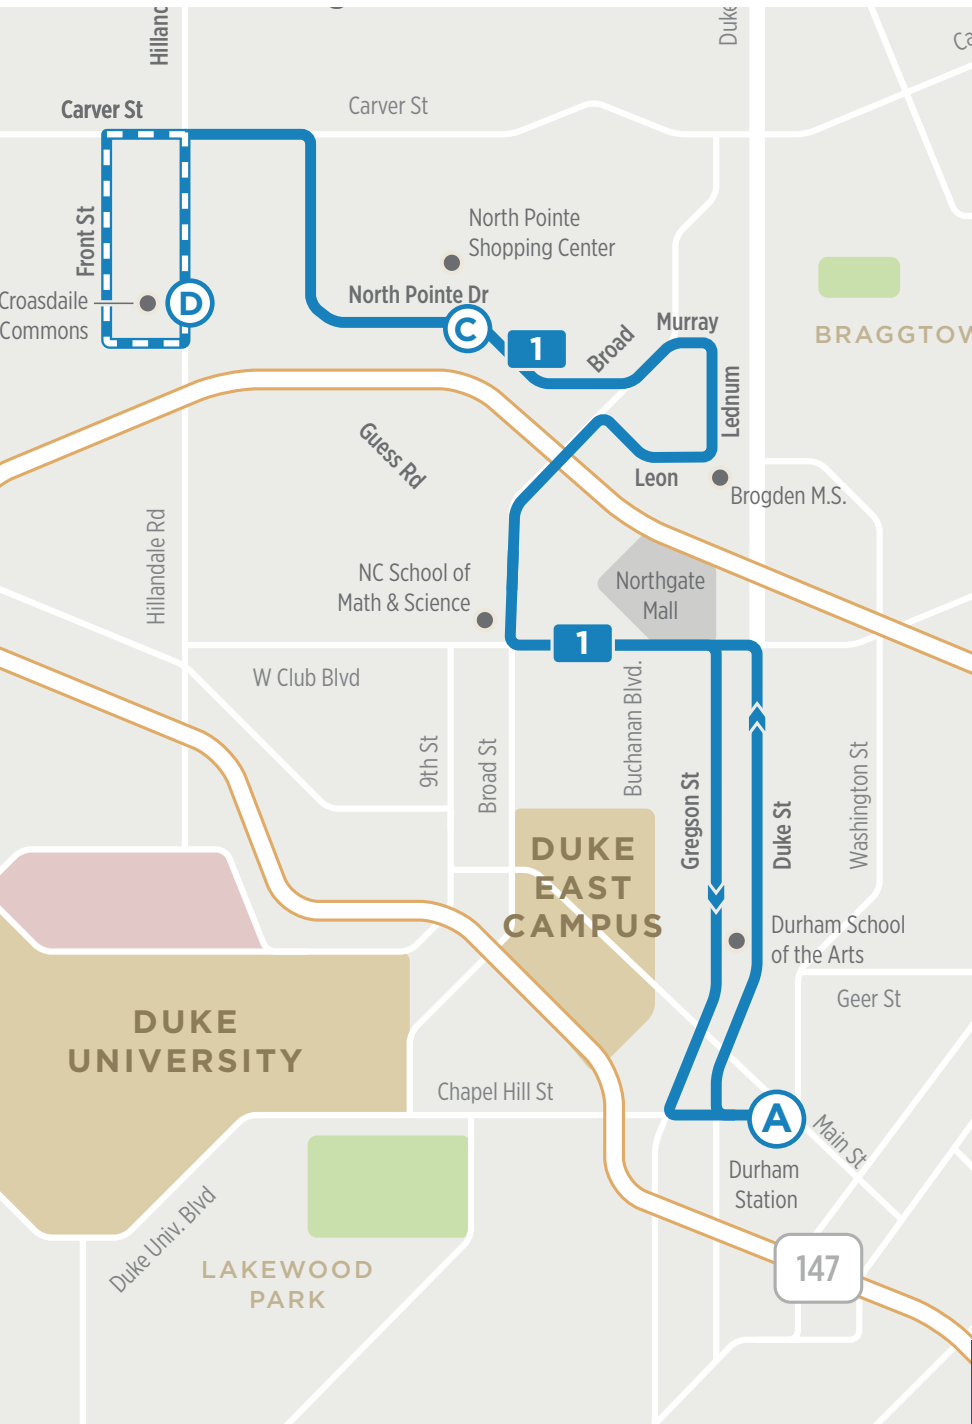

TEMPORARY

Croasdaile Commons Connector

| ROUTE 1 OUTBOUND | | CROASDAILE COMMONS CONNECTOR | | | ROUTE 1 INBOUND | |
|------------------|---|---|--------------------------------------|---|---|----------------|
| Durham Station | North Pointe Dr at Shopping Center (WB) | North Pointe Dr at Shopping Center (WB) | Hillandale Rd at Croasdaile Crossing | North Pointe Dr at Shopping Center (EB) | North Pointe Dr at Shopping Center (EB) | Durham Station |
| A | C | C | D | C | C | A |
| ID# 5774 | ID# 5579 | ID# 5579 | ID# 5590 | ID# 6109 | ID# 6109 | ID# 5774 |
| 7:30 AM | 7:48 AM | 7:48 AM | 7:55 AM | 8:04 AM | 8:04 AM | 8:25 AM |
| 8:00 AM | 8:18 AM | 8:18 AM | 8:25 AM | 8:34 AM | 8:34 AM | 8:55 AM |
| 8:30 AM | 8:48 AM | 8:48 AM | 8:55 AM | 9:04 AM | 9:04 AM | 9:25 AM |
| 9:00 AM | 9:18 AM | 9:18 AM | 9:25 AM | 9:34 AM | 9:34 AM | 9:55 AM |
| 9:30 AM | 9:48 AM | 9:48 AM | 9:55 AM | 10:04 AM | 10:04 AM | 10:25 AM |
| 10:00 AM | 10:18 AM | 10:18 AM | 10:25 AM | 10:34 AM | 10:34 AM | 10:55 AM |
| 10:30 AM | 10:48 AM | 10:48 AM | 10:55 AM | 11:04 AM | 11:04 AM | 11:25 AM |
| 11:00 AM | 11:18 AM | 11:18 AM | 11:25 AM | 11:34 AM | 11:34 AM | 11:55 AM |
| 1:30 PM | 1:48 PM | 1:48 PM | 1:55 PM | 2:04 PM | 2:04 PM | 2:25 PM |
| 2:00 PM | 2:18 PM | 2:18 PM | 2:25 PM | 2:34 PM | 2:34 PM | 2:55 PM |
| 2:30 PM | 2:48 PM | 2:48 PM | 2:55 PM | 3:04 PM | 3:04 PM | 3:25 PM |
| 3:00 PM | 3:18 PM | 3:18 PM | 3:25 PM | 3:34 PM | 3:34 PM | 3:55 PM |
| 3:30 PM | 3:48 PM | 3:48 PM | 3:55 PM | 4:04 PM | 4:04 PM | 4:25 PM |
| 4:00 PM | 4:18 PM | 4:18 PM | 4:25 PM | 4:34 PM | 4:34 PM | 4:55 PM |
| 4:30 PM | 4:48 PM | 4:48 PM | 4:55 PM | 5:04 PM | 5:04 PM | 5:25 PM |

Get real-time route info with

THE GOSMART

GoLive APP

powered by TransLōc

Scan the QR code or go to translocrider.com

GoDurham Holiday Schedule

- ____ New Year's Day
- ____ MLK Jr. Day
- ____ Memorial Day
- ____ Independence Day
- ____ Labor Day
- ____ Thanksgiving Day
- ____ Christmas Eve**
- ____ Christmas Day (closed)