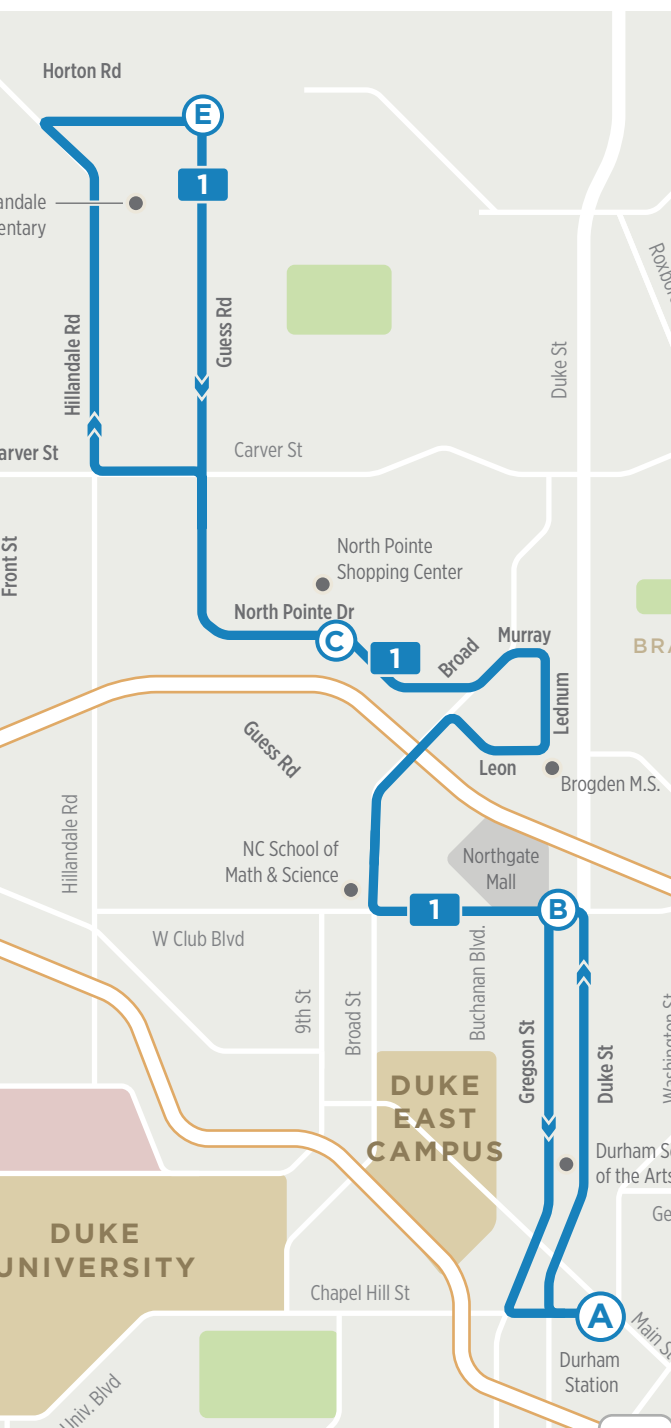

# Route 1

	Durham Station <b>(A)</b>	Club Blvd at Northgate Mall <b>(B)</b>	North Pointe Dr at Shopping Center (WB) <b>(C)</b>	Horton Rd at Guess Rd <b>(E)</b>
ID#	5774	5178	5579	6203
6:00 AM		6:09 AM	6:18 AM	6:26 AM
6:30 AM		6:39 AM	6:48 AM	6:56 AM
7:00 AM		7:09 AM	7:18 AM	7:26 AM
7:30 AM		7:39 AM	7:48 AM	7:56 AM
8:00 AM		8:09 AM	8:18 AM	8:26 AM
8:30 AM		8:39 AM	8:48 AM	8:56 AM
9:00 AM		9:09 AM	9:18 AM	9:26 AM
9:30 AM		9:39 AM	9:48 AM	9:56 AM
10:00 AM		10:09 AM	10:18 AM	10:26 AM
10:30 AM		10:39 AM	10:48 AM	10:56 AM
11:00 AM		11:09 AM	11:18 AM	11:26 AM
11:30 AM		11:39 AM	11:48 AM	11:56 AM
12:00 PM		12:09 PM	12:18 PM	12:26 PM
12:30 PM		12:39 PM	12:48 PM	12:56 PM
1:00 PM		1:09 PM	1:18 PM	1:26 PM
1:30 PM		1:39 PM	1:48 PM	1:56 PM
2:00 PM		2:09 PM	2:18 PM	2:26 PM
2:30 PM		2:39 PM	2:48 PM	2:56 PM
3:00 PM		3:09 PM	3:18 PM	3:26 PM
3:30 PM		3:39 PM	3:48 PM	3:56 PM
4:00 PM		4:09 PM	4:18 PM	4:26 PM
4:30 PM		4:39 PM	4:48 PM	4:56 PM
5:00 PM		5:09 PM	5:18 PM	5:26 PM
5:30 PM		5:39 PM	5:48 PM	5:56 PM
6:00 PM		6:09 PM	6:18 PM	6:26 PM
6:30 PM		6:39 PM	6:48 PM	6:56 PM
7:00 PM		7:09 PM	7:18 PM	7:26 PM
8:00 PM		8:09 PM	8:18 PM	8:26 PM
9:00 PM		9:09 PM	9:18 PM	9:26 PM
10:00 PM		10:09 PM	10:18 PM	10:26 PM
11:00 PM		11:09 PM	11:18 PM	11:26 PM
12:00 AM		12:09 AM	12:18 AM	

Get real-time route info with

THE GOSMART

GoLive APP

powered by TransLōc

Scan the QR code or go to [translocrider.com](https://translocrider.com)

**GoDurham Holiday Schedule**

- ! New Year's Day
- MLK Jr. Day
- Memorial Day
- Independence Day
- Labor Day
- Thanksgiving Day
- Christmas Eve\*\*
- Christmas Day (closed)