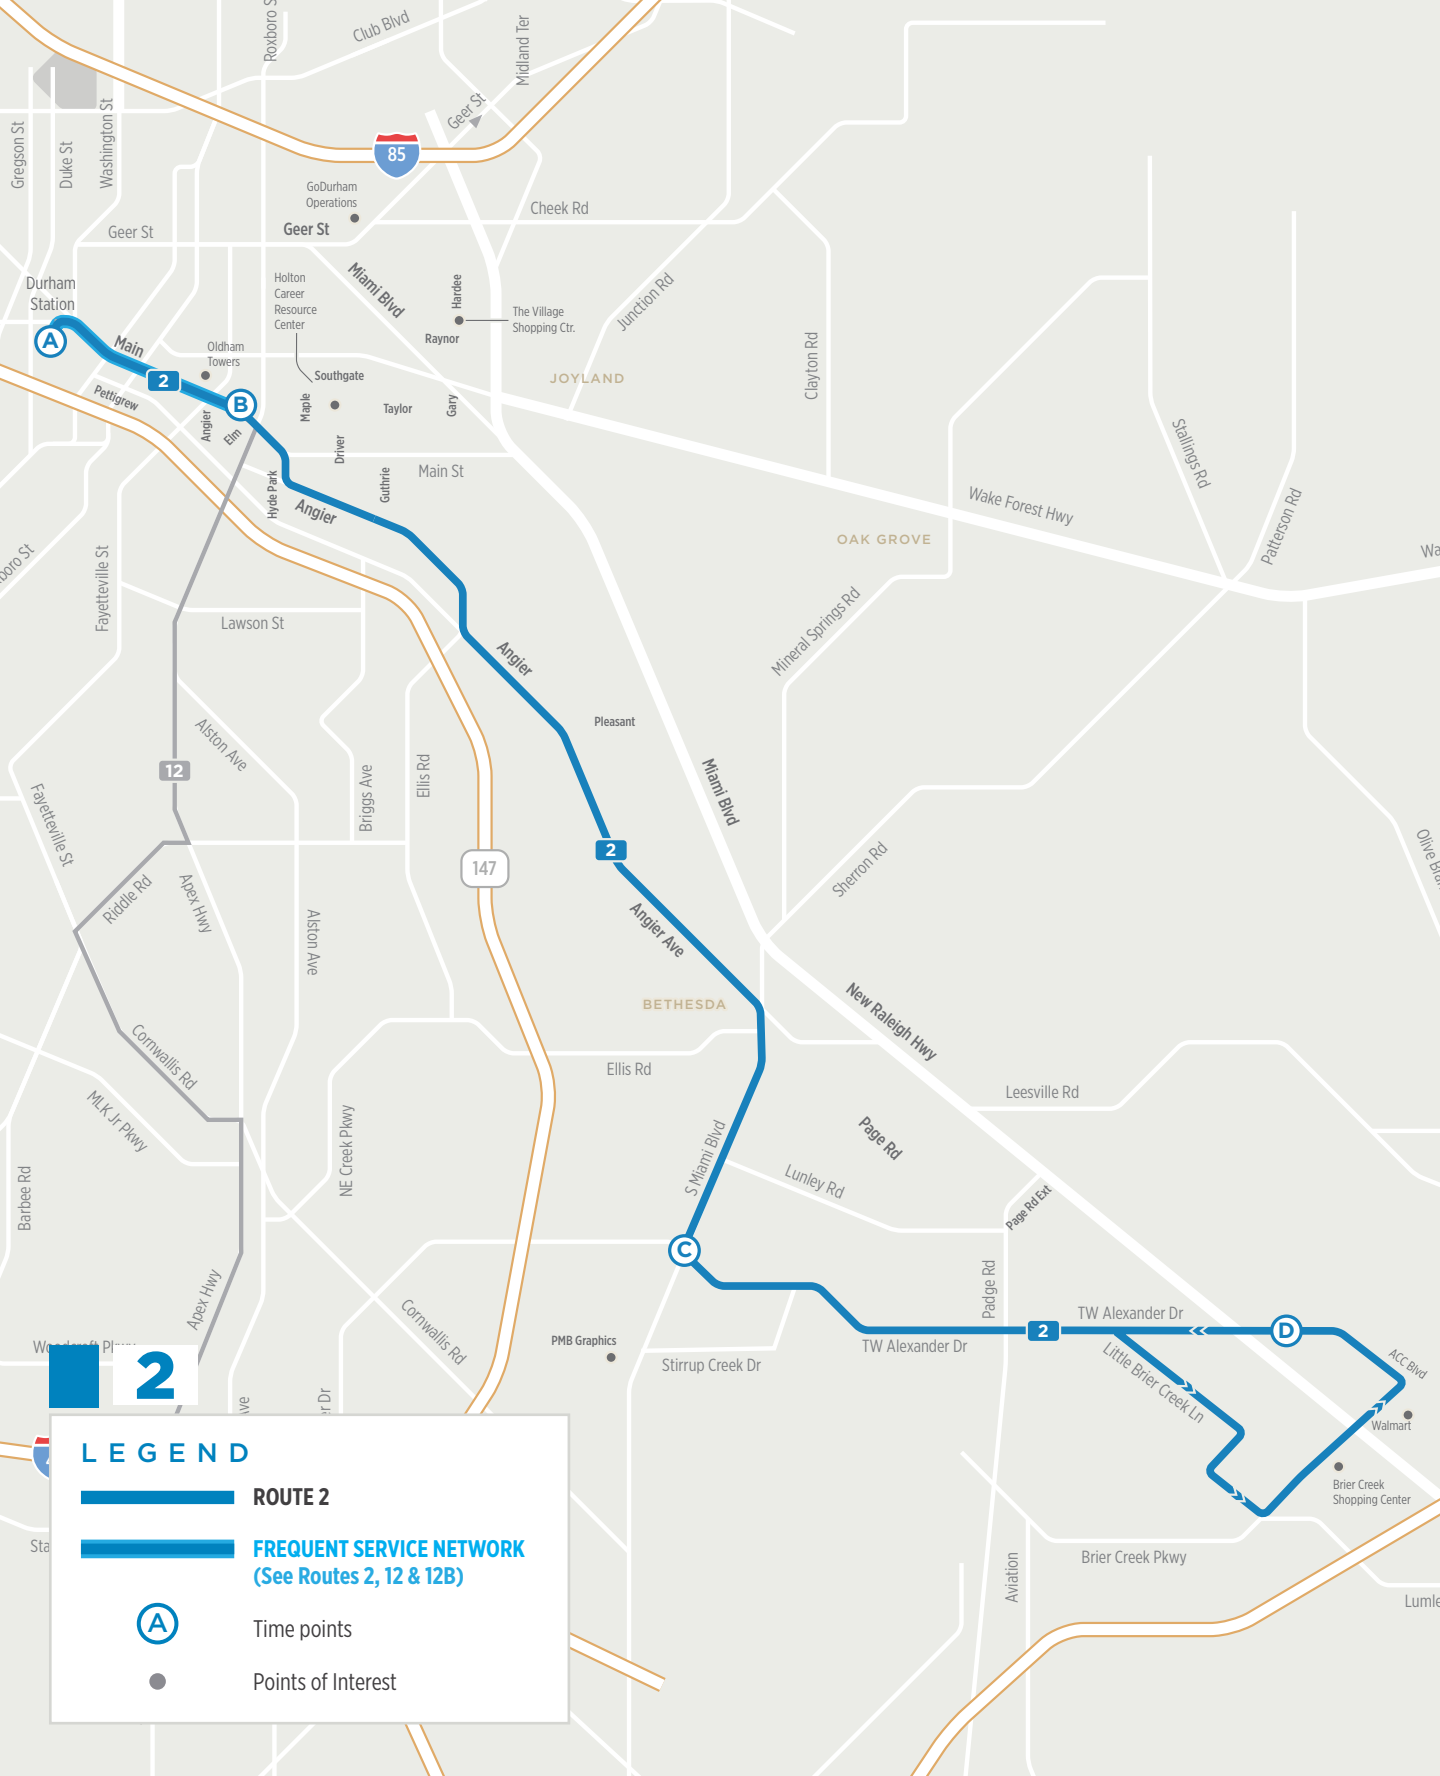

BOLD: Route 2 serves Miami Blvd at Stirrup Creek Dr (#6261) near PBM Graphics at this time instead of TW Alexander Dr at Miami Blvd.

TEMPORARY

SUNDAY AND HOLIDAY SCHEDULE

LEGEND

-  **ROUTE 2**
-  **FREQUENT SERVICE NETWORK**
(See Routes 2, 12 & 12B)
-  Time points
-  Points of Interest

OUTBOUND	Durham Station	E Main St at Stokes Ave	TW Alexander Dr at Miami Blvd (EB)	TW Alexander Dr at Glenwood Ave
	A	B	C	D
ID#	5774	6491	6267	6226
-	-	-	-	-
-	-	-	-	-
-	-	-	-	-
7:00 AM	7:10 AM	7:27 AM	7:47 AM	
7:30 AM	7:40 AM	7:57 AM	8:17 AM	
8:00 AM	8:10 AM	8:27 AM	8:47 AM	
8:30 AM	8:40 AM	8:57 AM	9:17 AM	
9:00 AM	9:10 AM	9:27 AM	9:47 AM	
9:30 AM	9:40 AM	9:57 AM	10:17 AM	
10:00 AM	10:10 AM	10:27 AM	10:47 AM	
10:30 AM	10:40 AM	10:57 AM	11:17 AM	
11:00 AM	11:10 AM	11:27 AM	11:47 AM	
11:30 AM	11:40 AM	11:57 AM	12:17 PM	
12:00 PM	12:10 PM	12:27 PM	12:47 PM	
12:30 PM	12:40 PM	12:57 PM	1:17 PM	
1:00 PM	1:10 PM	1:27 PM	1:47 PM	
1:30 PM	1:40 PM	1:57 PM	2:17 PM	
2:00 PM	2:10 PM	2:27 PM	2:47 PM	
2:30 PM	2:40 PM	2:57 PM	3:17 PM	
3:00 PM	3:10 PM	3:27 PM	3:47 PM	
3:30 PM	3:40 PM	3:57 PM	4:17 PM	
4:00 PM	4:10 PM	4:27 PM	4:47 PM	
4:30 PM	4:40 PM	4:57 PM	5:17 PM	
5:00 PM	5:10 PM	5:27 PM	5:47 PM	
5:30 PM	5:40 PM	5:57 PM	6:17 PM	
6:00 PM	6:10 PM	6:27 PM	6:47 PM	
6:30 PM	6:40 PM	6:57 PM	7:17 PM	
7:00 PM	7:10 PM	7:27 PM	7:47 PM	
7:30 PM	7:40 PM	7:57 PM	8:17 PM	
8:00 PM	8:10 PM	8:27 PM	-	
8:30 PM	8:40 PM	8:57 PM	-	
9:00 PM	9:10 PM	9:27 PM	-	