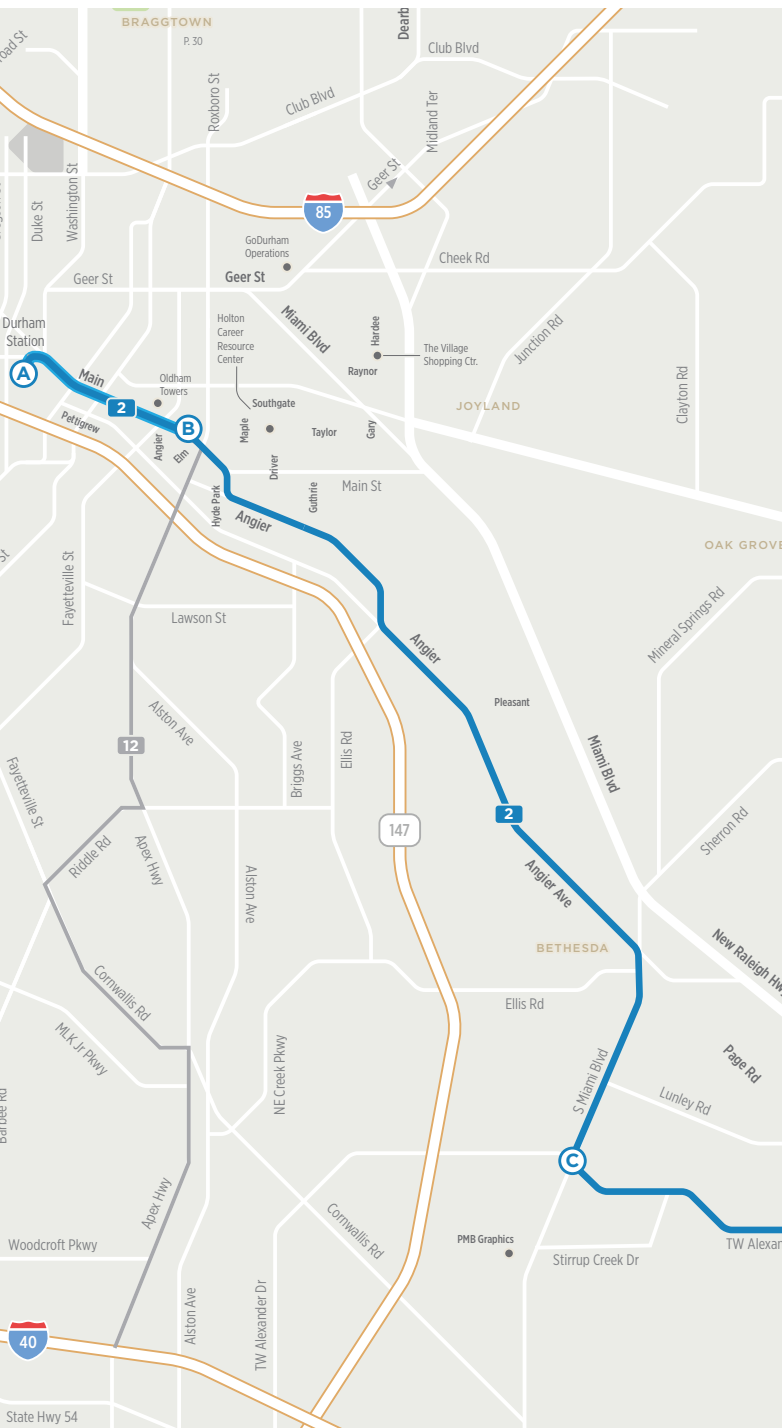

Route 2

ID#	A	B	C	D	ID#	D	B	C	A
	Durham Station	E Main St at Stokes Ave (EB)	TW Alexander Dr at Miami Blvd (EB)	TW Alexander Dr at Glenwood Ave		TW Alexander Dr at Glenwood Ave	TW Alexander Dr at Miami Blvd (WB)	E Main St at Alston Ave (WB)	Durham Station
5774	6:00 AM	6:10 AM	6:27 AM	6:47 AM	6626	6:47 AM	5:26 AM	5:40 AM	5:55 AM
6491	6:30 AM	6:40 AM	6:57 AM	7:17 AM	6272	7:17 AM	5:56 AM	6:10 AM	6:25 AM
6267	7:00 AM	7:10 AM	7:27 AM	7:47 AM	5148	7:47 AM	6:26 AM	6:40 AM	6:55 AM
6626	7:30 AM	7:40 AM	7:57 AM	8:17 AM		8:17 AM	6:55 AM	7:10 AM	7:25 AM
	8:00 AM	8:10 AM	8:27 AM	8:47 AM		8:47 AM	7:25 AM	7:40 AM	7:55 AM
	8:30 AM	8:40 AM	8:57 AM	9:17 AM		9:17 AM	7:55 AM	8:10 AM	8:25 AM
	9:00 AM	9:10 AM	9:27 AM	9:47 AM		9:47 AM	8:25 AM	8:40 AM	8:55 AM
	9:30 AM	9:40 AM	9:57 AM	10:17 AM		10:17 AM	8:55 AM	9:10 AM	9:25 AM
	10:00 AM	10:10 AM	10:27 AM	10:47 AM		10:47 AM	9:25 AM	9:40 AM	9:55 AM
	10:30 AM	10:40 AM	10:57 AM	11:17 AM		11:17 AM	9:55 AM	10:10 AM	10:25 AM
	11:00 AM	11:10 AM	11:27 AM	11:47 AM		11:47 AM	10:25 AM	10:40 AM	10:55 AM
	11:30 AM	11:40 AM	11:57 AM	12:17 PM		12:17 PM	10:55 AM	11:10 AM	11:25 AM
	12:00 PM	12:10 PM	12:27 PM	12:47 PM		12:47 PM	11:25 PM	11:40 AM	11:55 AM
	12:30 PM	12:40 PM	12:57 PM	1:17 PM		1:17 PM	1:10 PM	1:25 PM	1:40 PM
	1:00 PM	1:10 PM	1:27 PM	1:47 PM		1:47 PM	1:40 PM	1:55 PM	2:10 PM
	1:30 PM	1:40 PM	1:57 PM	2:17 PM		2:17 PM	1:55 PM	2:10 PM	2:25 PM
	2:00 PM	2:10 PM	2:27 PM	2:47 PM		2:47 PM	2:25 PM	2:40 PM	2:55 PM
	2:30 PM	2:40 PM	2:57 PM	3:17 PM		3:17 PM	2:55 PM	3:10 PM	3:25 PM
	3:00 PM	3:10 PM	3:27 PM	3:47 PM		3:47 PM	3:25 PM	3:40 PM	3:55 PM
	3:30 PM	3:40 PM	3:57 PM	4:17 PM		4:17 PM	3:55 PM	4:10 PM	4:25 PM
	4:00 PM	4:10 PM	4:27 PM	4:47 PM		4:47 PM	4:25 PM	4:40 PM	4:55 PM
	4:30 PM	4:40 PM	4:57 PM	5:17 PM		5:17 PM	4:55 PM	5:10 PM	5:25 PM
	5:00 PM	5:10 PM	5:27 PM	5:47 PM		5:47 PM	5:25 PM	5:40 PM	5:55 PM
	5:30 PM	5:40 PM	5:57 PM	6:17 PM		6:17 PM	5:55 PM	6:10 PM	6:25 PM
	6:00 PM	6:10 PM	6:27 PM	6:47 PM		6:47 PM	6:25 PM	6:40 PM	6:55 PM
	6:30 PM	6:40 PM	6:57 PM	7:17 PM		7:17 PM	6:55 PM	7:10 PM	7:25 PM
	7:00 PM	7:10 PM	7:27 PM	7:47 PM		7:47 PM	7:25 PM	7:40 PM	7:55 PM
	7:30 PM	7:40 PM	7:57 PM	8:17 PM		8:17 PM	7:55 PM	8:10 PM	8:25 PM
	8:00 PM	8:10 PM	8:27 PM	8:47 PM		8:47 PM	8:25 PM	8:40 PM	8:55 PM
	8:30 PM	8:40 PM	8:57 PM	9:17 PM		9:17 PM	8:55 PM	9:10 PM	9:25 PM
	9:00 PM	9:10 PM	9:27 PM	9:47 PM		9:47 PM	9:25 PM	9:40 PM	9:55 PM
	9:30 PM	9:40 PM	9:57 PM	10:17 PM		10:17 PM	9:55 PM	10:10 PM	10:25 PM
	10:00 PM	10:10 PM	10:27 PM	10:47 PM		10:47 PM	10:25 PM	10:40 PM	10:55 PM
	10:30 PM	10:40 PM	10:57 PM	11:17 PM		11:17 PM	10:55 PM	11:10 PM	11:25 PM
	11:00 PM	11:10 PM	11:27 PM				11:40 PM		
	11:30 PM	11:40 PM	11:57 PM						
	12:00 AM	12:10 AM	12:27 AM						

BOLD: Route 2 serves Miami Blvd at Stirrup Creek Dr (#6261) near PBM Graphics at this time instead of TW Alexander Dr at Miami Blvd.

TEMPORARY