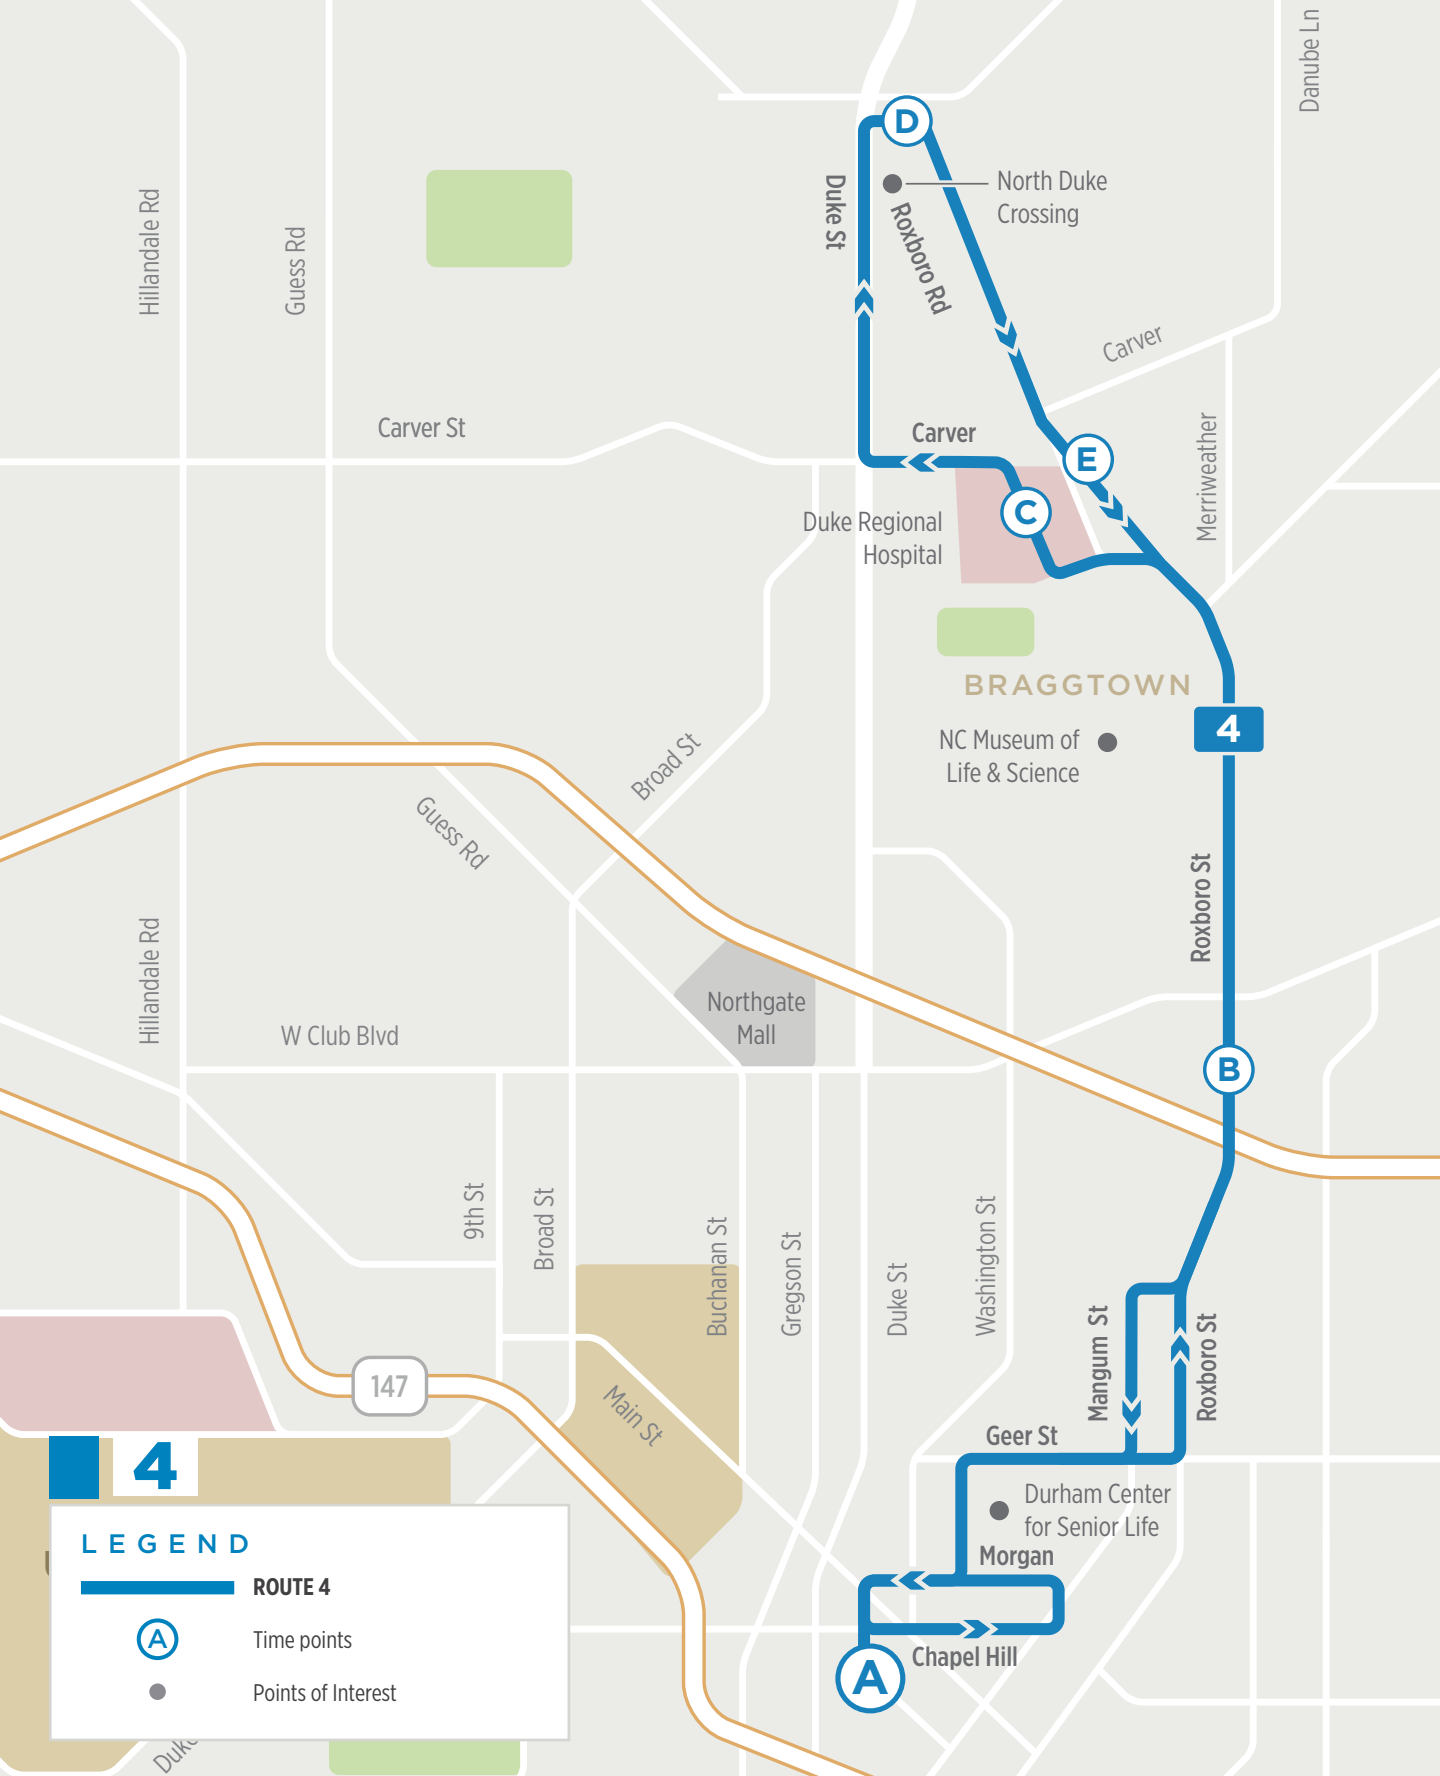

4

LEGEND

- **ROUTE 4**
- Time points
- Points of Interest