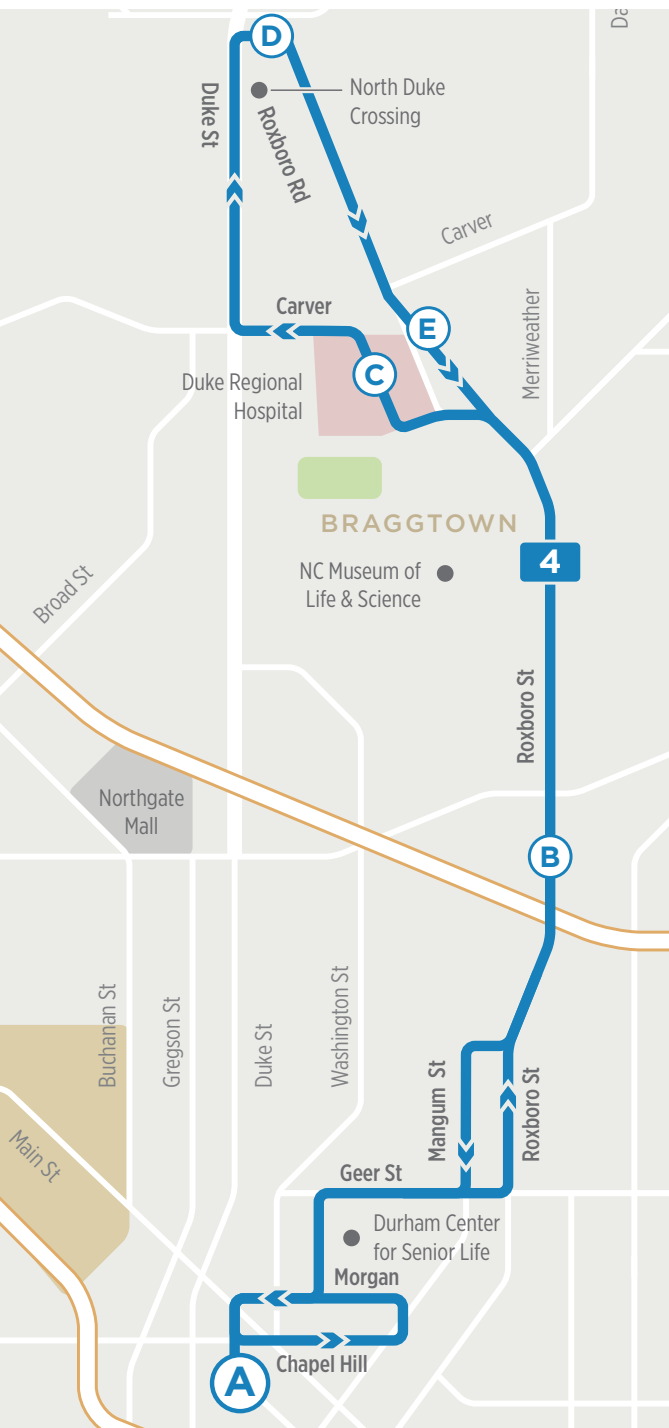

TEMPORARY

**THESE SCHEDULES APPLY TO MON-SAT SERVICE ONLY.
SUNDAY AND HOLIDAY SERVICE IS NOT AFFECTED.**

Route 4

ID#	Durham Station A 5774	Roxboro Rd at Foushee St B 6315	Duke Regional Hospital C 5105	Horton Rd at Roxboro Rd D 5654
6:00 AM		6:14 AM	6:20 AM	6:30 AM
6:30 AM		6:44 AM	6:50 AM	7:00 AM
7:00 AM		7:14 AM	7:20 AM	7:30 AM
7:30 AM		7:44 AM	7:50 AM	8:00 AM
8:00 AM		8:14 AM	8:20 AM	8:30 AM
8:30 AM		8:44 AM	8:50 AM	9:00 AM
9:00 AM		9:14 AM	9:20 AM	9:30 AM
9:30 AM		9:44 AM	9:50 AM	10:00 AM
10:00 AM		10:14 AM	10:20 AM	10:30 AM
10:30 AM		10:44 AM	10:50 AM	11:00 AM
11:00 AM		11:14 AM	11:20 AM	11:30 AM
11:30 AM		11:44 AM	11:50 AM	12:00 PM
12:00 PM		12:14 PM	12:20 PM	12:30 PM
12:30 PM		12:44 PM	12:50 PM	1:00 PM
1:00 PM		1:14 PM	1:20 PM	1:30 PM
1:30 PM		1:44 PM	1:50 PM	2:00 PM
2:00 PM		2:14 PM	2:20 PM	2:30 PM
2:30 PM		2:44 PM	2:50 PM	3:00 PM
3:00 PM		3:14 PM	3:20 PM	3:30 PM
3:30 PM		3:44 PM	3:50 PM	4:00 PM
4:00 PM		4:14 PM	4:20 PM	4:30 PM
4:30 PM		4:44 PM	4:50 PM	5:00 PM
5:00 PM		5:14 PM	5:20 PM	5:30 PM
5:30 PM		5:44 PM	5:50 PM	6:00 PM
6:00 PM		6:14 PM	6:20 PM	6:30 PM
6:30 PM		6:44 PM	6:50 PM	7:00 PM
7:00 PM		7:14 PM	7:20 PM	7:30 PM
8:00 PM		8:14 PM	8:20 PM	8:30 PM
9:00 PM		9:14 PM	9:20 PM	9:30 PM
10:00 PM		10:14 PM	10:20 PM	10:30 PM
11:00 PM		11:14 PM	11:20 PM	11:30 PM
12:00 AM		12:14 AM	12:20 AM	12:30 AM

Get real-time route info with

THE GOSMART

GoLive APP

powered by TransLōc

Scan the QR code or go to translocrider.com

REMEMBER: No food or drink is allowed on board

GoDurham Holiday Schedule

- ____ New Year's Day
- ____ MLK Jr. Day
- ____ Memorial Day
- ____ Independence Day
- ____ Labor Day
- ____ Thanksgiving Day
- ____ Christmas Eve**
- ____ Christmas Day (closed)