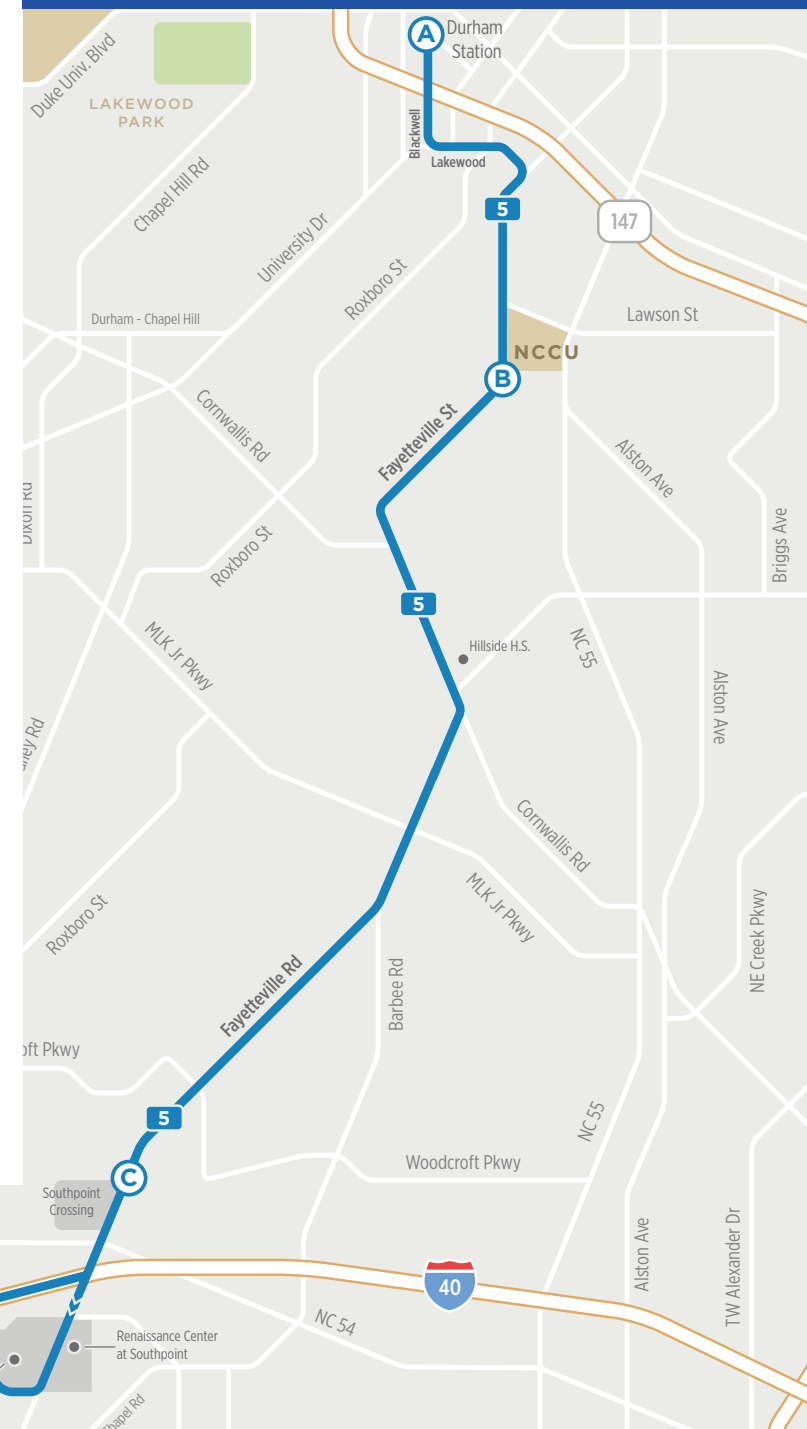

Route 5

ID#	5774	5931	5517	1406
6:00 AM	6:09 AM	6:25 AM	6:35 AM	
6:30 AM	6:39 AM	6:55 AM	7:05 AM	
7:00 AM	7:09 AM	7:25 AM	7:35 AM	
7:30 AM	7:39 AM	7:55 AM	8:05 AM	
8:00 AM	8:09 AM	8:25 AM	8:35 AM	
8:30 AM	8:39 AM	8:55 AM	9:05 AM	
9:00 AM	9:09 AM	9:25 AM	9:35 AM	
9:30 AM	9:39 AM	9:55 AM	10:05 AM	
10:00 AM	10:09 AM	10:25 AM	10:35 AM	
10:30 AM	10:39 AM	10:55 AM	11:05 AM	
11:00 AM	11:09 AM	11:25 AM	11:35 AM	
11:30 AM	11:39 AM	11:55 AM	12:05 PM	
12:00 PM	12:09 PM	12:25 PM	12:35 PM	
12:30 PM	12:39 PM	12:55 PM	1:05 PM	
1:00 PM	1:09 PM	1:25 PM	1:35 PM	
1:30 PM	1:39 PM	1:55 PM	2:05 PM	
2:00 PM	2:09 PM	2:25 PM	2:35 PM	
2:30 PM	2:39 PM	2:55 PM	3:05 PM	
3:00 PM	3:09 PM	3:25 PM	3:35 PM	
3:30 PM	3:39 PM	3:55 PM	4:05 PM	
4:00 PM	4:09 PM	4:25 PM	4:35 PM	
4:30 PM	4:39 PM	4:55 PM	5:05 PM	
5:00 PM	5:09 PM	5:25 PM	5:35 PM	
5:30 PM	5:39 PM	5:55 PM	6:05 PM	
6:00 PM	6:09 PM	6:25 PM	6:35 PM	
6:30 PM	6:39 PM	6:55 PM	7:05 PM	
7:00 PM	7:09 PM	7:25 PM	7:35 PM	
7:30 PM	7:39 PM	7:55 PM	8:05 PM	
8:00 PM	8:09 PM	8:25 PM	8:35 PM	
8:30 PM	8:39 PM	8:55 PM	9:05 PM	
9:00 PM	9:09 PM	9:25 PM	9:35 PM	
9:30 PM	9:39 PM	9:55 PM	10:05 PM	
10:00 PM	10:09 PM	10:25 PM	10:35 PM	
10:30 PM	10:39 PM	10:55 PM	11:05 PM	
11:00 PM	11:09 PM	11:25 PM	11:35 PM	
11:30 PM	11:39 PM	11:55 PM	12:05 AM	
12:00 AM	12:09 AM	12:25 AM	12:35 AM