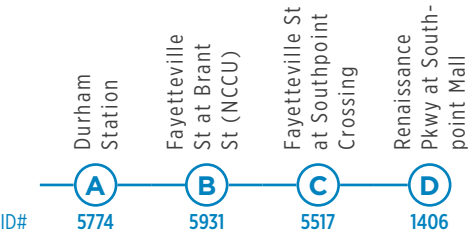

# Route 5

ID#	5774	5931	5517	1406
6:00 AM	6:09 AM	6:25 AM	6:35 AM	
6:30 AM	6:39 AM	6:55 AM	7:05 AM	
7:00 AM	7:09 AM	7:25 AM	7:35 AM	
7:30 AM	7:39 AM	7:55 AM	8:05 AM	
8:00 AM	8:09 AM	8:25 AM	8:35 AM	
8:30 AM	8:39 AM	8:55 AM	9:05 AM	
9:00 AM	9:09 AM	9:25 AM	9:35 AM	
9:30 AM	9:39 AM	9:55 AM	10:05 AM	
10:00 AM	10:09 AM	10:25 AM	10:35 AM	
10:30 AM	10:39 AM	10:55 AM	11:05 AM	
11:00 AM	11:09 AM	11:25 AM	11:35 AM	
11:30 AM	11:39 AM	11:55 AM	12:05 PM	
12:00 PM	12:09 PM	12:25 PM	12:35 PM	
12:30 PM	12:39 PM	12:55 PM	1:05 PM	
1:00 PM	1:09 PM	1:25 PM	1:35 PM	
1:30 PM	1:39 PM	1:55 PM	2:05 PM	
2:00 PM	2:09 PM	2:25 PM	2:35 PM	
2:30 PM	2:39 PM	2:55 PM	3:05 PM	
3:00 PM	3:09 PM	3:25 PM	3:35 PM	
3:30 PM	3:39 PM	3:55 PM	4:05 PM	
4:00 PM	4:09 PM	4:25 PM	4:35 PM	
4:30 PM	4:39 PM	4:55 PM	5:05 PM	
5:00 PM	5:09 PM	5:25 PM	5:35 PM	
5:30 PM	5:39 PM	5:55 PM	6:05 PM	
6:00 PM	6:09 PM	6:25 PM	6:35 PM	
6:30 PM	6:39 PM	6:55 PM	7:05 PM	
7:00 PM	7:09 PM	7:25 PM	7:35 PM	
7:30 PM	7:39 PM	7:55 PM	8:05 PM	
8:00 PM	8:09 PM	8:25 PM	8:35 PM	
8:30 PM	8:39 PM	8:55 PM	9:05 PM	
9:00 PM	9:09 PM	9:25 PM	9:35 PM	
9:30 PM	9:39 PM	9:55 PM	10:05 PM	
10:00 PM	10:09 PM	10:25 PM	10:35 PM	
10:30 PM	10:39 PM	10:55 PM	11:05 PM	
11:00 PM	11:09 PM	11:25 PM	11:35 PM	
11:30 PM	11:39 PM	11:55 PM	12:05 AM	
12:00 AM	12:09 AM	12:25 AM	12:35 AM	