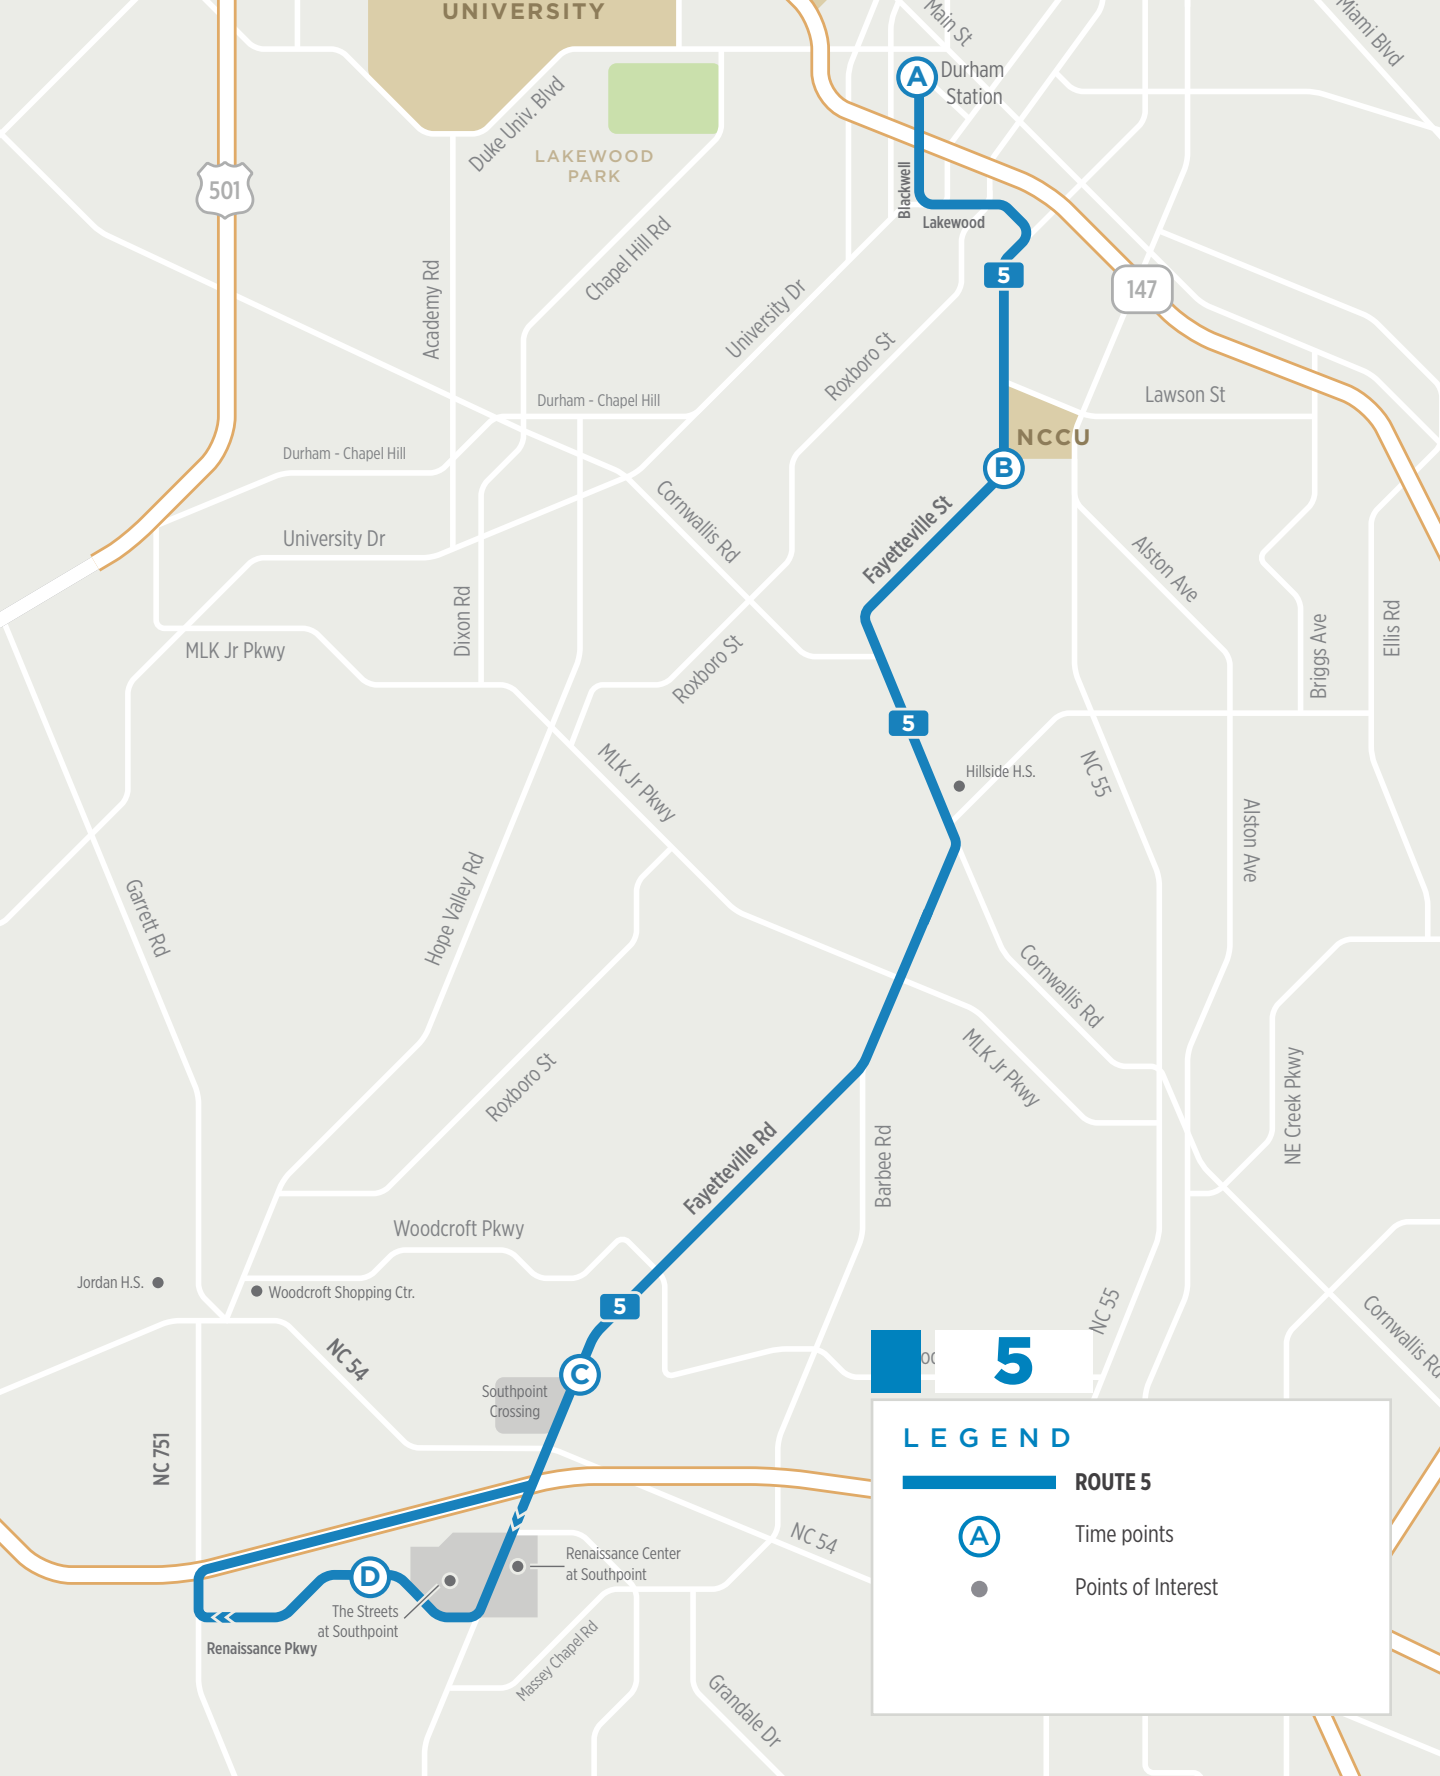

# Route 5

ID#	5774	5931	5517	1406
6:00 AM	6:09 AM	6:25 AM	6:35 AM	
6:30 AM	6:39 AM	6:55 AM	7:05 AM	
7:00 AM	7:09 AM	7:25 AM	7:35 AM	
7:30 AM	7:39 AM	7:55 AM	8:05 AM	
8:00 AM	8:09 AM	8:25 AM	8:35 AM	
8:30 AM	8:39 AM	8:55 AM	9:05 AM	
9:00 AM	9:09 AM	9:25 AM	9:35 AM	
9:30 AM	9:39 AM	9:55 AM	10:05 AM	
10:00 AM	10:09 AM	10:25 AM	10:35 AM	
10:30 AM	10:39 AM	10:55 AM	11:05 AM	
11:00 AM	11:09 AM	11:25 AM	11:35 AM	
11:30 AM	11:39 AM	11:55 AM	12:05 PM	
12:00 PM	12:09 PM	12:25 PM	12:35 PM	
12:30 PM	12:39 PM	12:55 PM	1:05 PM	
1:00 PM	1:09 PM	1:25 PM	1:35 PM	
1:30 PM	1:39 PM	1:55 PM	2:05 PM	
2:00 PM	2:09 PM	2:25 PM	2:35 PM	
2:30 PM	2:39 PM	2:55 PM	3:05 PM	
3:00 PM	3:09 PM	3:25 PM	3:35 PM	
3:30 PM	3:39 PM	3:55 PM	4:05 PM	
4:00 PM	4:09 PM	4:25 PM	4:35 PM	
4:30 PM	4:39 PM	4:55 PM	5:05 PM	
5:00 PM	5:09 PM	5:25 PM	5:35 PM	
5:30 PM	5:39 PM	5:55 PM	6:05 PM	
6:00 PM	6:09 PM	6:25 PM	6:35 PM	
6:30 PM	6:39 PM	6:55 PM	7:05 PM	
7:00 PM	7:09 PM	7:25 PM	7:35 PM	
7:30 PM	7:39 PM	7:55 PM	8:05 PM	
8:00 PM	8:09 PM	8:25 PM	8:35 PM	
8:30 PM	8:39 PM	8:55 PM	9:05 PM	
9:00 PM	9:09 PM	9:25 PM	9:35 PM	
9:30 PM	9:39 PM	9:55 PM	10:05 PM	
10:00 PM	10:09 PM	10:25 PM	10:35 PM	
10:30 PM	10:39 PM	10:55 PM	11:05 PM	
11:00 PM	11:09 PM	11:25 PM	11:35 PM	
11:30 PM	11:39 PM	11:55 PM	12:05 AM	
12:00 AM	12:09 AM	12:25 AM	12:35 AM	

# **SUNDAY AND HOLIDAY SCHEDULE**

**LEGEND**

 **ROUTE 5**

 Time points

 Points of Interest

501

147

NCCU