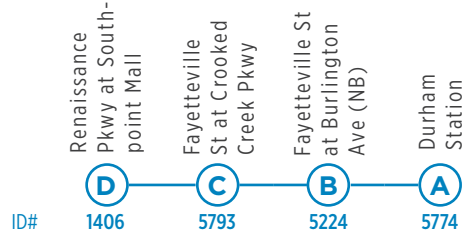

# Route 5

ID#	5774	5931	5517	1406
6:00 AM	6:09 AM	6:25 AM	6:35 AM	
6:30 AM	6:39 AM	6:55 AM	7:05 AM	
7:00 AM	7:09 AM	7:25 AM	7:35 AM	
7:30 AM	7:39 AM	7:55 AM	8:05 AM	
8:00 AM	8:09 AM	8:25 AM	8:35 AM	
8:30 AM	8:39 AM	8:55 AM	9:05 AM	
9:00 AM	9:09 AM	9:25 AM	9:35 AM	
9:30 AM	9:39 AM	9:55 AM	10:05 AM	
10:00 AM	10:09 AM	10:25 AM	10:35 AM	
10:30 AM	10:39 AM	10:55 AM	11:05 AM	
11:00 AM	11:09 AM	11:25 AM	11:35 AM	
11:30 AM	11:39 AM	11:55 AM	12:05 PM	
12:00 PM	12:09 PM	12:25 PM	12:35 PM	
12:30 PM	12:39 PM	12:55 PM	1:05 PM	
1:00 PM	1:09 PM	1:25 PM	1:35 PM	
1:30 PM	1:39 PM	1:55 PM	2:05 PM	
2:00 PM	2:09 PM	2:25 PM	2:35 PM	
2:30 PM	2:39 PM	2:55 PM	3:05 PM	
3:00 PM	3:09 PM	3:25 PM	3:35 PM	
3:30 PM	3:39 PM	3:55 PM	4:05 PM	
4:00 PM	4:09 PM	4:25 PM	4:35 PM	
4:30 PM	4:39 PM	4:55 PM	5:05 PM	
5:00 PM	5:09 PM	5:25 PM	5:35 PM	
5:30 PM	5:39 PM	5:55 PM	6:05 PM	
6:00 PM	6:09 PM	6:25 PM	6:35 PM	
6:30 PM	6:39 PM	6:55 PM	7:05 PM	
7:00 PM	7:09 PM	7:25 PM	7:35 PM	
7:30 PM	7:39 PM	7:55 PM	8:05 PM	
8:00 PM	8:09 PM	8:25 PM	8:35 PM	
8:30 PM	8:39 PM	8:55 PM	9:05 PM	
9:00 PM	9:09 PM	9:25 PM	9:35 PM	
9:30 PM	9:39 PM	9:55 PM	10:05 PM	
10:00 PM	10:09 PM	10:25 PM	10:35 PM	
10:30 PM	10:39 PM	10:55 PM	11:05 PM	
11:00 PM	11:09 PM	11:25 PM	11:35 PM	
11:30 PM	11:39 PM	11:55 PM	12:05 AM	
12:00 AM	12:09 AM	12:25 AM	12:35 AM	