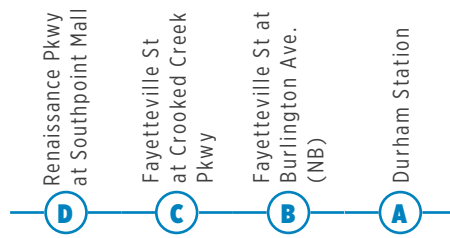

INBOUND

4:05 PM	4:10 PM	4:26 PM	4:40 PM
4:20 PM	4:25 PM	4:41 PM	4:55 PM
4:35 PM	4:40 PM	4:56 PM	5:10 PM
4:50 PM	4:55 PM	5:11 PM	5:25 PM
5:05 PM	5:10 PM	5:26 PM	5:40 PM
5:20 PM	5:25 PM	5:41 PM	5:55 PM
-	-	-	-
5:50 PM	5:55 PM	6:11 PM	6:25 PM
-	-	-	-
6:20 PM	6:28 PM	6:44 PM	6:55 PM
6:50 PM	6:58 PM	7:14 PM	7:25 PM
7:20 PM	7:28 PM	7:44 PM	7:55 PM
7:50 PM	7:58 PM	8:14 PM	8:25 PM
8:20 PM	8:28 PM	8:44 PM	8:55 PM
8:50 PM	8:58 PM	9:14 PM	9:25 PM
9:20 PM	9:28 PM	9:44 PM	9:55 PM
9:50 PM	9:58 PM	10:14 PM	10:25 PM
10:20 PM	10:28 PM	10:44 PM	10:55 PM
10:50 PM	10:58 PM	11:14 PM	11:25 PM
11:20 PM	11:28 PM	11:44 PM	11:55 PM
-	-	-	-
-	-	-	-
-	-	-	-