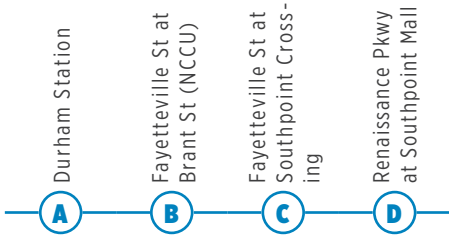

OUTBOUND

3:30 PM	3:39 PM	3:55 PM	4:05 PM
3:45 PM	3:54 PM	4:10 PM	4:20 PM
4:00 PM	4:09 PM	4:25 PM	4:35 PM
4:15 PM	4:24 PM	4:40 PM	4:50 PM
4:30 PM	4:39 PM	4:55 PM	5:05 PM
4:45 PM	4:54 PM	5:10 PM	5:20 PM
5:00 PM	5:09 PM	5:25 PM	5:35 PM
5:15 PM	5:24 PM	5:40 PM	5:50 PM
5:30 PM	5:39 PM	5:55 PM	6:05 PM
5:45 PM	5:54 PM	6:10 PM	6:20 PM
6:00 PM	6:09 PM	6:25 PM	6:35 PM
6:30 PM	6:39 PM	6:55 PM	7:05 PM
7:00 PM	7:09 PM	7:25 PM	7:35 PM
7:30 PM	7:39 PM	7:55 PM	8:05 PM
8:00 PM	8:09 PM	8:25 PM	8:35 PM
8:30 PM	8:39 PM	8:55 PM	9:05 PM
9:00 PM	9:09 PM	9:25 PM	9:35 PM
9:30 PM	9:39 PM	9:55 PM	10:05 PM
10:00 PM	10:09 PM	10:25 PM	10:35 PM
10:30 PM	10:39 PM	10:55 PM	11:05 PM
11:00 PM	11:09 PM	11:25 PM	11:35 PM
11:30 PM	11:39 PM	11:55 PM	12:05 AM
12:00 AM	12:09 AM	12:25 AM	12:35 AM