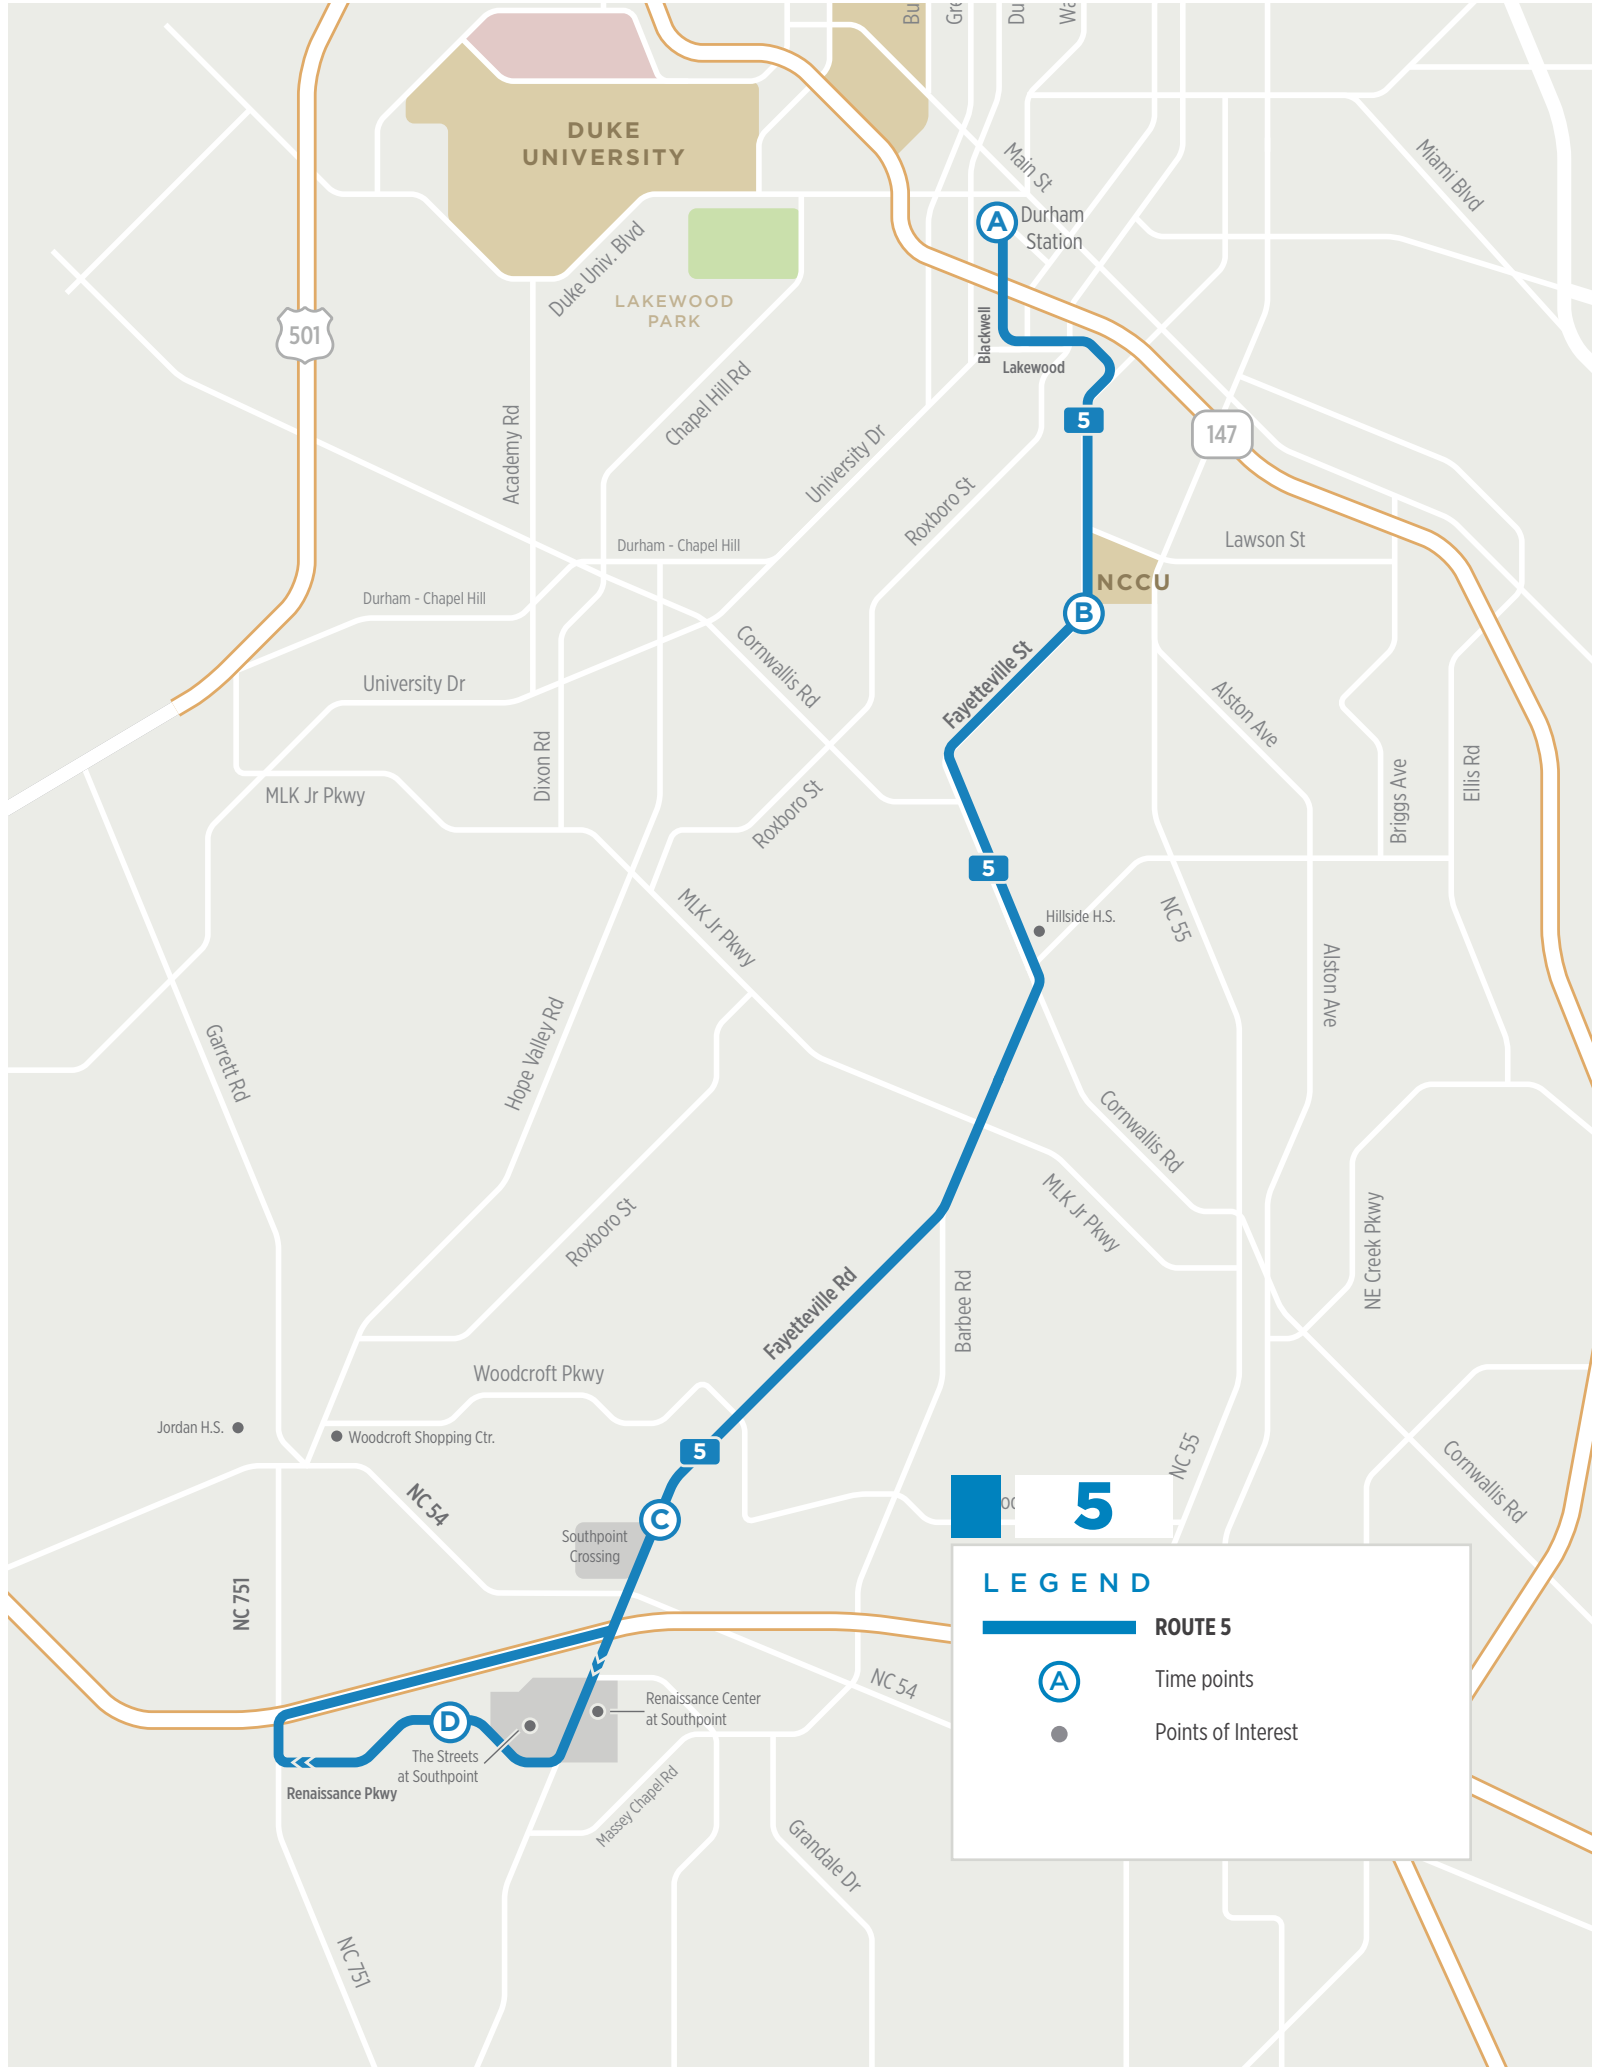

5

LEGEND

- **ROUTE 5**
- **A** Time points
- Points of Interest