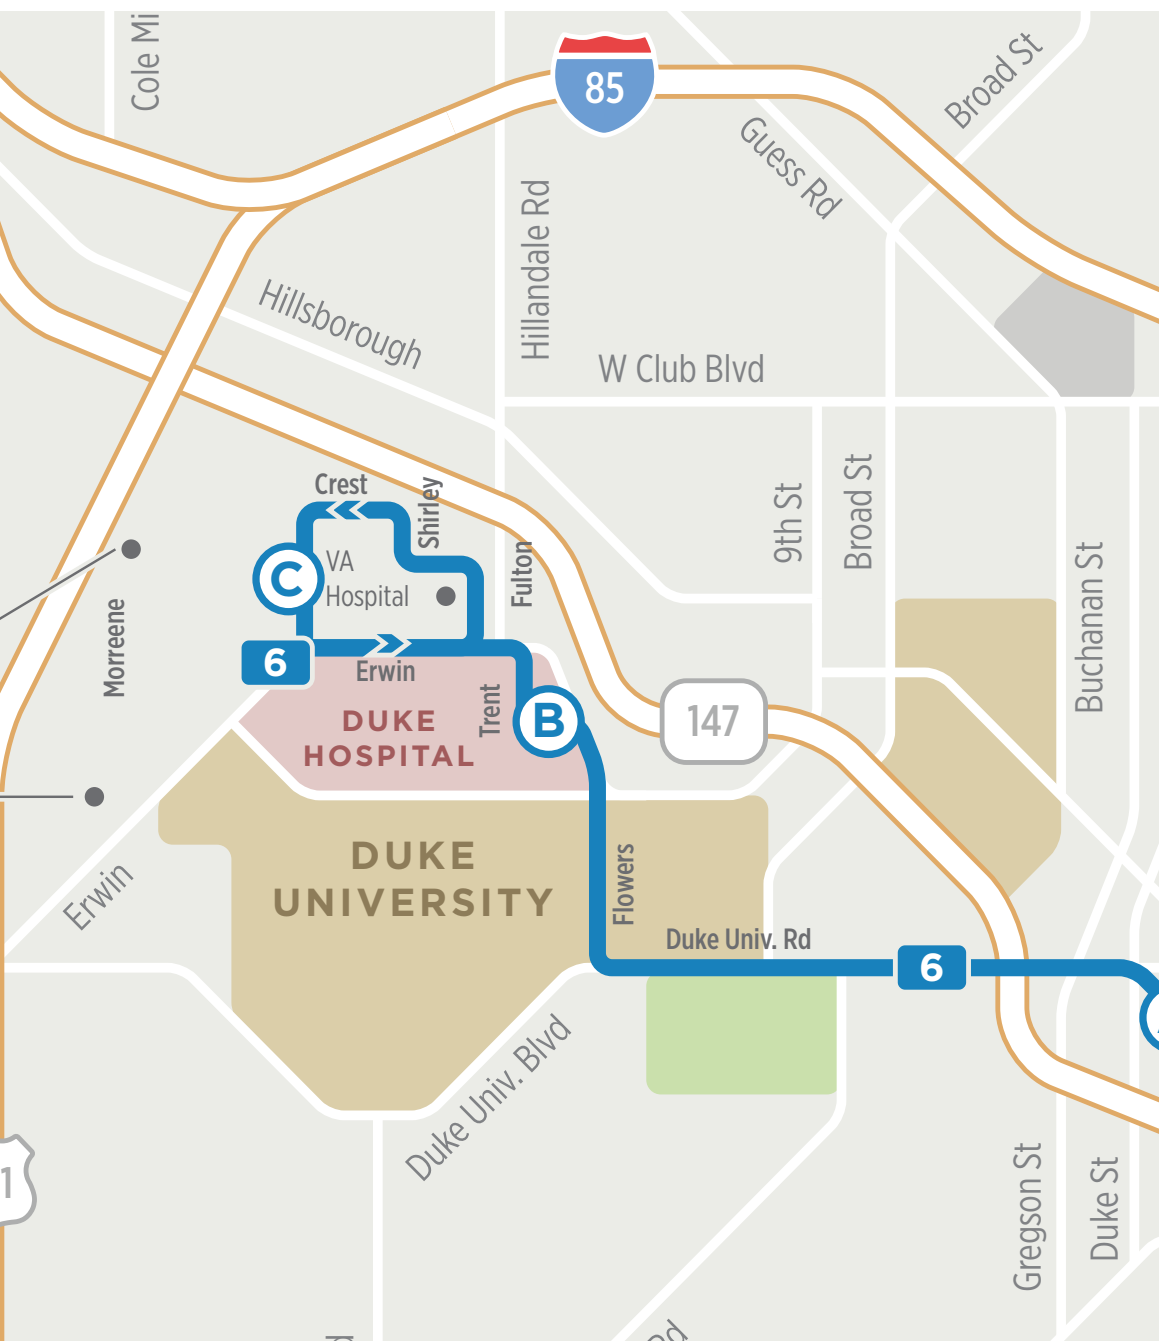

Route 6

	Durham Station	Trent Dr at Duke Hospital South	Douglas St at Pratt St		Douglas St at Pratt St	Trent Dr at Duke Hospital South (EB)	Durham Station
	(A)	(B)	(C)		(C)	(B)	(A)
ID#	5774	5078	6076		6076	5743	5774
6:00 AM		6:13 AM	6:19 AM		5:34 AM	5:39 AM	5:55 AM
7:00 AM		7:13 AM	7:19 AM		6:34 AM	6:39 AM	6:55 AM
8:00 AM		8:13 AM	8:19 AM		7:34 AM	7:39 AM	7:55 AM
9:00 AM		9:13 AM	9:19 AM		8:34 AM	8:39 AM	8:55 AM
10:00 AM		10:13 AM	10:19 AM		9:34 AM	9:39 AM	9:55 AM
11:00 AM		11:13 AM	11:19 AM		10:34 AM	10:39 AM	10:55 AM
12:00 PM		12:13 PM	12:19 PM		11:34 AM	11:39 AM	11:55 AM
1:00 PM		1:13 PM	1:19 PM		12:34 PM	12:39 PM	12:55 PM
2:00 PM		2:13 PM	2:19 PM		1:34 PM	1:39 PM	1:55 PM
3:00 PM		3:13 PM	3:19 PM		2:34 PM	2:39 PM	2:55 PM
4:00 PM		4:13 PM	4:19 PM		3:34 PM	3:39 PM	3:55 PM
5:00 PM		5:13 PM	5:19 PM		4:34 PM	4:39 PM	4:55 PM
6:00 PM		6:13 PM	6:19 PM		5:34 PM	5:39 PM	5:55 PM
7:00 PM		7:13 PM	7:19 PM		6:34 PM	6:39 PM	6:55 PM
8:00 PM		8:13 PM	8:19 PM		7:34 PM	7:39 PM	7:55 PM
9:00 PM		9:13 PM	9:19 PM		8:34 PM	8:39 PM	8:55 PM
10:00 PM		10:13 PM	10:19 PM		9:34 PM	9:39 PM	9:55 PM
11:00 PM		11:13 PM	11:19 PM		10:34 PM	10:39 PM	10:55 PM
12:00 AM		12:13 AM	12:19 AM		11:34 PM	11:39 PM	11:55 PM

TEMPORARY