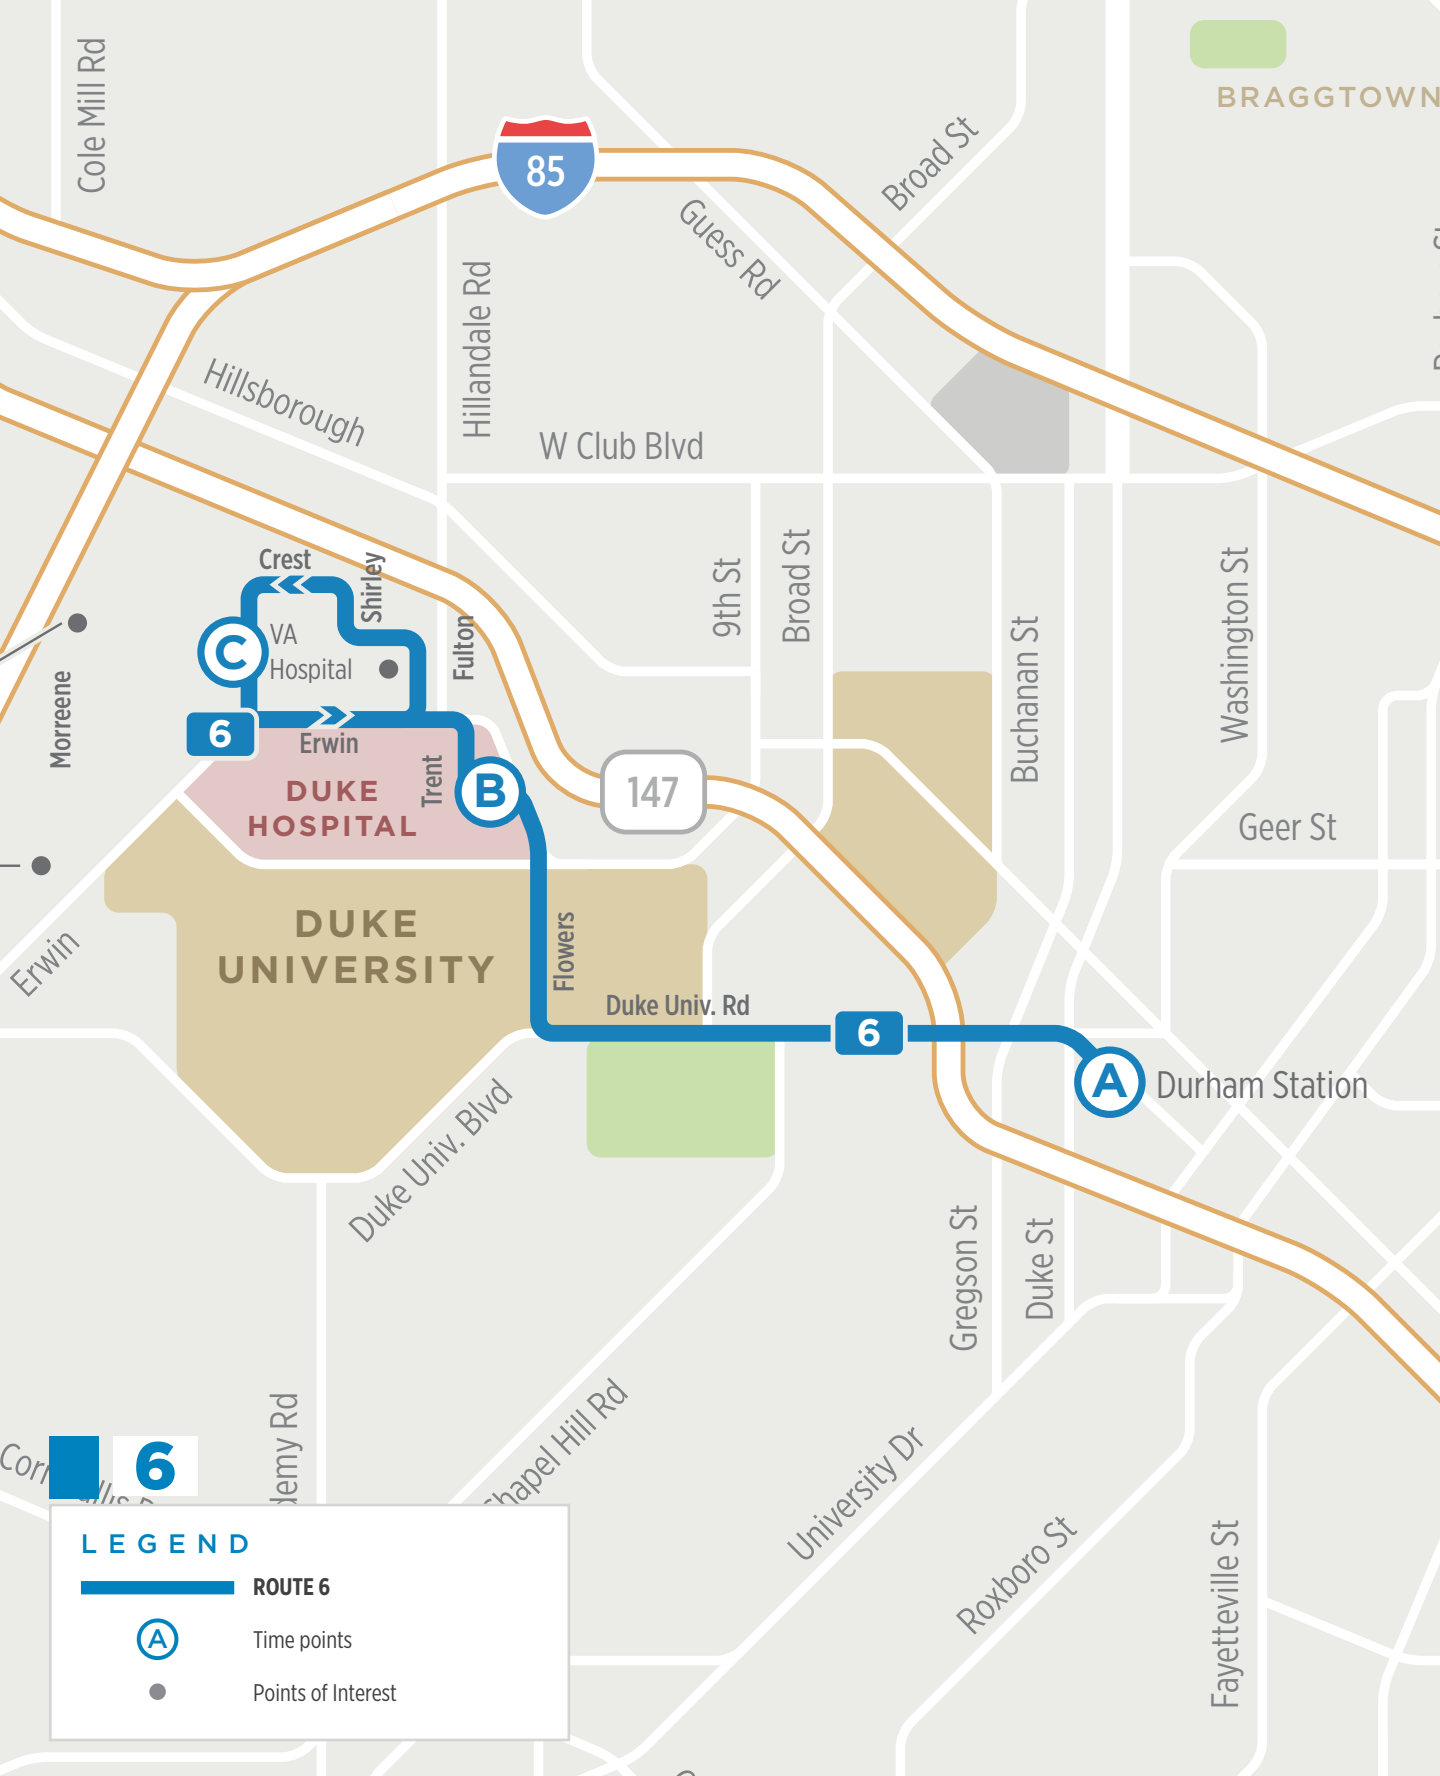

6

LEGEND

ROUTE 6

Time points

Points of Interest