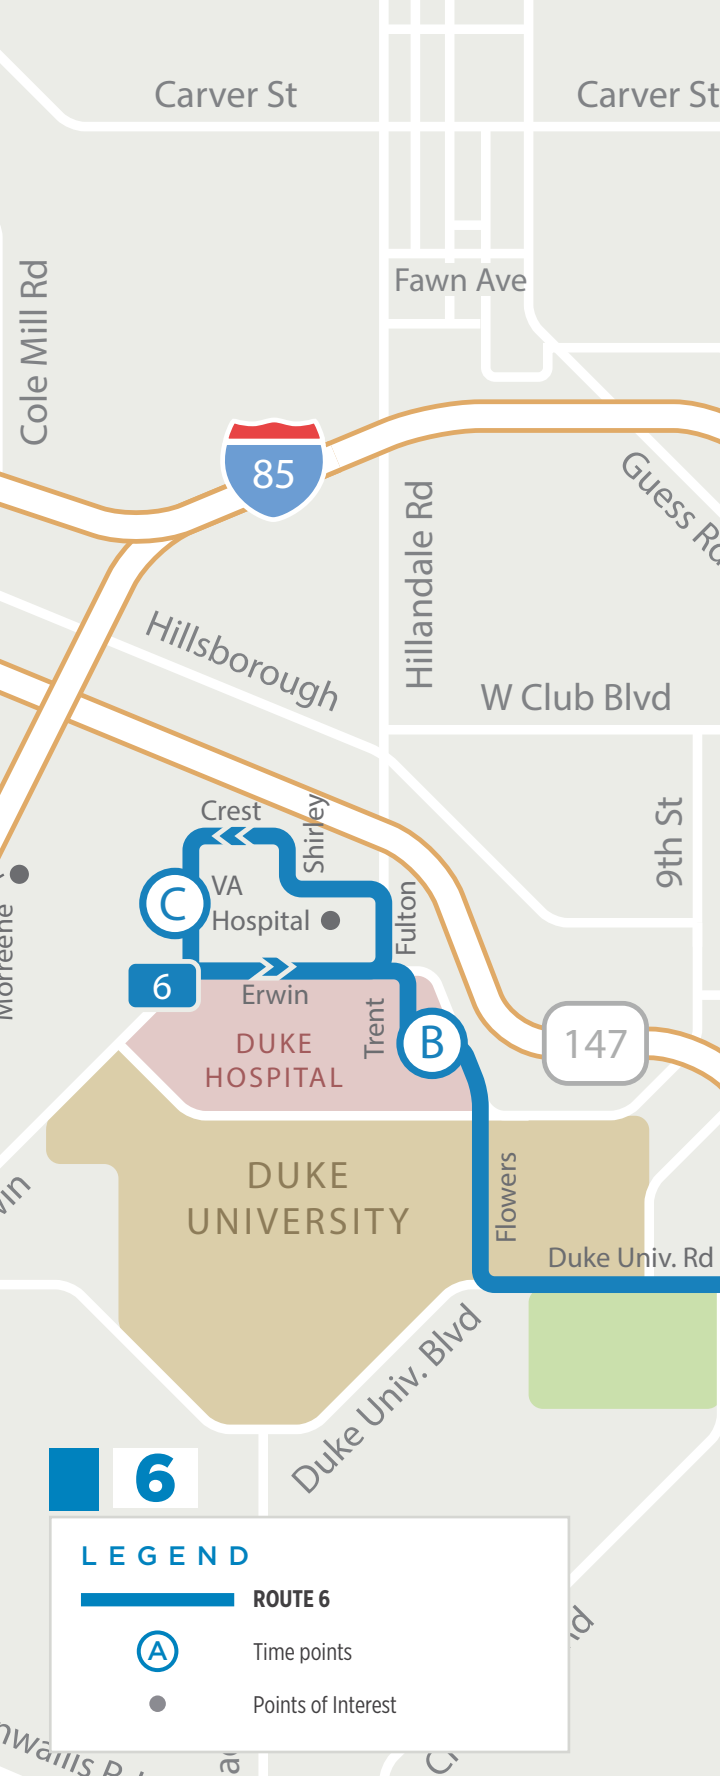

GODURHAM  
**Route**  
**6**

Effective : Jan. 2024

[godurhamtransit.org](http://godurhamtransit.org)  
**919.485.RIDE (7433)**

SCAN THE QR CODE OR VISIT **GODURHAMTRANSIT.ORG/INFOPOINT** TO DOWNLOAD THE **MYSTOP MOBILE APP!**

Carver St

Carver St

Cole Mill Rd

Fawn Ave

Hillandale Rd

Guess Rd

Hillsborough

W Club Blvd

Crest

Shirley

C

VA Hospital

Fulton

9th St

6

Duke Univ. Blvd

6

LEGEND

 ROUTE 6

 Time points

 Points of Interest

Carv

Merriweather