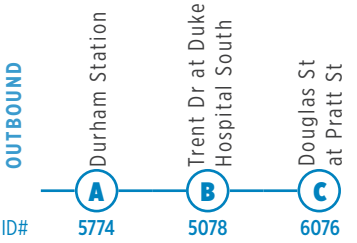

BRAGGTOWN

Roxboro St

Broad St

Broad St

Buchanan St

Washington St

Geer St

6

A

Durham Station

Gregson St

Duke St

University Dr

St

St

OUTBOUND

## SUNDAY & HOLIDAYS

OUTBOUND

	Durham Station <b>A</b>	Trent Dr at Duke Hospital South <b>B</b>	Douglas St at Pratt St <b>C</b>
ID#	5774	5078	6076
	-	-	-
	7:00 AM	7:13 AM	7:19 AM
	8:00 AM	8:13 AM	8:19 AM
	9:00 AM	9:13 AM	9:19 AM
	10:00 AM	10:13 AM	10:19 AM
	11:00 AM	11:13 AM	11:19 AM
	12:00 PM	12:13 PM	12:19 PM
	1:00 PM	1:13 PM	1:19 PM
	2:00 PM	2:13 PM	2:19 PM
	3:00 PM	3:13 PM	3:19 PM
	4:00 PM	4:13 PM	4:19 PM
	5:00 PM	5:13 PM	5:19 PM
	6:00 PM	6:13 PM	6:19 PM
	7:00 PM	7:13 PM	7:19 PM
	8:00 PM	8:13 PM	8:19 PM
	9:00 PM	9:13 PM	9:19 PM

INBOUND

	Douglas St at Pratt St <b>C</b>	Trent Dr at Duke Hospital South <b>B</b>	Durham Station <b>A</b>
ID#	6076	5743	5774
6:34 AM	6:39 AM	6:55 AM	
7:34 AM	7:39 AM	7:55 AM	
8:34 AM	8:39 AM	8:55 AM	
9:34 AM	9:39 AM	9:55 AM	
10:34 AM	10:39 AM	10:55 AM	
11:34 AM	11:39 AM	11:55 AM	
12:34 PM	12:39 PM	12:55 PM	
1:34 PM	1:39 PM	1:55 PM	
2:34 PM	2:39 PM	2:55 PM	
3:34 PM	3:39 PM	3:55 PM	
4:34 PM	4:39 PM	4:55 PM	
5:34 PM	5:39 PM	5:55 PM	
6:34 PM	6:39 PM	6:55 PM	
7:34 PM	7:39 PM	7:55 PM	
8:34 PM	8:39 PM	8:55 PM	
-	-	-	