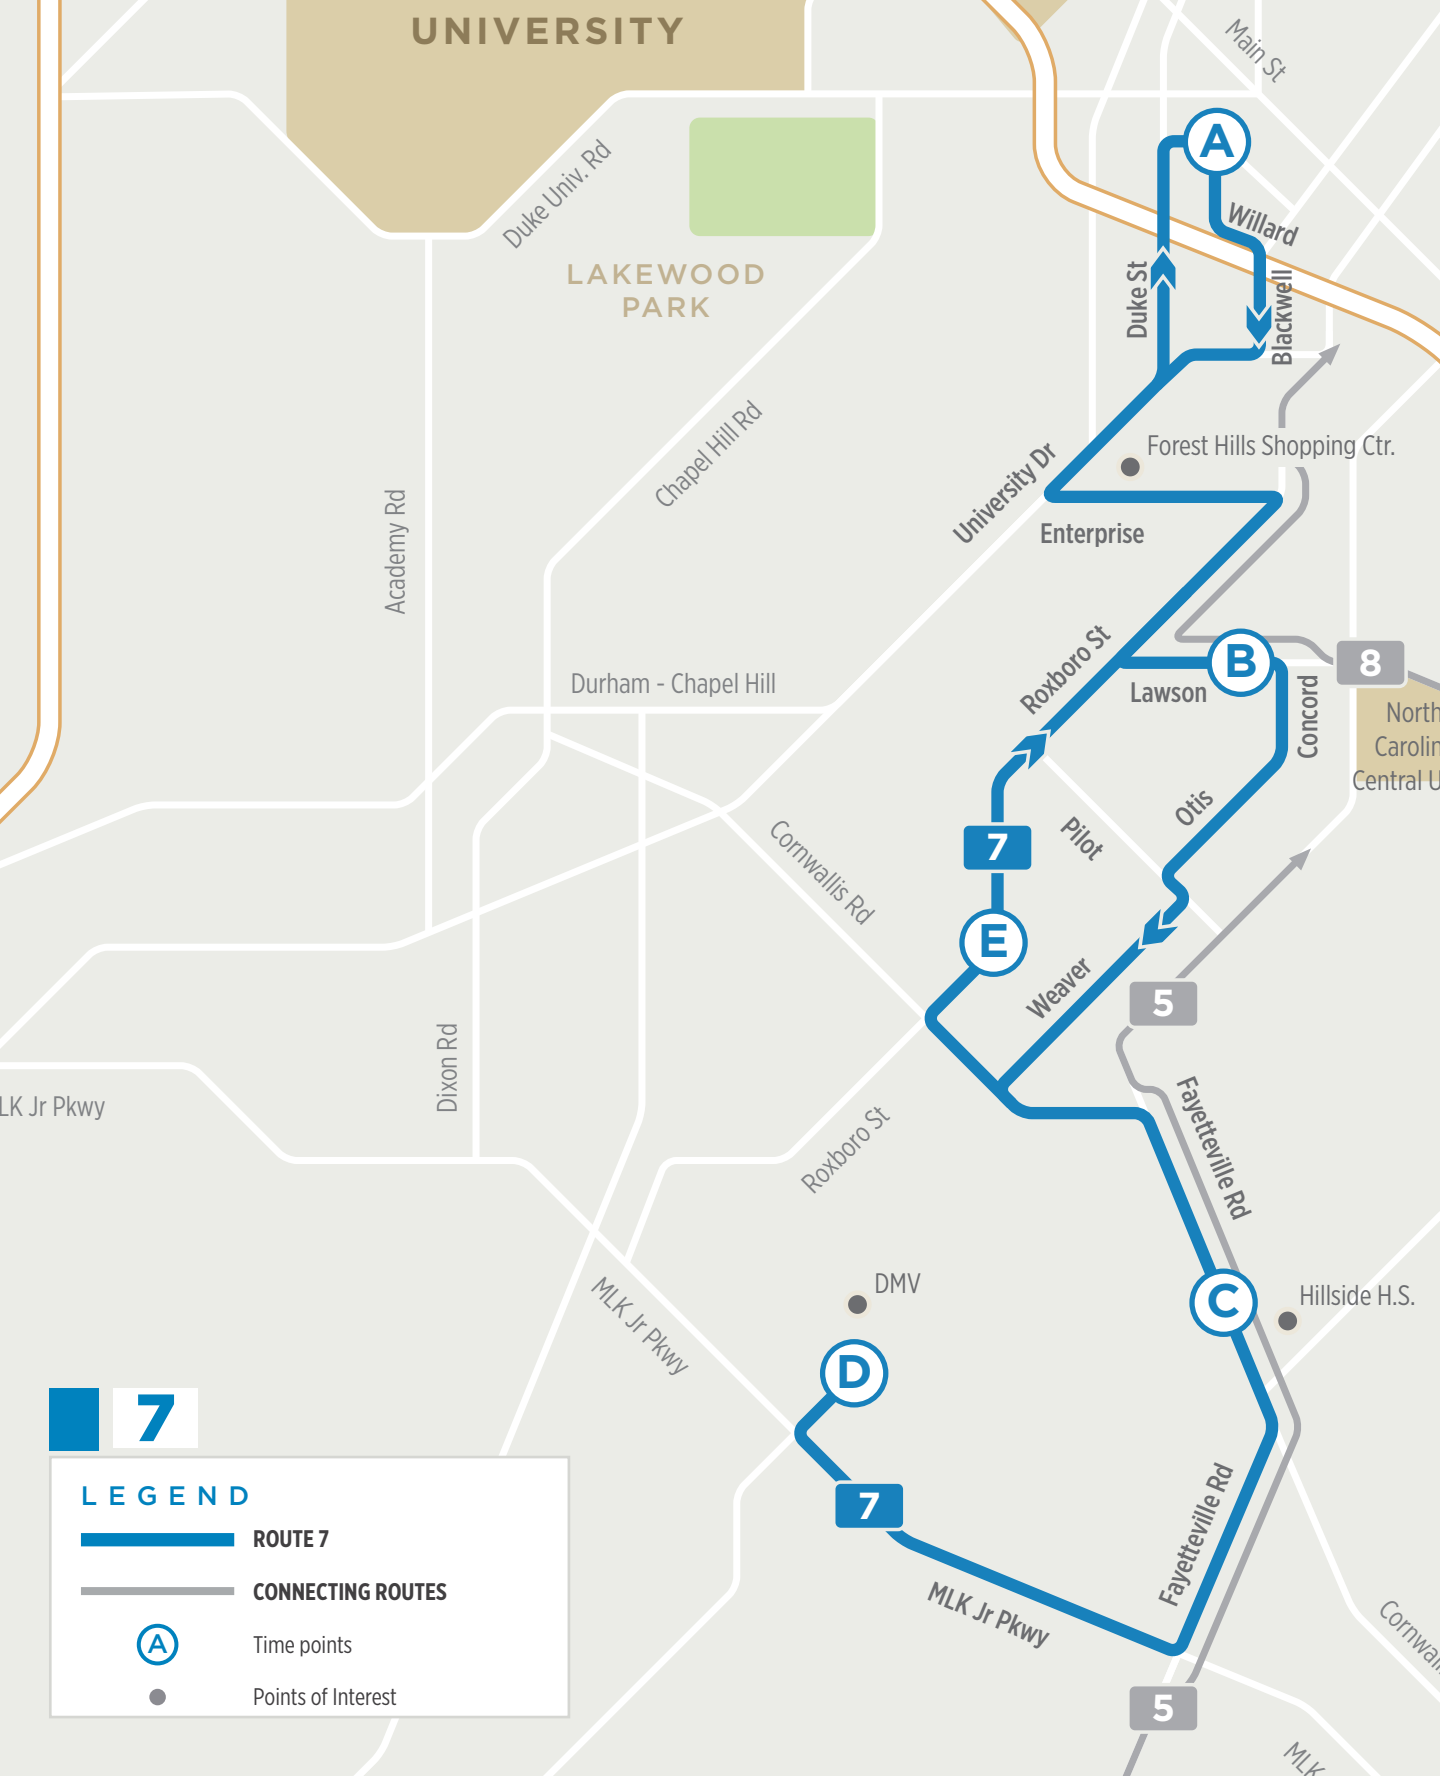

7

E

Weaver

5

Fayetteville Rd

C

MLK Jr Pkwy

5

Cornwallis

MLK

7

LEGEND

ROUTE 7

CONNECTING ROUTES

A Time points

● Points of Interest

OUTBOUND	Durham Station			
	A	B	C	D
	Durham Station	Lawson St at Concord St (EB)	Fayetteville St at Cook Rd (Hillside HS)	S. Roxboro St at Shoppes at Hope Valley
ID#	5774	5824	6256	6591
-	-	-	-	-
7:00 AM	7:10 AM	7:17 AM	7:25 AM	
8:00 AM	8:10 AM	8:17 AM	8:25 AM	
9:00 AM	9:10 AM	9:17 AM	9:25 AM	
10:00 AM	10:10 AM	10:17 AM	10:25 AM	
11:00 AM	11:10 AM	11:17 AM	11:25 AM	
12:00 PM	12:10 PM	12:17 PM	12:25 PM	
1:00 PM	1:10 PM	1:17 PM	1:25 PM	
2:00 PM	2:10 PM	2:17 PM	2:25 PM	
3:00 PM	3:10 PM	3:17 PM	3:25 PM	
4:00 PM	4:10 PM	4:17 PM	4:25 PM	
5:00 PM	5:10 PM	5:17 PM	5:25 PM	
6:00 PM	6:10 PM	6:17 PM	6:25 PM	
7:00 PM	7:10 PM	7:17 PM	7:25 PM	
8:00 PM	8:10 PM	8:17 PM	8:25 PM	
9:00 PM	9:10 PM	9:17 PM	9:25 PM	

Get real-time route info with

THE GOSMART

GoLive APP

powered by TransLōc

Scan the QR code or go to [translocrider.com](https://translocrider.com)

**GoDurham Holiday Schedule**

- \_\_\_\_\_  
New Year's Day
- \_\_\_\_\_  
MLK Jr. Day
- \_\_\_\_\_  
Memorial Day
- \_\_\_\_\_  
Independence Day
- \_\_\_\_\_  
Labor Day
- \_\_\_\_\_  
Thanksgiving Day
- \_\_\_\_\_  
Christmas Eve\*\*
- \_\_\_\_\_  
Christmas Day (closed)