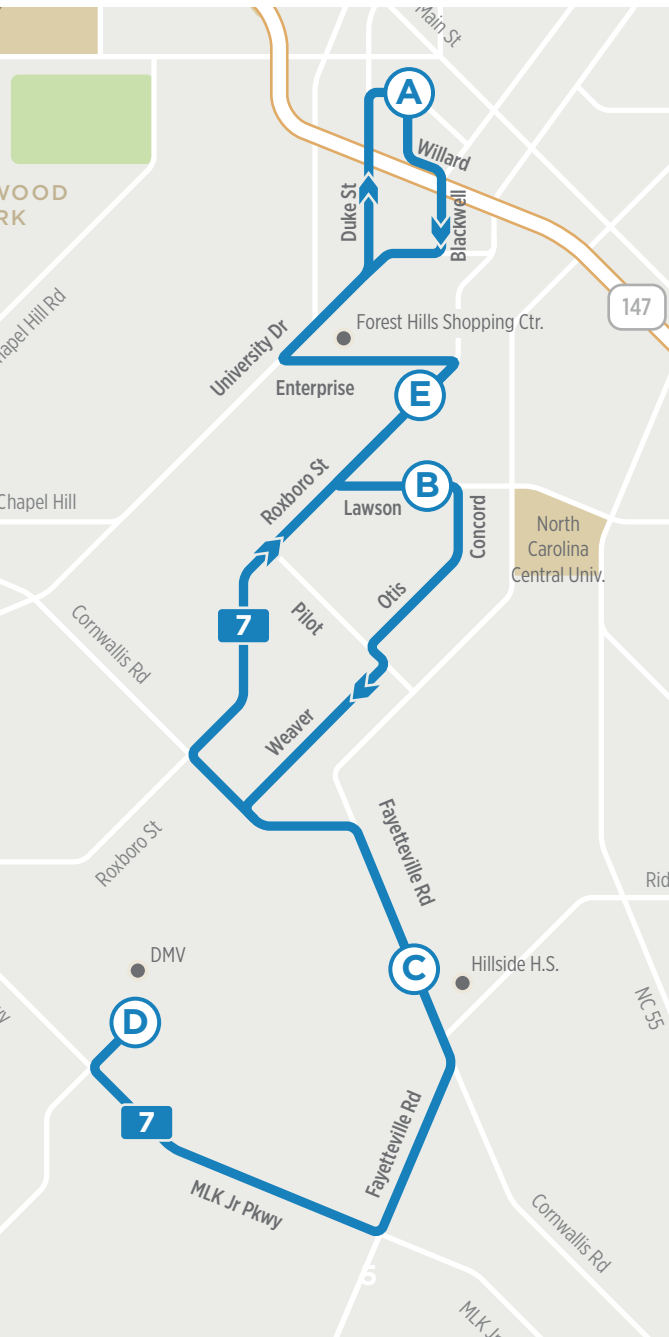

TEMPORARY

**THESE SCHEDULES APPLY TO MON-SAT SERVICE ONLY.
SUNDAY AND HOLIDAY SERVICE IS NOT AFFECTED.**

Route 7

ID#	Durham Station A 5774	Lawson St at Concord St (EB) B 5824	Fayetteville St at Cook Rd (Hillside HS) C 6256	S. Roxboro St at Kroger D 6591
6:00 AM		6:10 AM	6:17 AM	6:25 AM
7:00 AM		7:10 AM	7:17 AM	7:25 AM
8:00 AM		8:10 AM	8:17 AM	8:25 AM
9:00 AM		9:10 AM	9:17 AM	9:25 AM
10:00 AM		10:10 AM	10:17 AM	10:25 AM
11:00 AM		11:10 AM	11:17 AM	11:25 AM
12:00 PM		12:10 PM	12:17 PM	12:25 PM
1:00 PM		1:10 PM	1:17 PM	1:25 PM
2:00 PM		2:10 PM	2:17 PM	2:25 PM
3:00 PM		3:10 PM	3:17 PM	3:25 PM
4:00 PM		4:10 PM	4:17 PM	4:25 PM
5:00 PM		5:10 PM	5:17 PM	5:25 PM
6:00 PM		6:10 PM	6:17 PM	6:25 PM
7:00 PM		7:10 PM	7:17 PM	7:25 PM
8:00 PM		8:10 PM	8:17 PM	8:25 PM
9:00 PM		9:10 PM	9:17 PM	9:25 PM
10:00 PM		10:10 PM	10:17 PM	10:25 PM
11:00 PM		11:10 PM	11:17 PM	11:25 PM
12:00 AM		12:10 AM	12:17 AM	12:25 AM

ID#	S. Roxboro St at Kroger D 6591	Fayetteville St at Cook Rd (Hillside HS) C 6257	Roxboro St at Umstead St (NB) E 5689	Durham Station A 5774
5:34 AM		5:44 AM	5:55 AM	
6:25 AM		6:34 AM	6:44 AM	6:55 AM
7:25 AM		7:34 AM	7:44 AM	7:55 AM
8:25 AM		8:34 AM	8:44 AM	8:55 AM
9:25 AM		9:34 AM	9:44 AM	9:55 AM
10:25 AM		10:34 AM	10:44 AM	10:55 AM
11:25 AM		11:34 AM	11:44 AM	11:55 AM
12:25 PM		12:34 PM	12:44 PM	12:55 PM
1:25 PM		1:34 PM	1:44 PM	1:55 PM
2:25 PM		2:34 PM	2:44 PM	2:55 PM
3:25 PM		3:34 PM	3:44 PM	3:55 PM
4:25 PM		4:34 PM	4:44 PM	4:55 PM
5:25 PM		5:34 PM	5:44 PM	5:55 PM
6:25 PM		6:34 PM	6:44 PM	6:55 PM
7:25 PM		7:34 PM	7:44 PM	7:55 PM
8:25 PM		8:34 PM	8:44 PM	8:55 PM
9:25 PM		9:34 PM	9:44 PM	9:55 PM
10:25 PM		10:34 PM	10:44 PM	10:55 PM
11:25 PM		11:34 PM	11:44 PM	11:55 PM

Cornwallis Rd

LK Jr Pkwy

Dixon Rd

Roxboro St

MLK Jr Pkwy

DMV

Hillside H.S.

Main St

MLK Jr Pkwy

5

Cornwallis

MLK

7

LEGEND

ROUTE 7

CONNECTING ROUTES