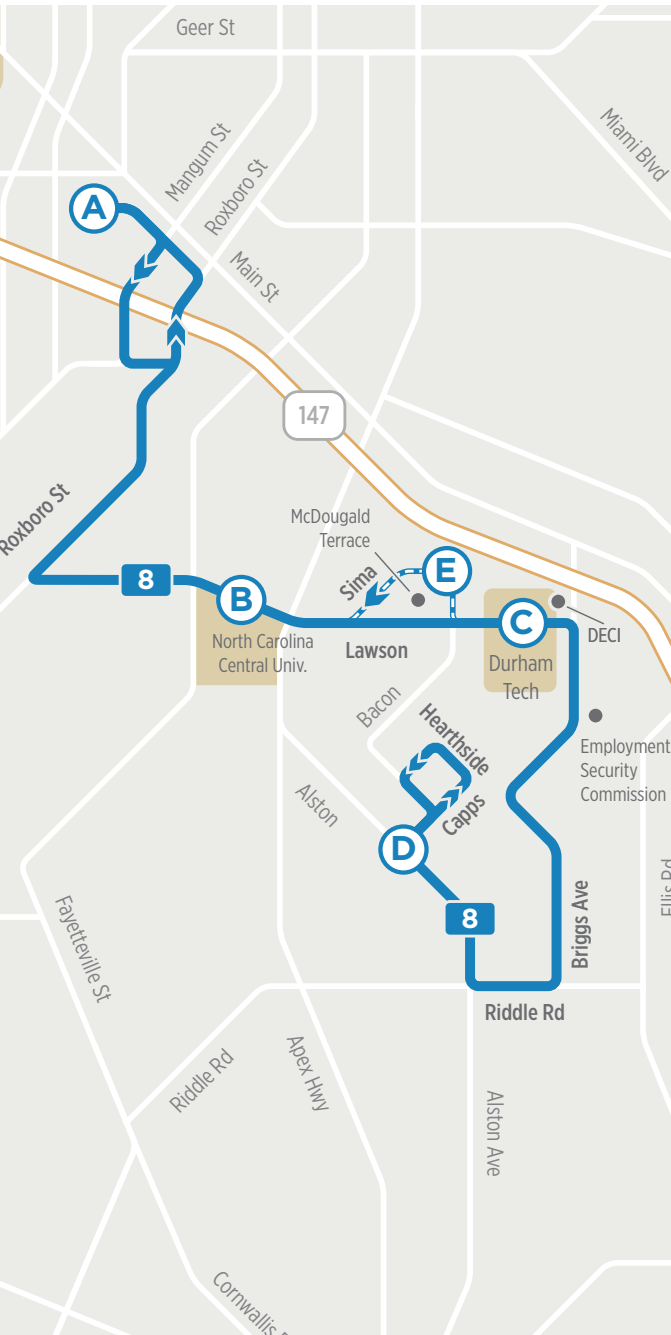

TEMPORARY

**THESE SCHEDULES APPLY TO MON-SAT SERVICE ONLY.
SUNDAY AND HOLIDAY SERVICE IS NOT AFFECTED.**

Route 8

ID#	A Durham Station 5774	B Lawson St at WG Pearson Cafeteria 5111	C Lawson St at Durham Tech 5316	D Capps St at S Alston Ave 6398
6:00 AM		6:09 AM	6:14 AM	6:27 AM
7:00 AM		7:09 AM	7:14 AM	7:27 AM
8:00 AM		8:09 AM	8:14 AM	8:27 AM
9:00 AM		9:09 AM	9:14 AM	9:27 AM
10:00 AM		10:09 AM	10:14 AM	10:27 AM
11:00 AM		11:09 AM	11:14 AM	11:27 AM
12:00 PM		12:09 PM	12:14 PM	12:27 PM
1:00 PM		1:09 PM	1:14 PM	1:27 PM
2:00 PM		2:09 PM	2:14 PM	2:27 PM
3:00 PM		3:09 PM	3:14 PM	3:27 PM
4:00 PM		4:09 PM	4:14 PM	4:27 PM
5:00 PM		5:09 PM	5:14 PM	5:27 PM
6:00 PM		6:09 PM	6:14 PM	6:27 PM
7:00 PM		7:09 PM	7:13 PM	7:25 PM
8:00 PM		8:09 PM	8:13 PM	8:25 PM
9:00 PM		9:09 PM	9:13 PM	9:25 PM
10:00 PM		10:09 PM	10:13 PM	10:25 PM
11:00 PM		11:09 PM	11:13 PM	11:25 PM
12:00 AM		12:09 AM	12:13 AM	12:25 AM

ID#	D Capps St at S Alston Ave 6398	C Lawson St at Durham Tech 5773	E Sima Ave at Bacon St 5547	B Lawson St at Merrick St 6598	A Durham Station 5774
5:29 AM		5:35 AM		5:42 AM	5:55 AM
6:29 AM		6:35 AM		6:42 AM	6:55 AM
7:29 AM		7:35 AM		7:42 AM	7:55 AM
8:29 AM		8:35 AM		8:42 AM	8:55 AM
9:29 AM		9:35 AM		9:42 AM	9:55 AM
10:29 AM		10:35 AM		10:42 AM	10:55 AM
11:29 AM		11:35 AM		11:42 AM	11:55 AM
12:29 PM		12:35 PM		12:42 PM	12:55 PM
1:29 PM		1:35 PM		1:42 PM	1:55 PM
2:29 PM		2:35 PM		2:42 PM	2:55 PM
3:29 PM		3:35 PM		3:42 PM	3:55 PM
4:29 PM		4:35 PM		4:42 PM	4:55 PM
5:29 PM		5:35 PM		5:42 PM	5:55 PM
6:29 PM		6:35 PM		6:42 PM	6:55 PM
7:30 PM		7:36 PM	7:38 PM	7:43 PM	7:55 PM
8:30 PM		8:36 PM	8:38 PM	8:43 PM	8:55 PM
9:30 PM		9:36 PM	9:38 PM	9:43 PM	9:55 PM
10:30 PM		10:36 PM	10:38 PM	10:43 PM	10:55 PM
11:30 PM		11:36 PM	11:38 PM	11:43 PM	11:55 PM

TEMPORARY

SUNDAY AND HOLIDAY SCHEDULE

8

LEGEND

 **ROUTE 8**

 **NIGHT AND SUNDAY**

 Time points

 Points of Interest

- Bus stops on Bacon St and Sima Ave served at Night and Sunday on inbound trips only