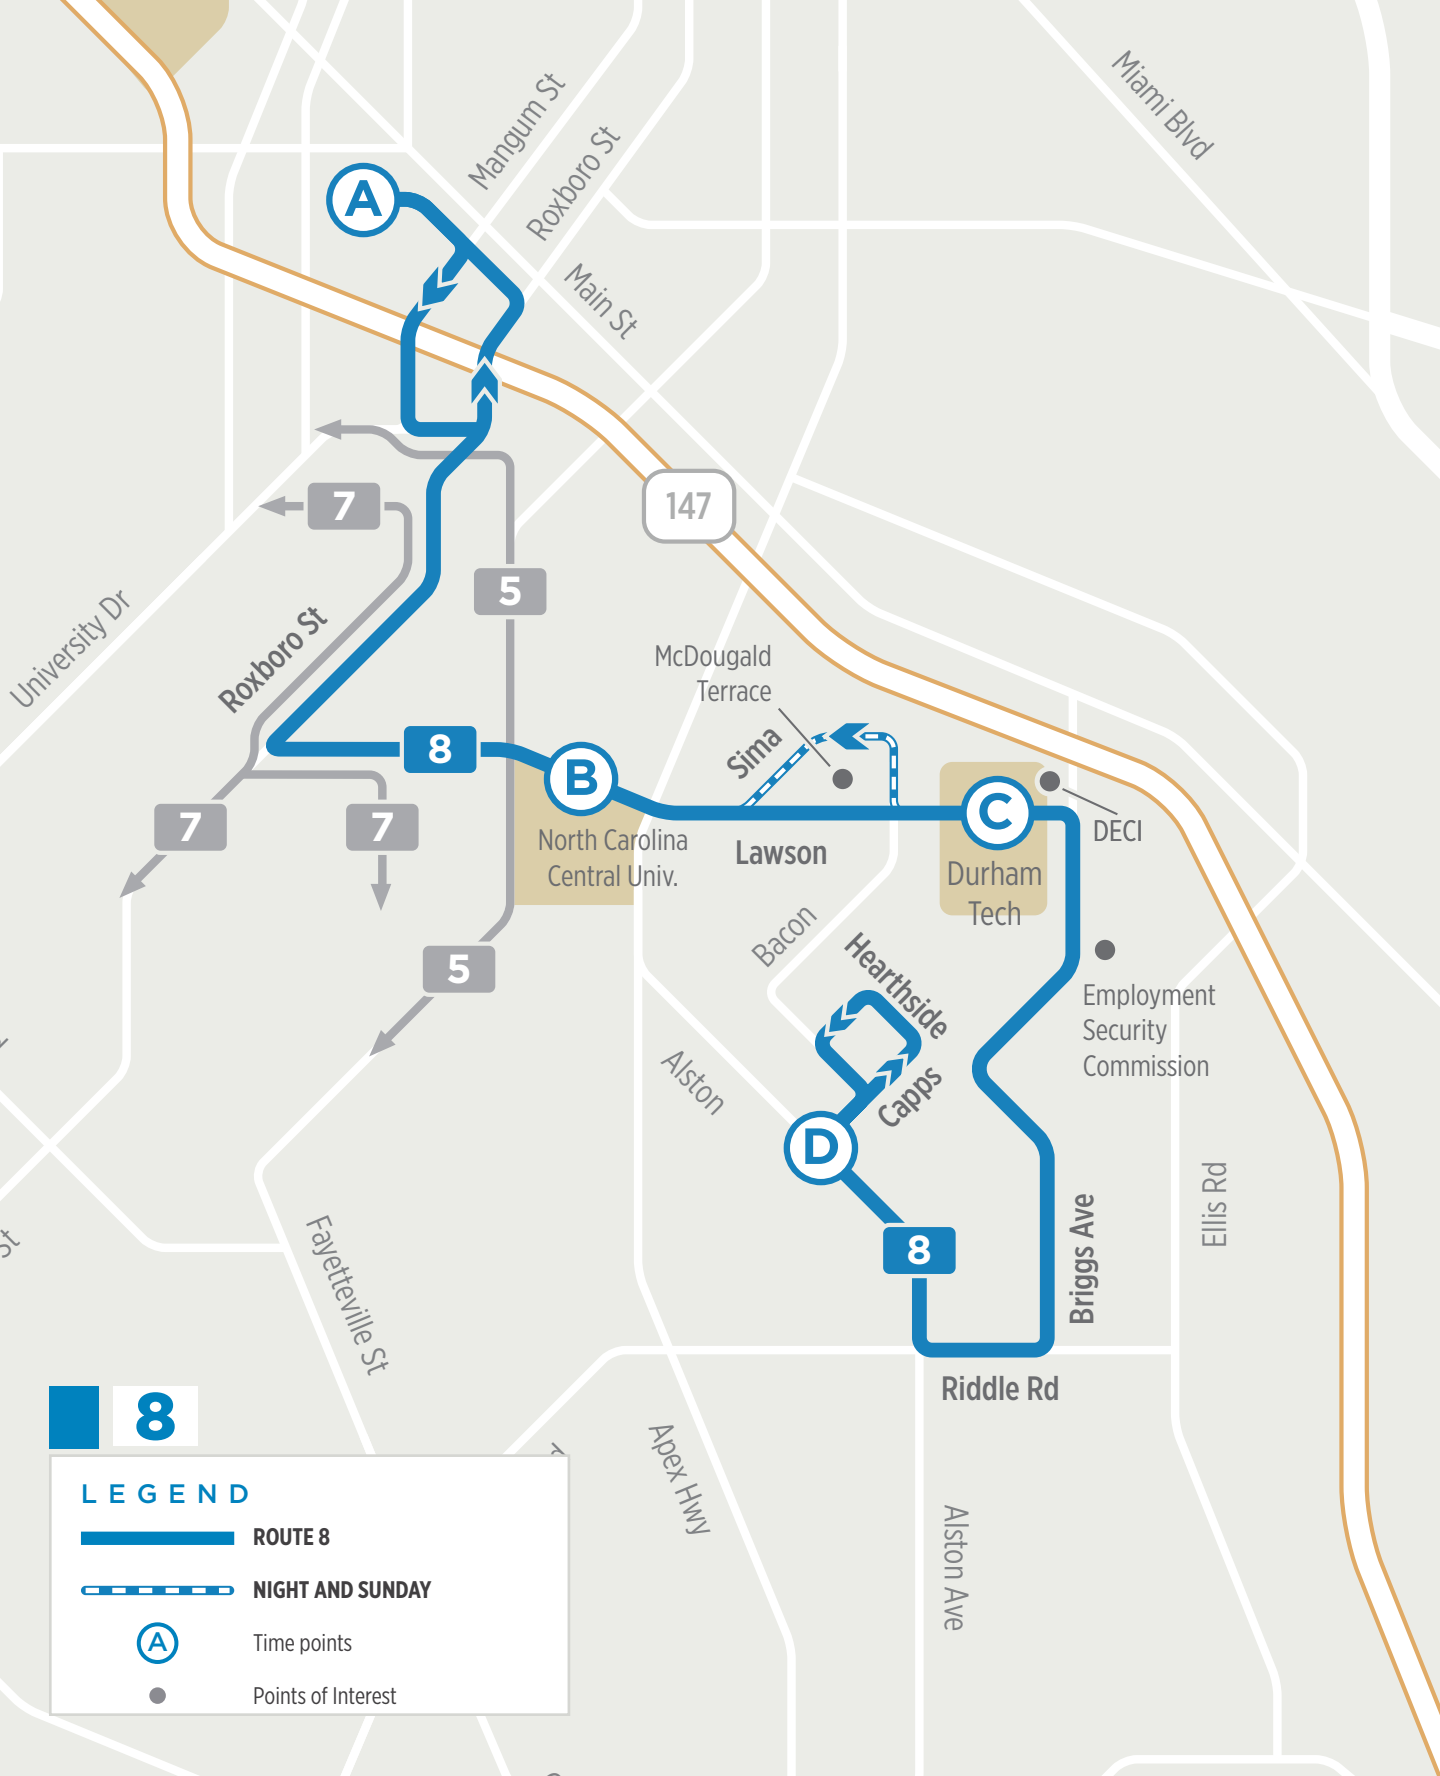

TEMPORARY

**THESE SCHEDULES APPLY TO MON-SAT SERVICE ONLY.
SUNDAY AND HOLIDAY SERVICE IS NOT AFFECTED.**

Route 8

ID#	A Durham Station 5774	B Lawson St at WG Pearson Cafeteria 5111	C Lawson St at Durham Tech 5316	D Capps St at S Alston Ave 6398
6:00 AM		6:09 AM	6:14 AM	6:27 AM
7:00 AM		7:09 AM	7:14 AM	7:27 AM
8:00 AM		8:09 AM	8:14 AM	8:27 AM
9:00 AM		9:09 AM	9:14 AM	9:27 AM
10:00 AM		10:09 AM	10:14 AM	10:27 AM
11:00 AM		11:09 AM	11:14 AM	11:27 AM
12:00 PM		12:09 PM	12:14 PM	12:27 PM
1:00 PM		1:09 PM	1:14 PM	1:27 PM
2:00 PM		2:09 PM	2:14 PM	2:27 PM
3:00 PM		3:09 PM	3:14 PM	3:27 PM
4:00 PM		4:09 PM	4:14 PM	4:27 PM
5:00 PM		5:09 PM	5:14 PM	5:27 PM
6:00 PM		6:09 PM	6:14 PM	6:27 PM
7:00 PM		7:09 PM	7:13 PM	7:25 PM
8:00 PM		8:09 PM	8:13 PM	8:25 PM
9:00 PM		9:09 PM	9:13 PM	9:25 PM
10:00 PM		10:09 PM	10:13 PM	10:25 PM
11:00 PM		11:09 PM	11:13 PM	11:25 PM
12:00 AM		12:09 AM	12:13 AM	12:25 AM

ID#	D Capps St at S Alston Ave 6398	C Lawson St at Durham Tech 5773	E Sima Ave at Bacon St 5547	B Lawson St at Merrick St 6598	A Durham Station 5774
5:29 AM		5:35 AM		5:42 AM	5:55 AM
6:29 AM		6:35 AM		6:42 AM	6:55 AM
7:29 AM		7:35 AM		7:42 AM	7:55 AM
8:29 AM		8:35 AM		8:42 AM	8:55 AM
9:29 AM		9:35 AM		9:42 AM	9:55 AM
10:29 AM		10:35 AM		10:42 AM	10:55 AM
11:29 AM		11:35 AM		11:42 AM	11:55 AM
12:29 PM		12:35 PM		12:42 PM	12:55 PM
1:29 PM		1:35 PM		1:42 PM	1:55 PM
2:29 PM		2:35 PM		2:42 PM	2:55 PM
3:29 PM		3:35 PM		3:42 PM	3:55 PM
4:29 PM		4:35 PM		4:42 PM	4:55 PM
5:29 PM		5:35 PM		5:42 PM	5:55 PM
6:29 PM		6:35 PM		6:42 PM	6:55 PM
7:30 PM		7:36 PM	7:38 PM	7:43 PM	7:55 PM
8:30 PM		8:36 PM	8:38 PM	8:43 PM	8:55 PM
9:30 PM		9:36 PM	9:38 PM	9:43 PM	9:55 PM
10:30 PM		10:36 PM	10:38 PM	10:43 PM	10:55 PM
11:30 PM		11:36 PM	11:38 PM	11:43 PM	11:55 PM

TEMPORARY

SUNDAY AND HOLIDAY SCHEDULE

8

LEGEND

 **ROUTE 8**

 **NIGHT AND SUNDAY**

 Time points

 Points of Interest

- Bus stops on Bacon St and Sima Ave served at Night and Sunday on inbound trips only